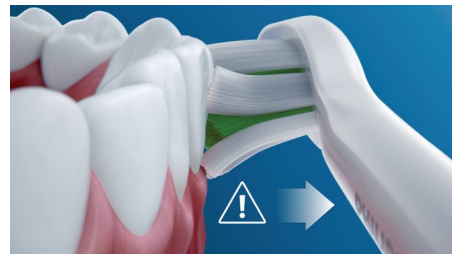

BrushSync for the right mode

Switching brush heads for a different style of brushing? No problem. The base of your Sonicare 6100 recognizes the type of head it is connected to and automatically adjusts to the correct intensity mode for the brush.

Prioritizes your oral hygiene

Your brush head and base will sync-up to remind you when it's time to replace the head with a simple short beep and a handle light.

Monitor your brushing pressure

Brushing too hard can damage your teeth and gums. To prevent this, your Philips Sonicare ProtectiveClean emits a gentle pulsing sound to remind you to ease off on the pressure.

Sonicare 6100 — a deeper clean

Sonic technology pulses water between your teeth and gums to break up and remove 3x as much plaque along the gumline than a manual toothbrush.

BrushSync technology

A microchip-enabled technology that detects and synchronizes the smart brush head with the smart handle. The smart handle and smart brush head pair is a powerful combination that enables Smart mode pairing and Smart replacement reminders.