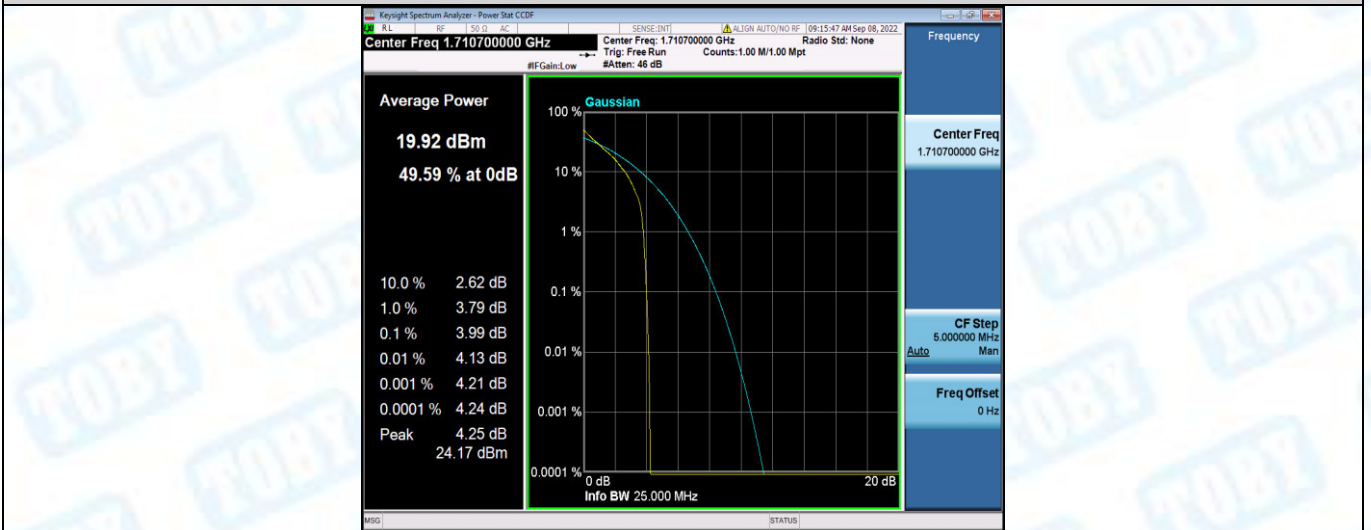

Band66-1.4MHz-QPSK-131979-1RB#0

Band66-1.4MHz-QPSK-131979-6RB#0