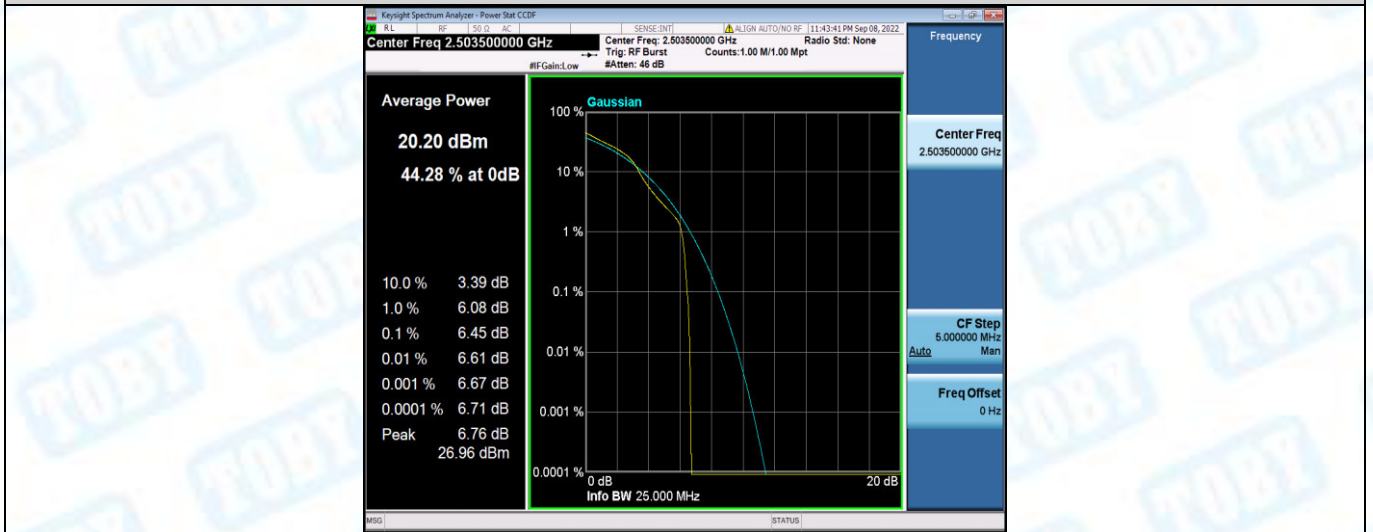

Band41-15MHz-QPSK-39725-75RB#0

Band41-15MHz-QPSK-40620-1RB#0

Band41-15MHz-QPSK-40620-75RB#0

Band41-15MHz-QPSK-41515-1RB#0

Band41-15MHz-QPSK-41515-75RB#0

Band41-15MHz-16QAM-39725-1RB#0

Band41-15MHz-16QAM-39725-75RB#0