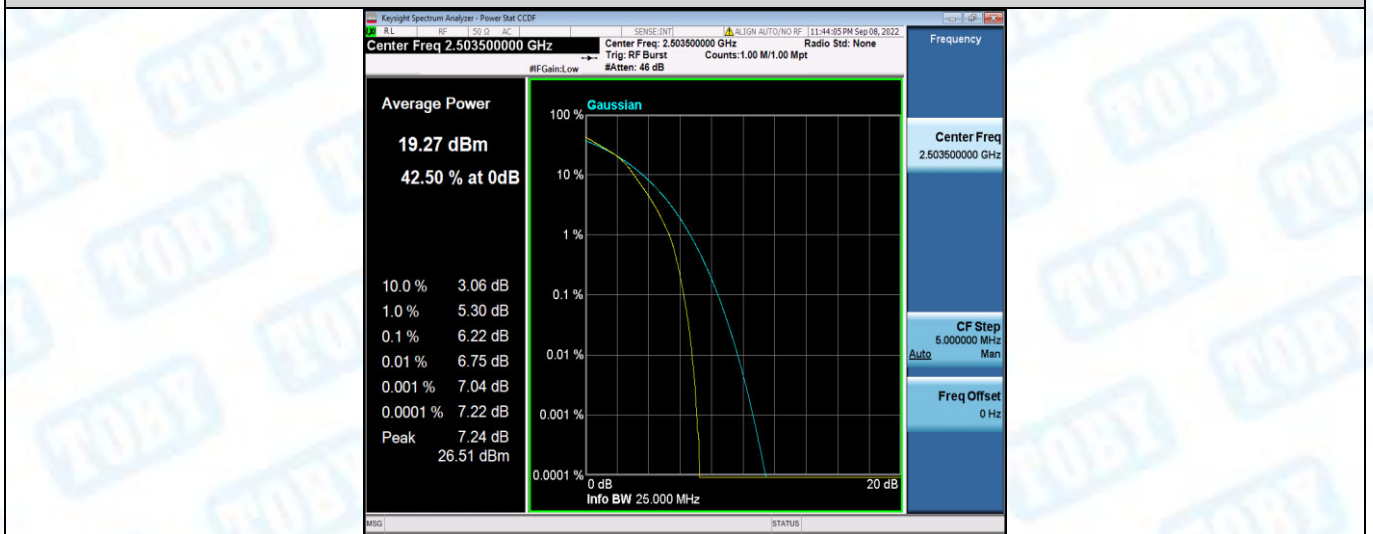

Band41-15MHz-QPSK-39725-75RB#0

Band41-15MHz-QPSK-40620-1RB#0

Band41-15MHz-QPSK-40620-75RB#0

Band41-15MHz-QPSK-41515-1RB#0

Band41-15MHz-QPSK-41515-75RB#0

Band41-15MHz-16QAM-39725-1RB#0

Band41-15MHz-16QAM-39725-75RB#0