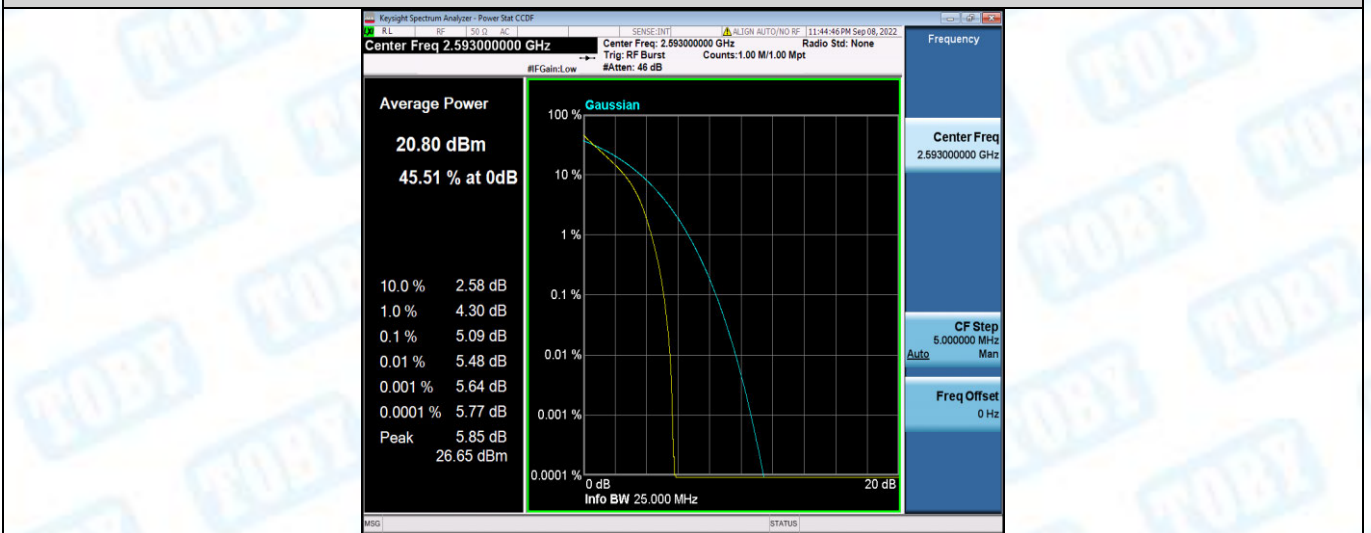

Band41-15MHz-QPSK-39725-75RB#0

Band41-15MHz-QPSK-40620-1RB#0

Band41-15MHz-QPSK-40620-75RB#0

Band41-15MHz-QPSK-41515-1RB#0

Band41-15MHz-QPSK-41515-75RB#0

Band41-15MHz-16QAM-39725-1RB#0

Band41-15MHz-16QAM-39725-75RB#0