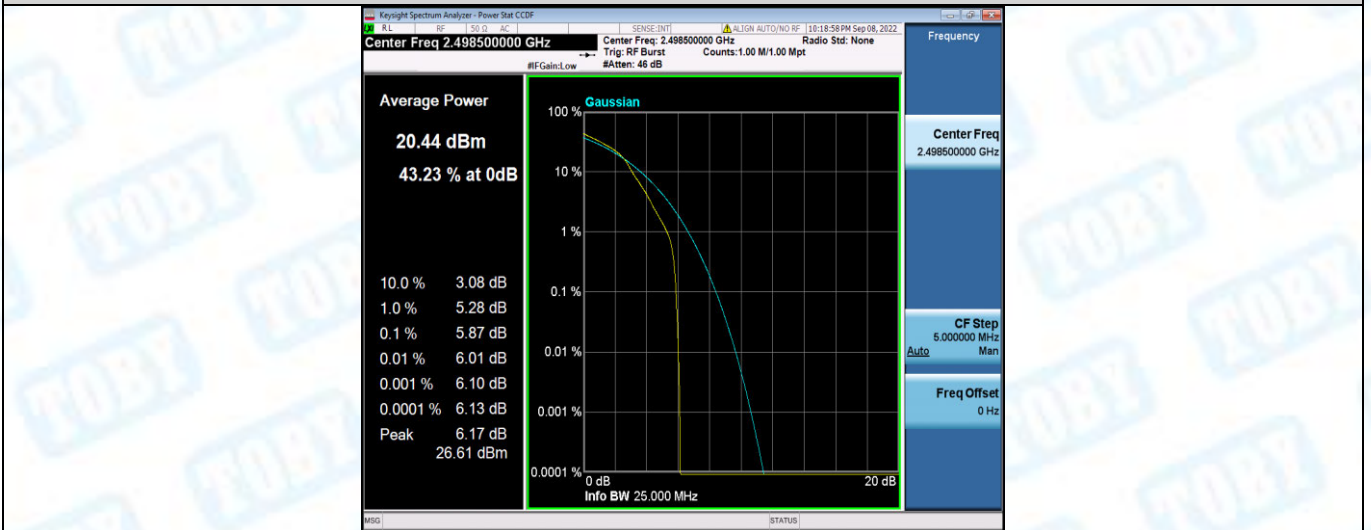

Band41-5MHz-16QAM-39675-1RB#0

Band41-5MHz-16QAM-39675-25RB#0