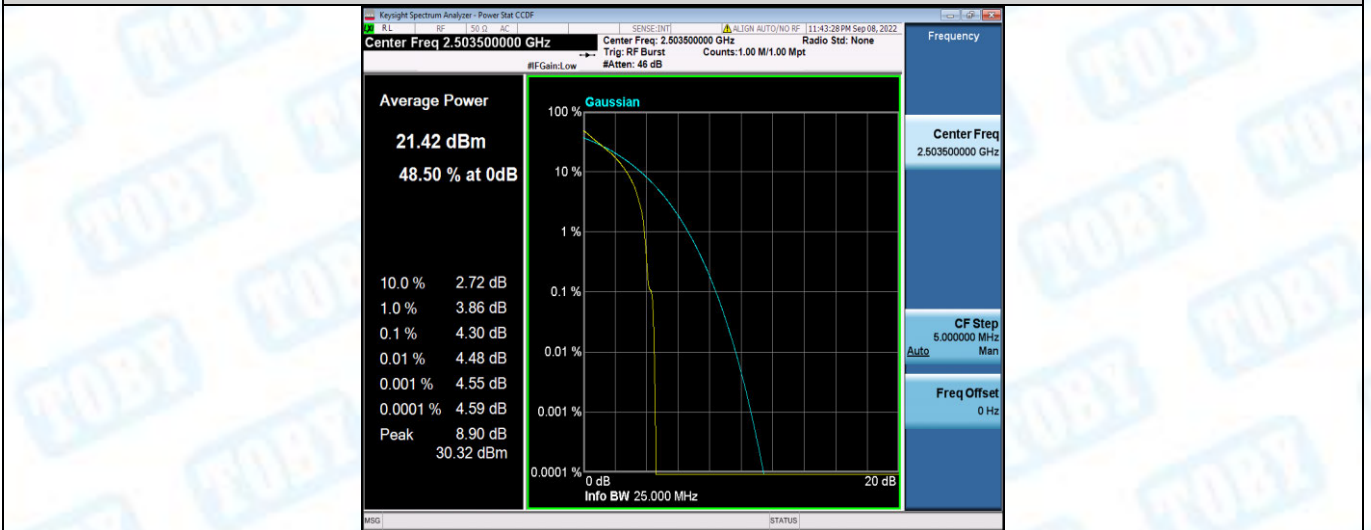

Band41-10MHz-16QAM-39700-1RB#0

Band41-10MHz-16QAM-39700-50RB#0

Band41-10MHz-16QAM-40620-1RB#0

Band41-10MHz-16QAM-40620-50RB#0

Band41-10MHz-16QAM-41540-1RB#0

Band41-10MHz-16QAM-41540-50RB#0

Band41-15MHz-QPSK-39725-1RB#0