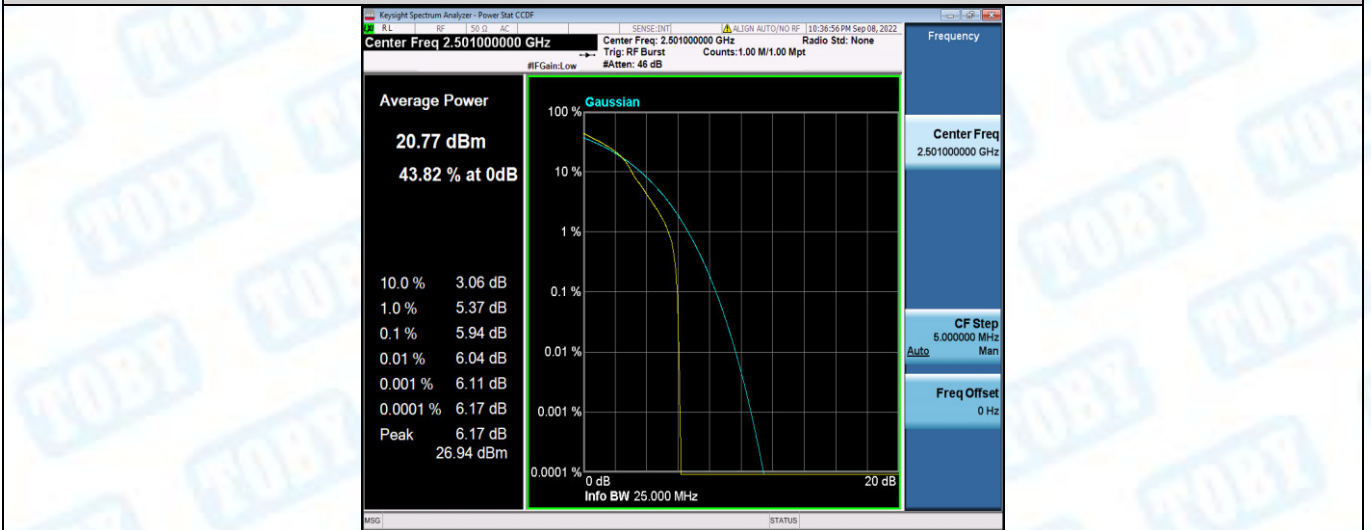

Band41-10MHz-16QAM-39700-1RB#0

Band41-10MHz-16QAM-39700-50RB#0