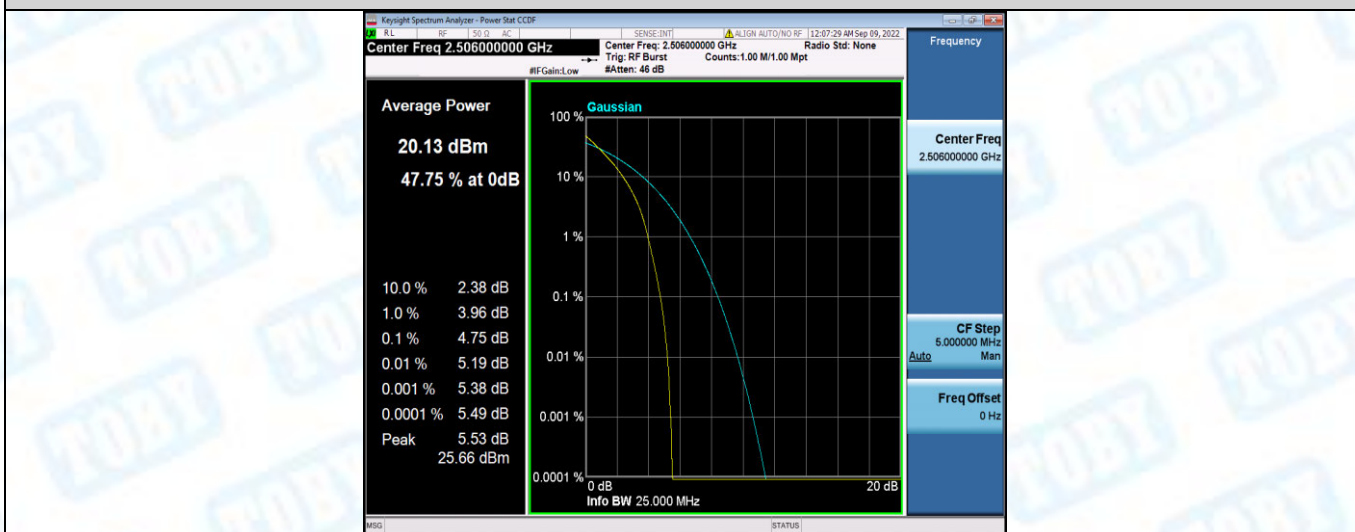

Band41-15MHz-16QAM-40620-1RB#0

Band41-15MHz-16QAM-40620-75RB#0

Band41-15MHz-16QAM-41515-1RB#0

Band41-15MHz-16QAM-41515-75RB#0

Band41-20MHz-QPSK-39750-1RB#0

Band41-20MHz-QPSK-39750-100RB#0

Band41-20MHz-QPSK-40620-1RB#0