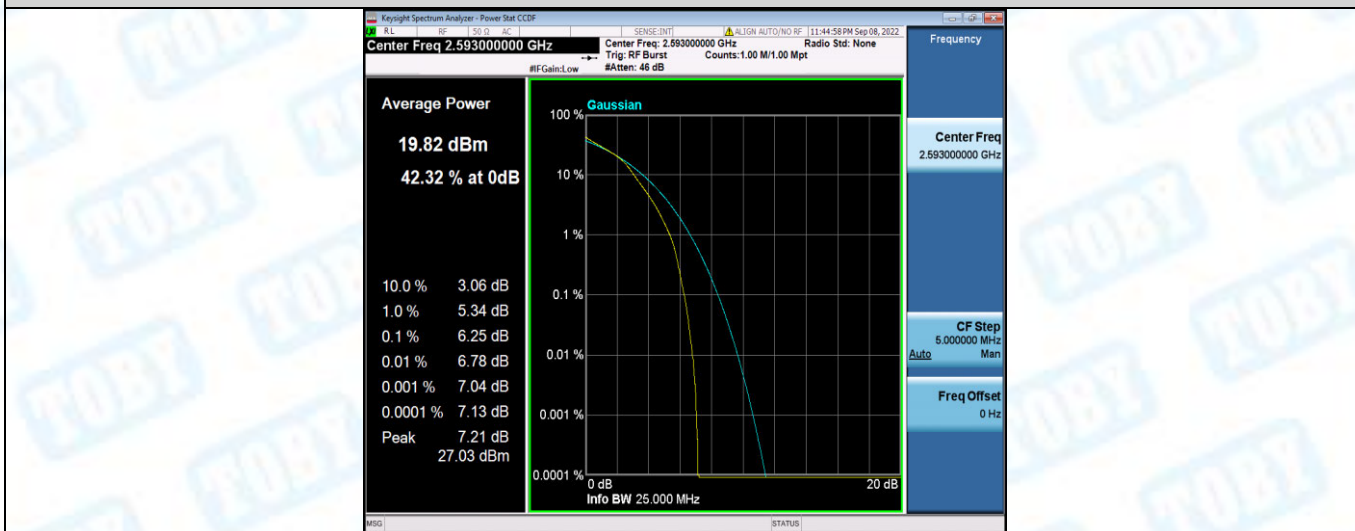

Band41-15MHz-16QAM-40620-75RB#0

Band41-15MHz-16QAM-41515-1RB#0