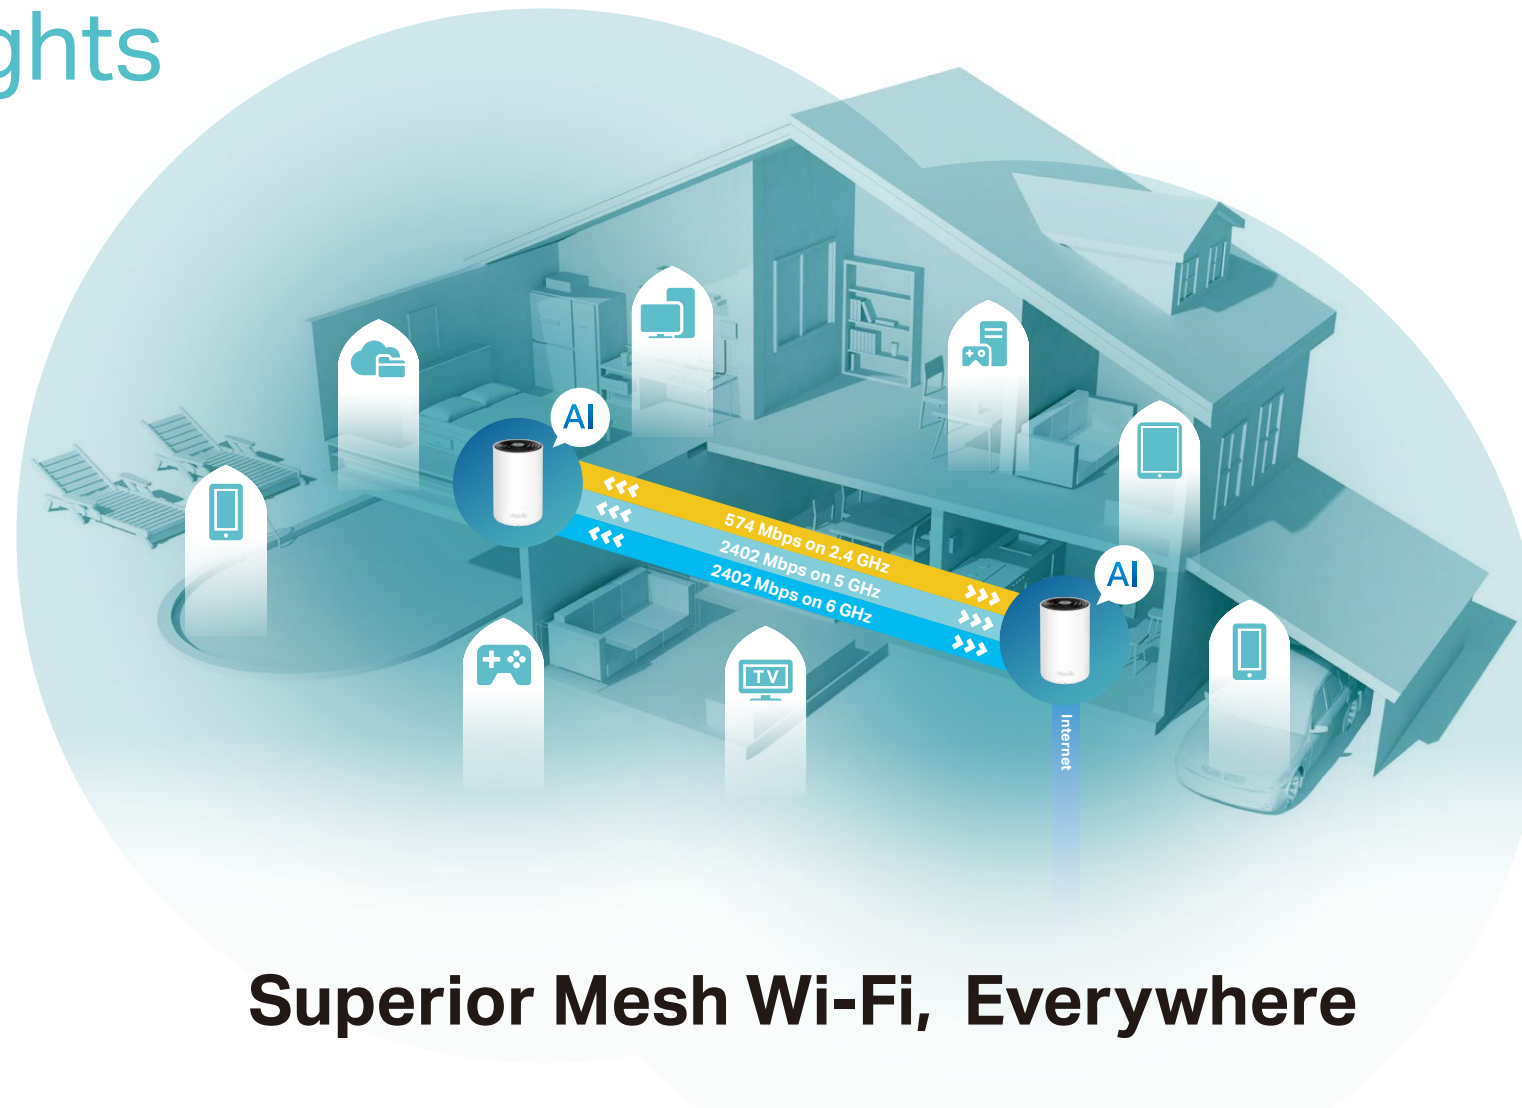

deco™

Superior Mesh Wi-Fi,  
Everywhere

Wi-Fi 6

HomeShield

## AXE5400

Tri-Band Mesh Wi-Fi 6E System

Includes latest  
6 GHz Wi-Fi band

Deco XE75

tp-link

# Wi-Fi 6E

## Superior Mesh Wi-Fi, Everywhere