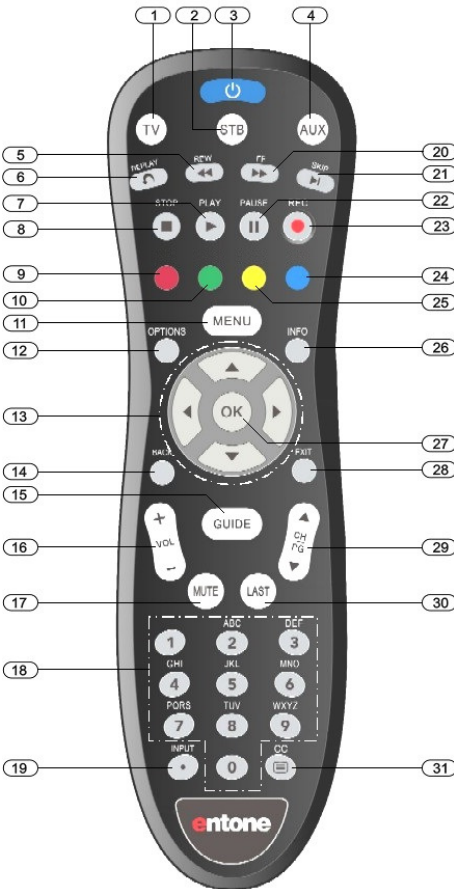

## 3. Install Remote Control Batteries

Install the two AA batteries (provided) into the remote control.

Important!! Use only new AA Alkaline batteries to insure consistent operation.

## 5. Using the Remote Control

The diagram and list provide a brief description of your remote control features. Entone provides this as a general guide to remote control usage. Functions may vary between different service providers.

## 6. Manually Program Additional Devices

Perform the following steps to program the TV and AUX device:

1. Locate the device code for your desired device in the device code table provided in the Appendix. If you could not find the device code for your device or it does not work after trying the listed device codes for your device brand, then you can go to the next section to try the auto-search procedures.
2. Turn on your device and with media inserted (if applicable).
3. On the remote control, press a device mode key for 5 seconds (i.e., "TV" or "AUX"). The device mode key will light up.  
**NOTE:** Use the "AUX" mode key to program control of VCR, DVD player, cable box, satellite set-top-box and audio device.
4. Enter the four-digit device code for you device. If you perform this procedure correctly, the selected device mode key backlight will blink twice. **NOTE:** If you enter an invalid device code, the selected device mode key will fast blink 7 times. Device program mode will be terminated.
5. Aim the remote control at your device and press the "POWER" once. The device should be turned off. If it does not respond, repeat the above steps.