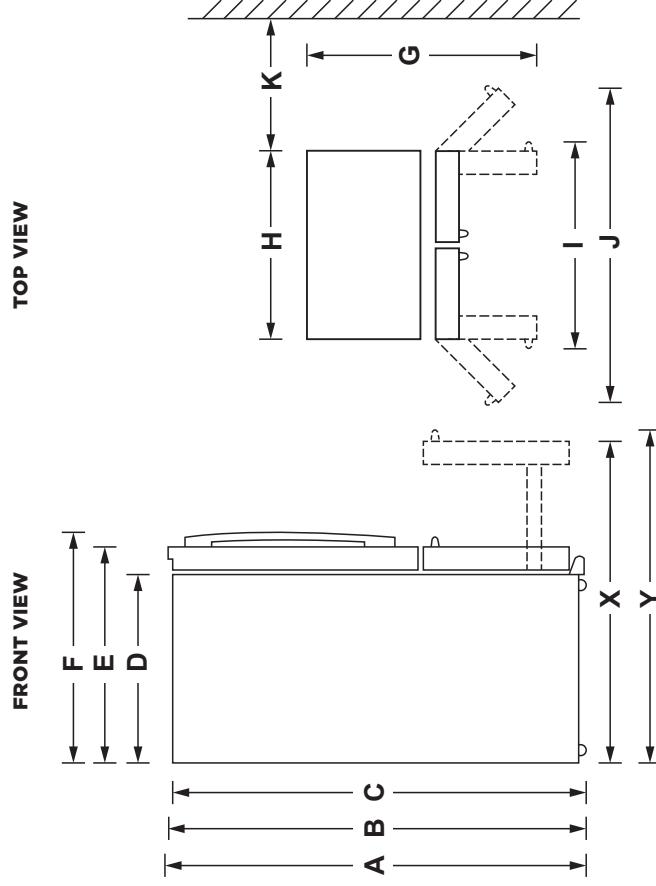

# GYE22GEN/GMN/GYN

GE® ENERGY STAR® 22.2 Cu. Ft. Counter-Depth French-Door Refrigerator

## DIMENSIONS AND INSTALLATION INFORMATION (IN INCHES)

Height to top of door (in.) A	70-1/2
Height to top of hinge (in.) B	69-7/8
Height to top of case (in.) C	69
Case depth without door (in.) D	24-3/8
Case depth less door handle (in.) E	29-3/4
Case depth with door handle (in.) F	31-1/4
Depth with fresh food door open 90° (in.) G	43-3/8
Width (in.) H	35-3/4
Width with door open 90° with door handle (in.) I	44-5/8
Width with doors open fully (in.) J	68
Min distance between side of case and wall, in either direction, to allow doors to open fully (in.) K	16-1/8
Depth with FZ door completely open (w/o handle) (in.) X	44-3/4
Depth with FZ door completely open (w/ handle) (in.) Y	46-1/4