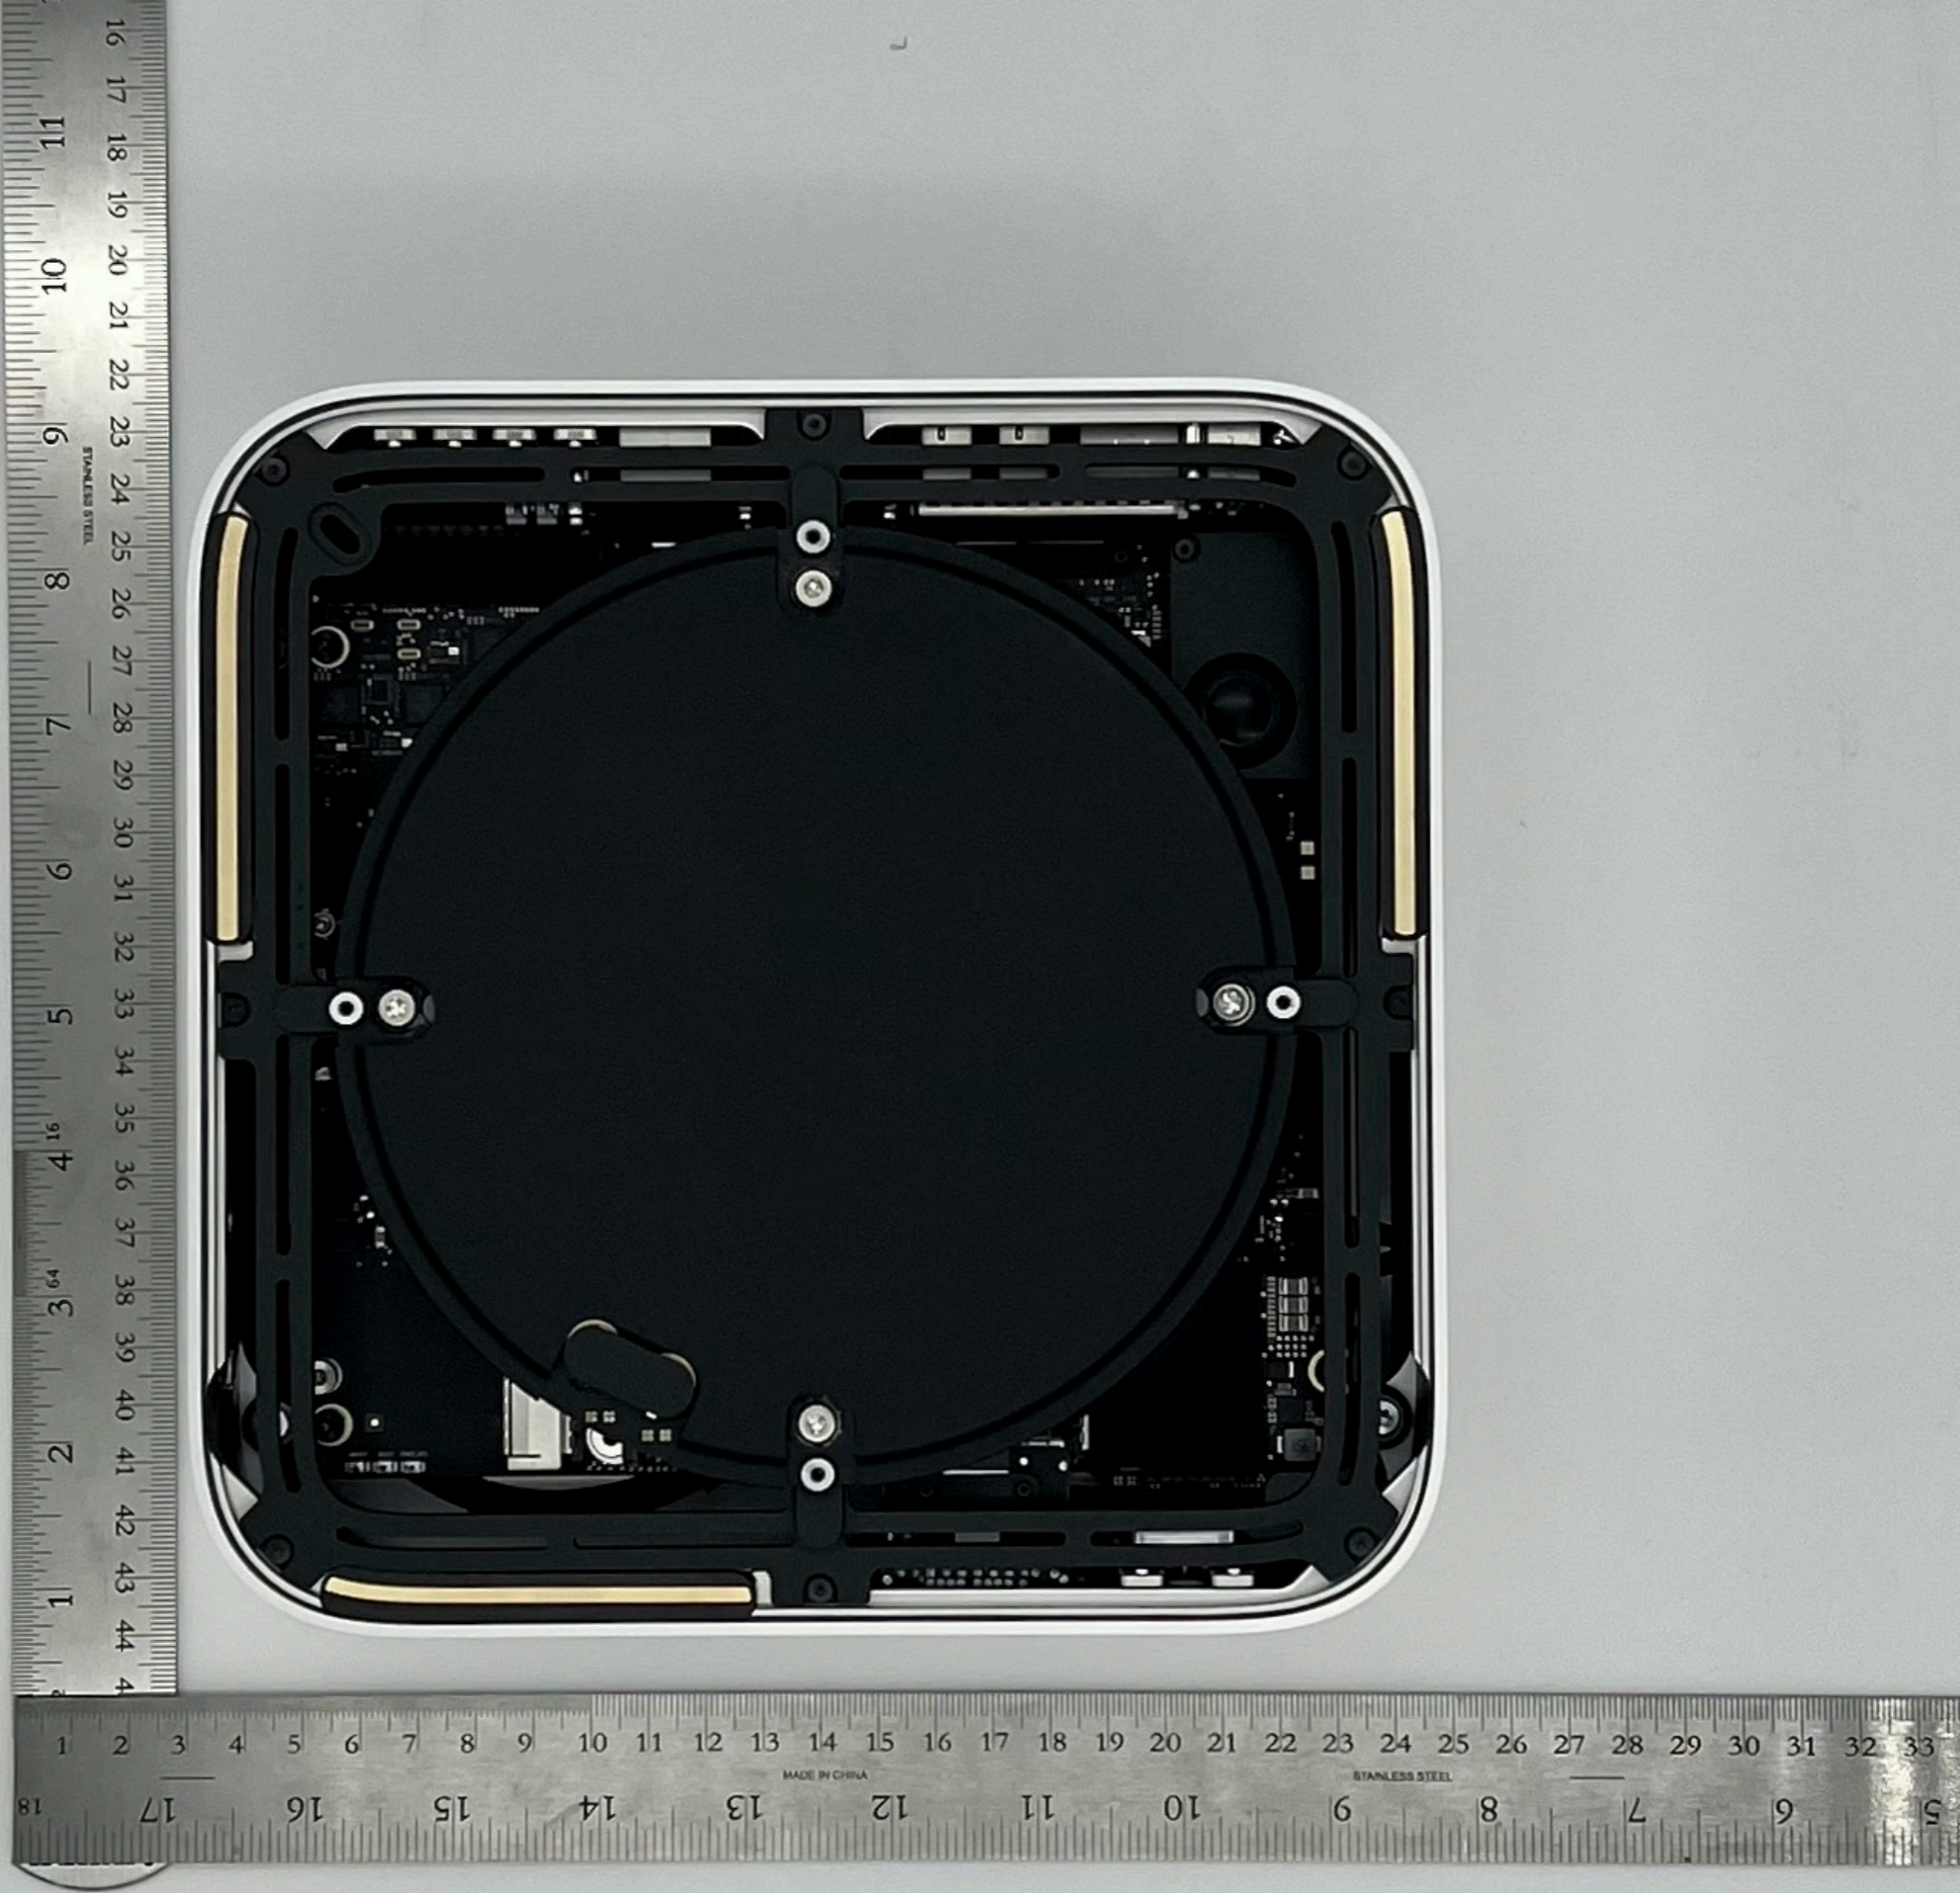

A2615

Bottom with
cover removed

A2615

Front

A2615

Back

A2615

WF1 Antenna - Front

A2615

WF1 Antenna - Back

A2615

WF2 Antenna - Front

A2615

WF2 Antenna - Back

A2615

WF3 Antenna
- Front

A2615

WF3 Antenna
- Back

A2615
MLB- Top

WiFi/BT Module

A2615

MLB- Bottom

A2615

MLB with shield removed - Top