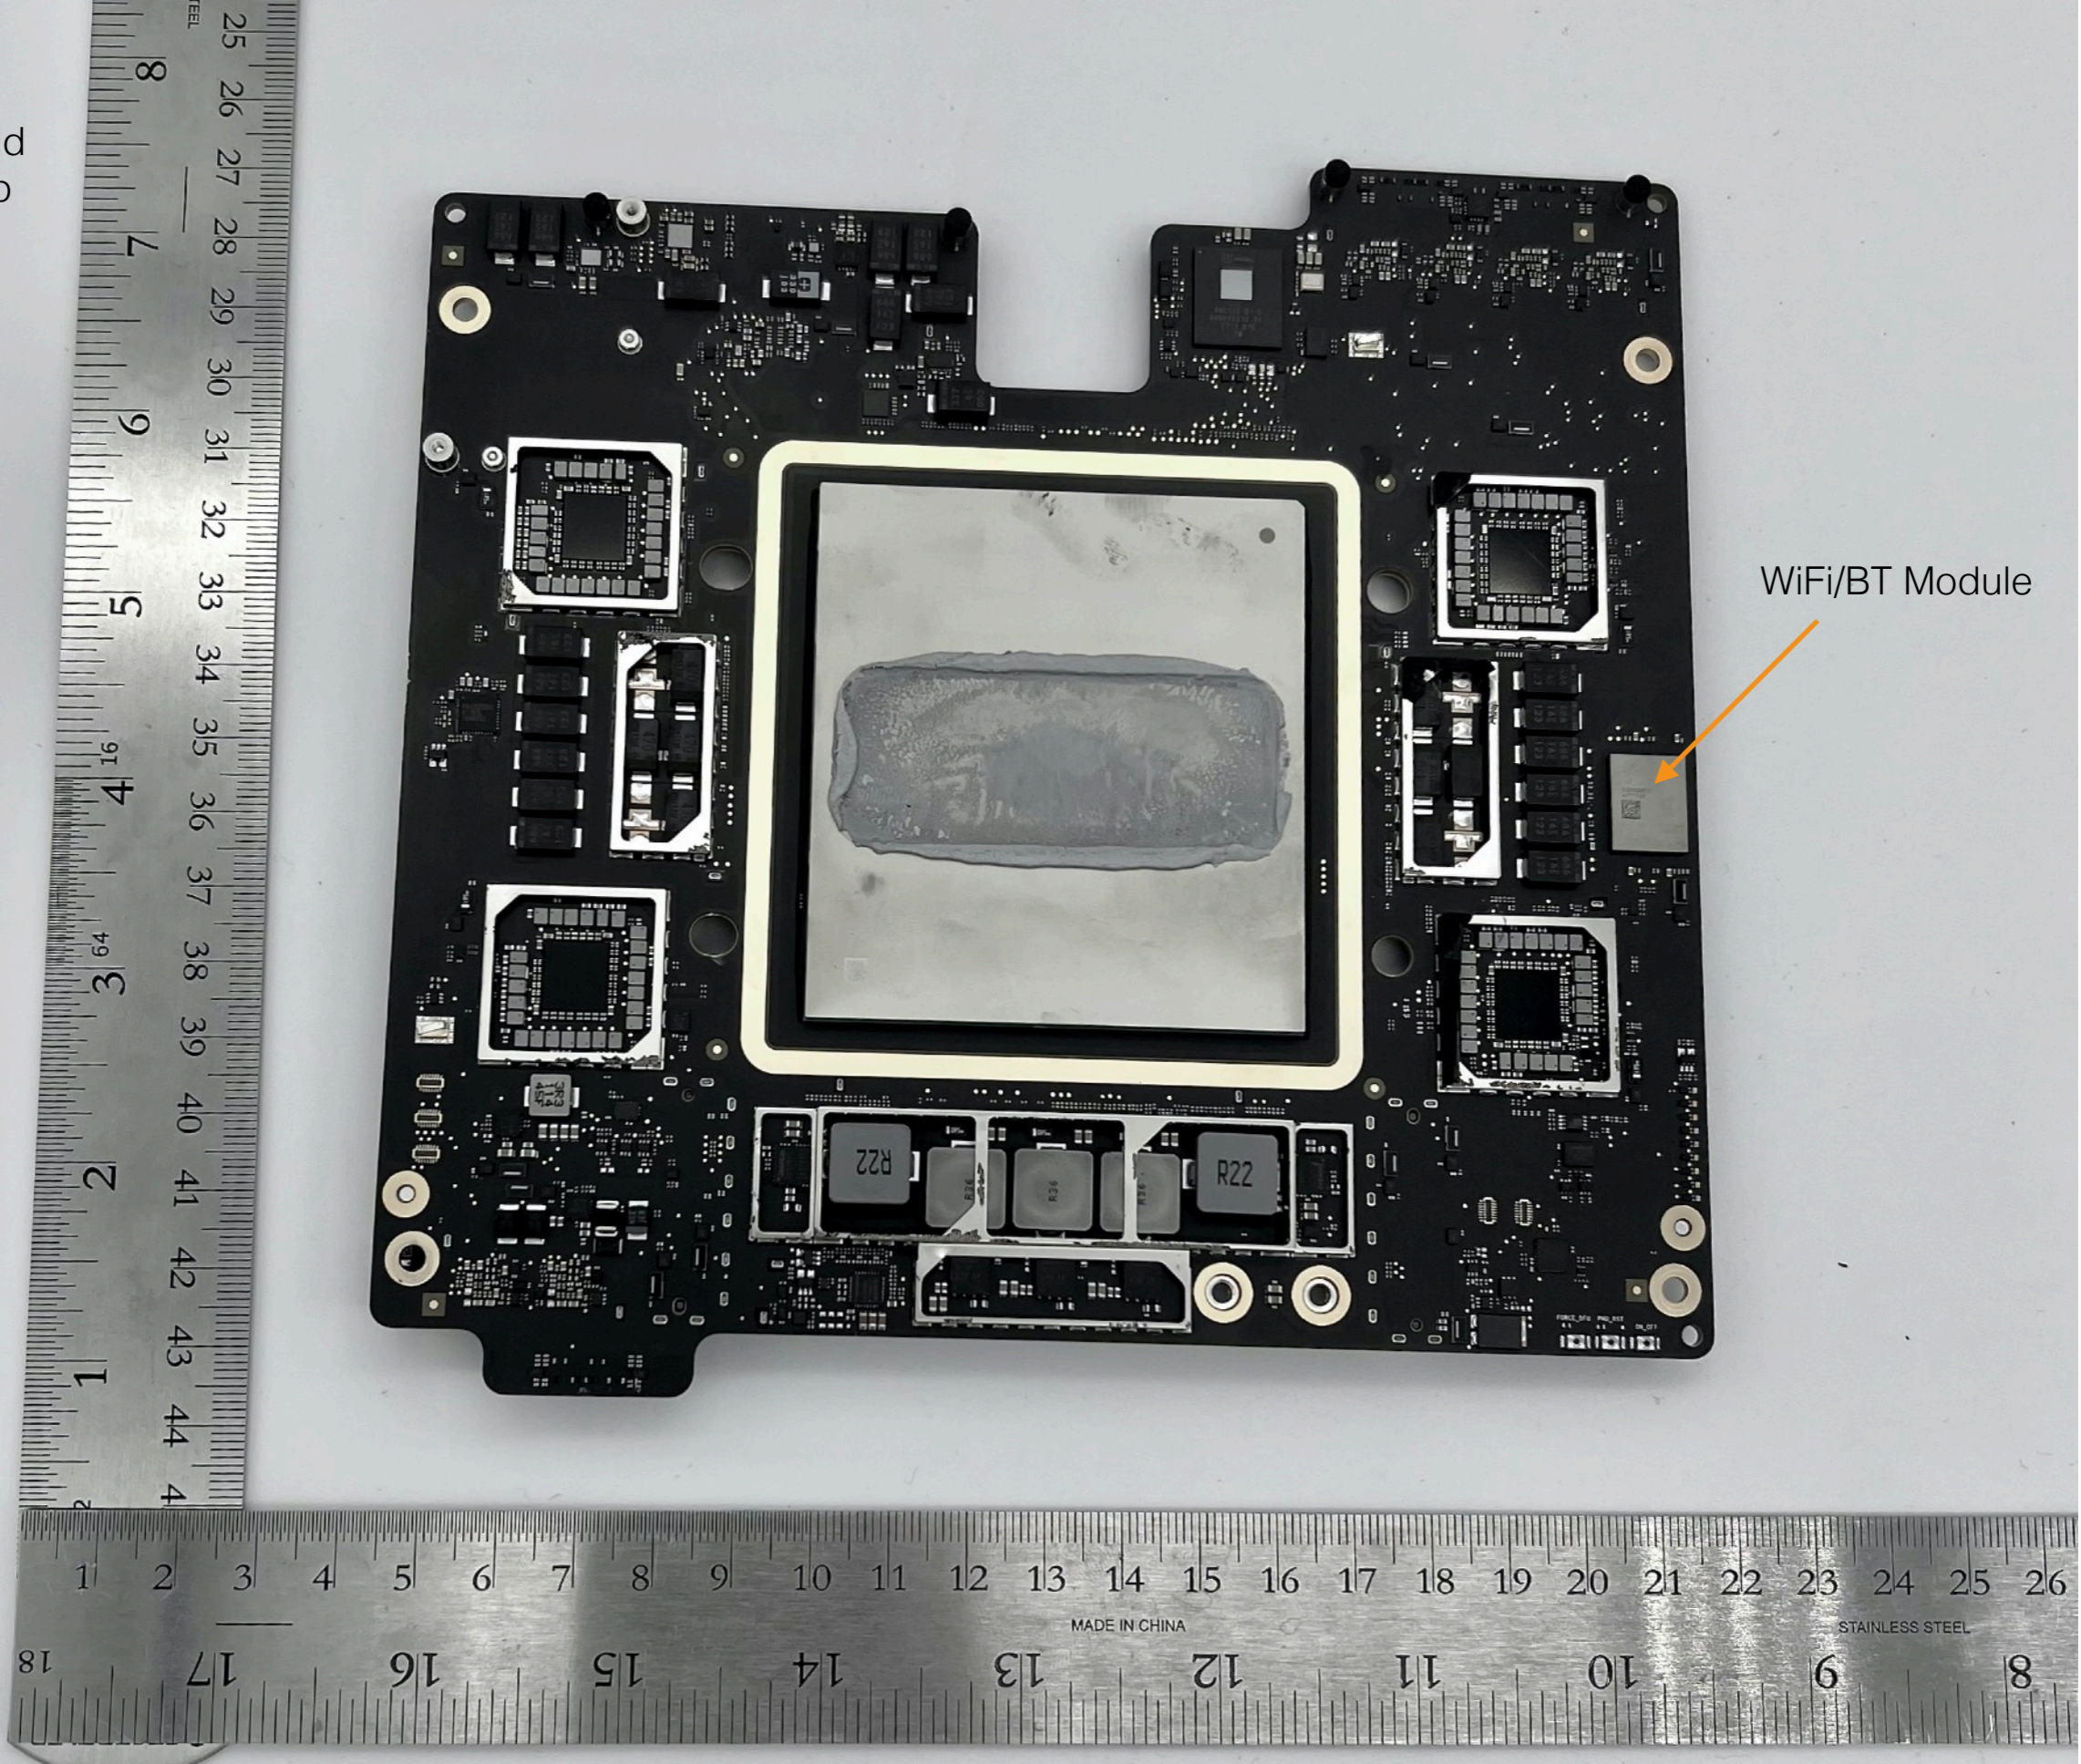

A2615

Bottom with
cover removed

A2615

Front

A2615

Back

A2615

WF1 Antenna - Front

A2615

WF1 Antenna - Back

A2615

WF2 Antenna - Front

A2615

WF2 Antenna - Back

A2615

WF3 Antenna
- Front

A2615

WF3 Antenna
- Back

A2615
MLB- Top

WiFi/BT Module

A2615

MLB- Bottom

A2615

MLB with shield removed - Top

WiFi/BT Module

MADE IN CHINA

STAINLESS STEEL

A2615

MLB with shield removed - Bottom