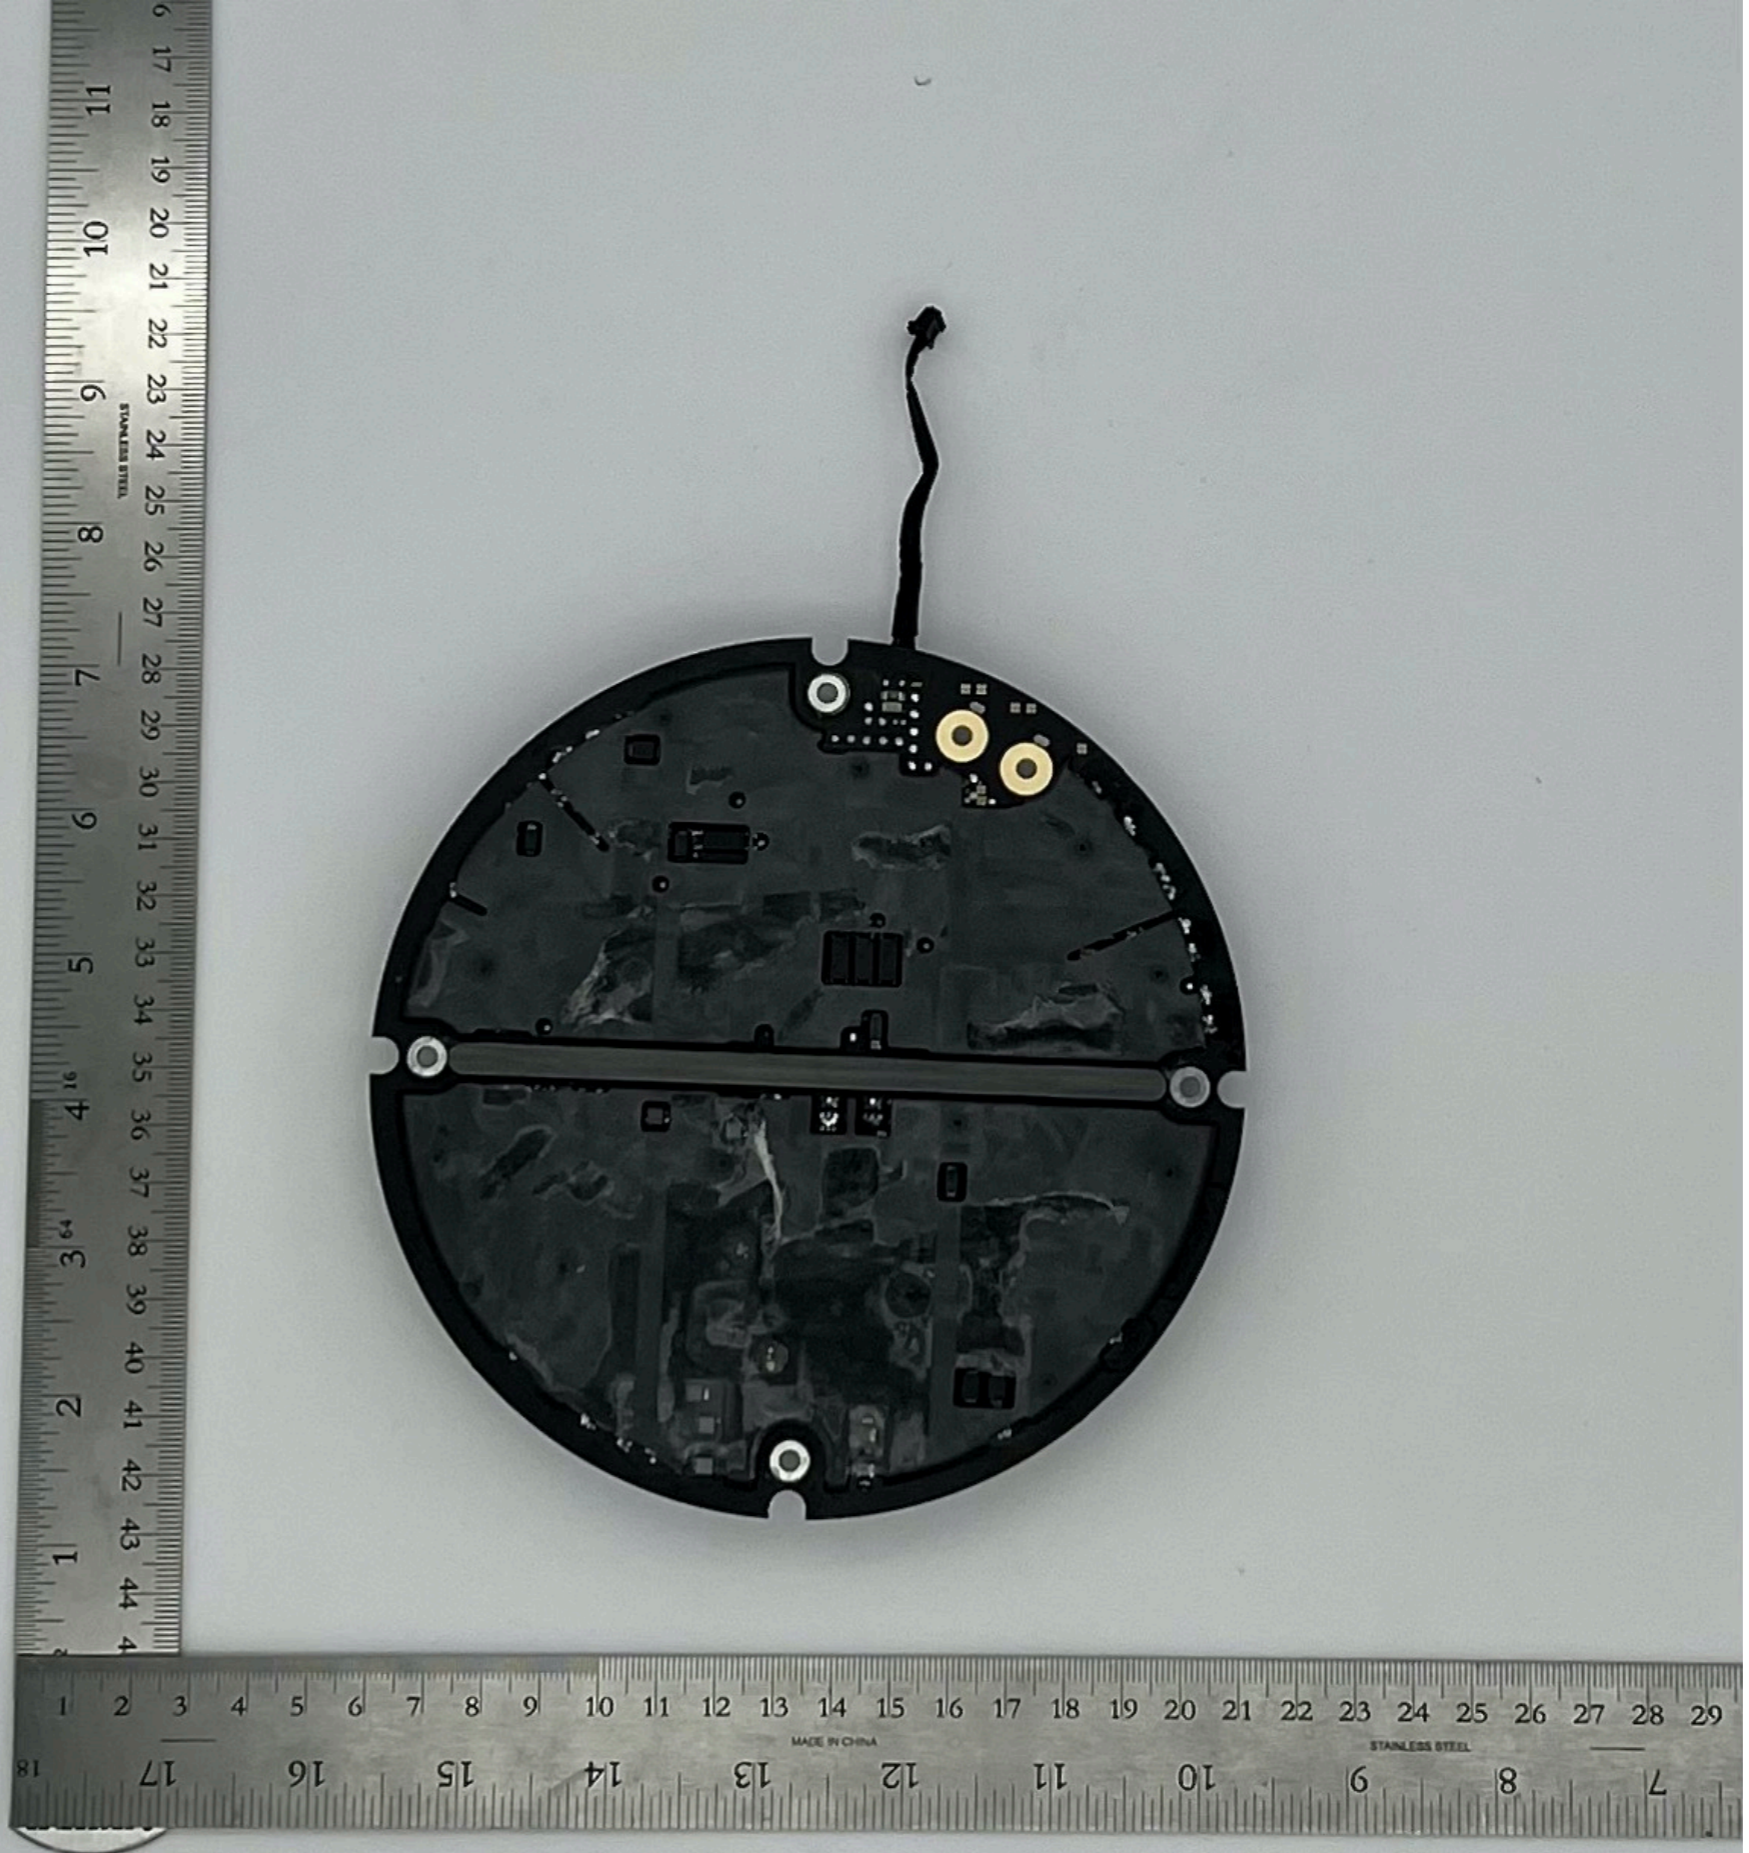

A2615

Bottom with
cover removed

A2615

Front

A2615

Back

A2615

WF1 Antenna - Front

A2615

WF1 Antenna - Back

A2615

WF2 Antenna - Front

A2615

WF2 Antenna - Back

A2615

WF3 Antenna
- Front

A2615

WF3 Antenna
- Back

A2615
MLB- Top

WiFi/BT Module

A2615

MLB- Bottom

A2615

MLB with shield removed - Top

WiFi/BT Module

MADE IN CHINA

STAINLESS STEEL

A2615

MLB with shield removed - Bottom