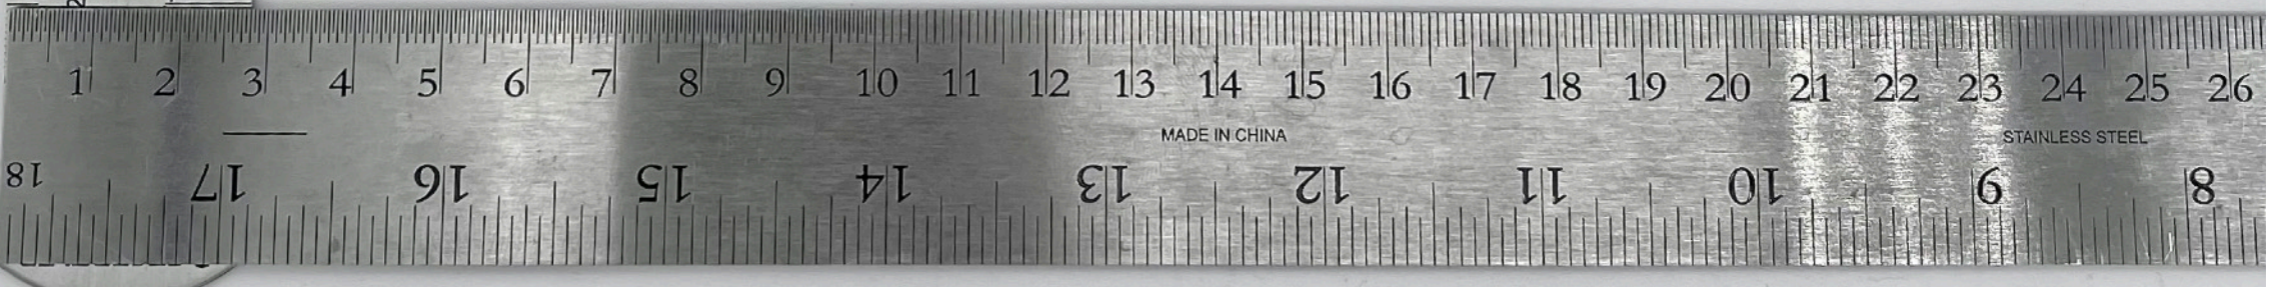

MADE IN CHINA

STAINLESS STEEL