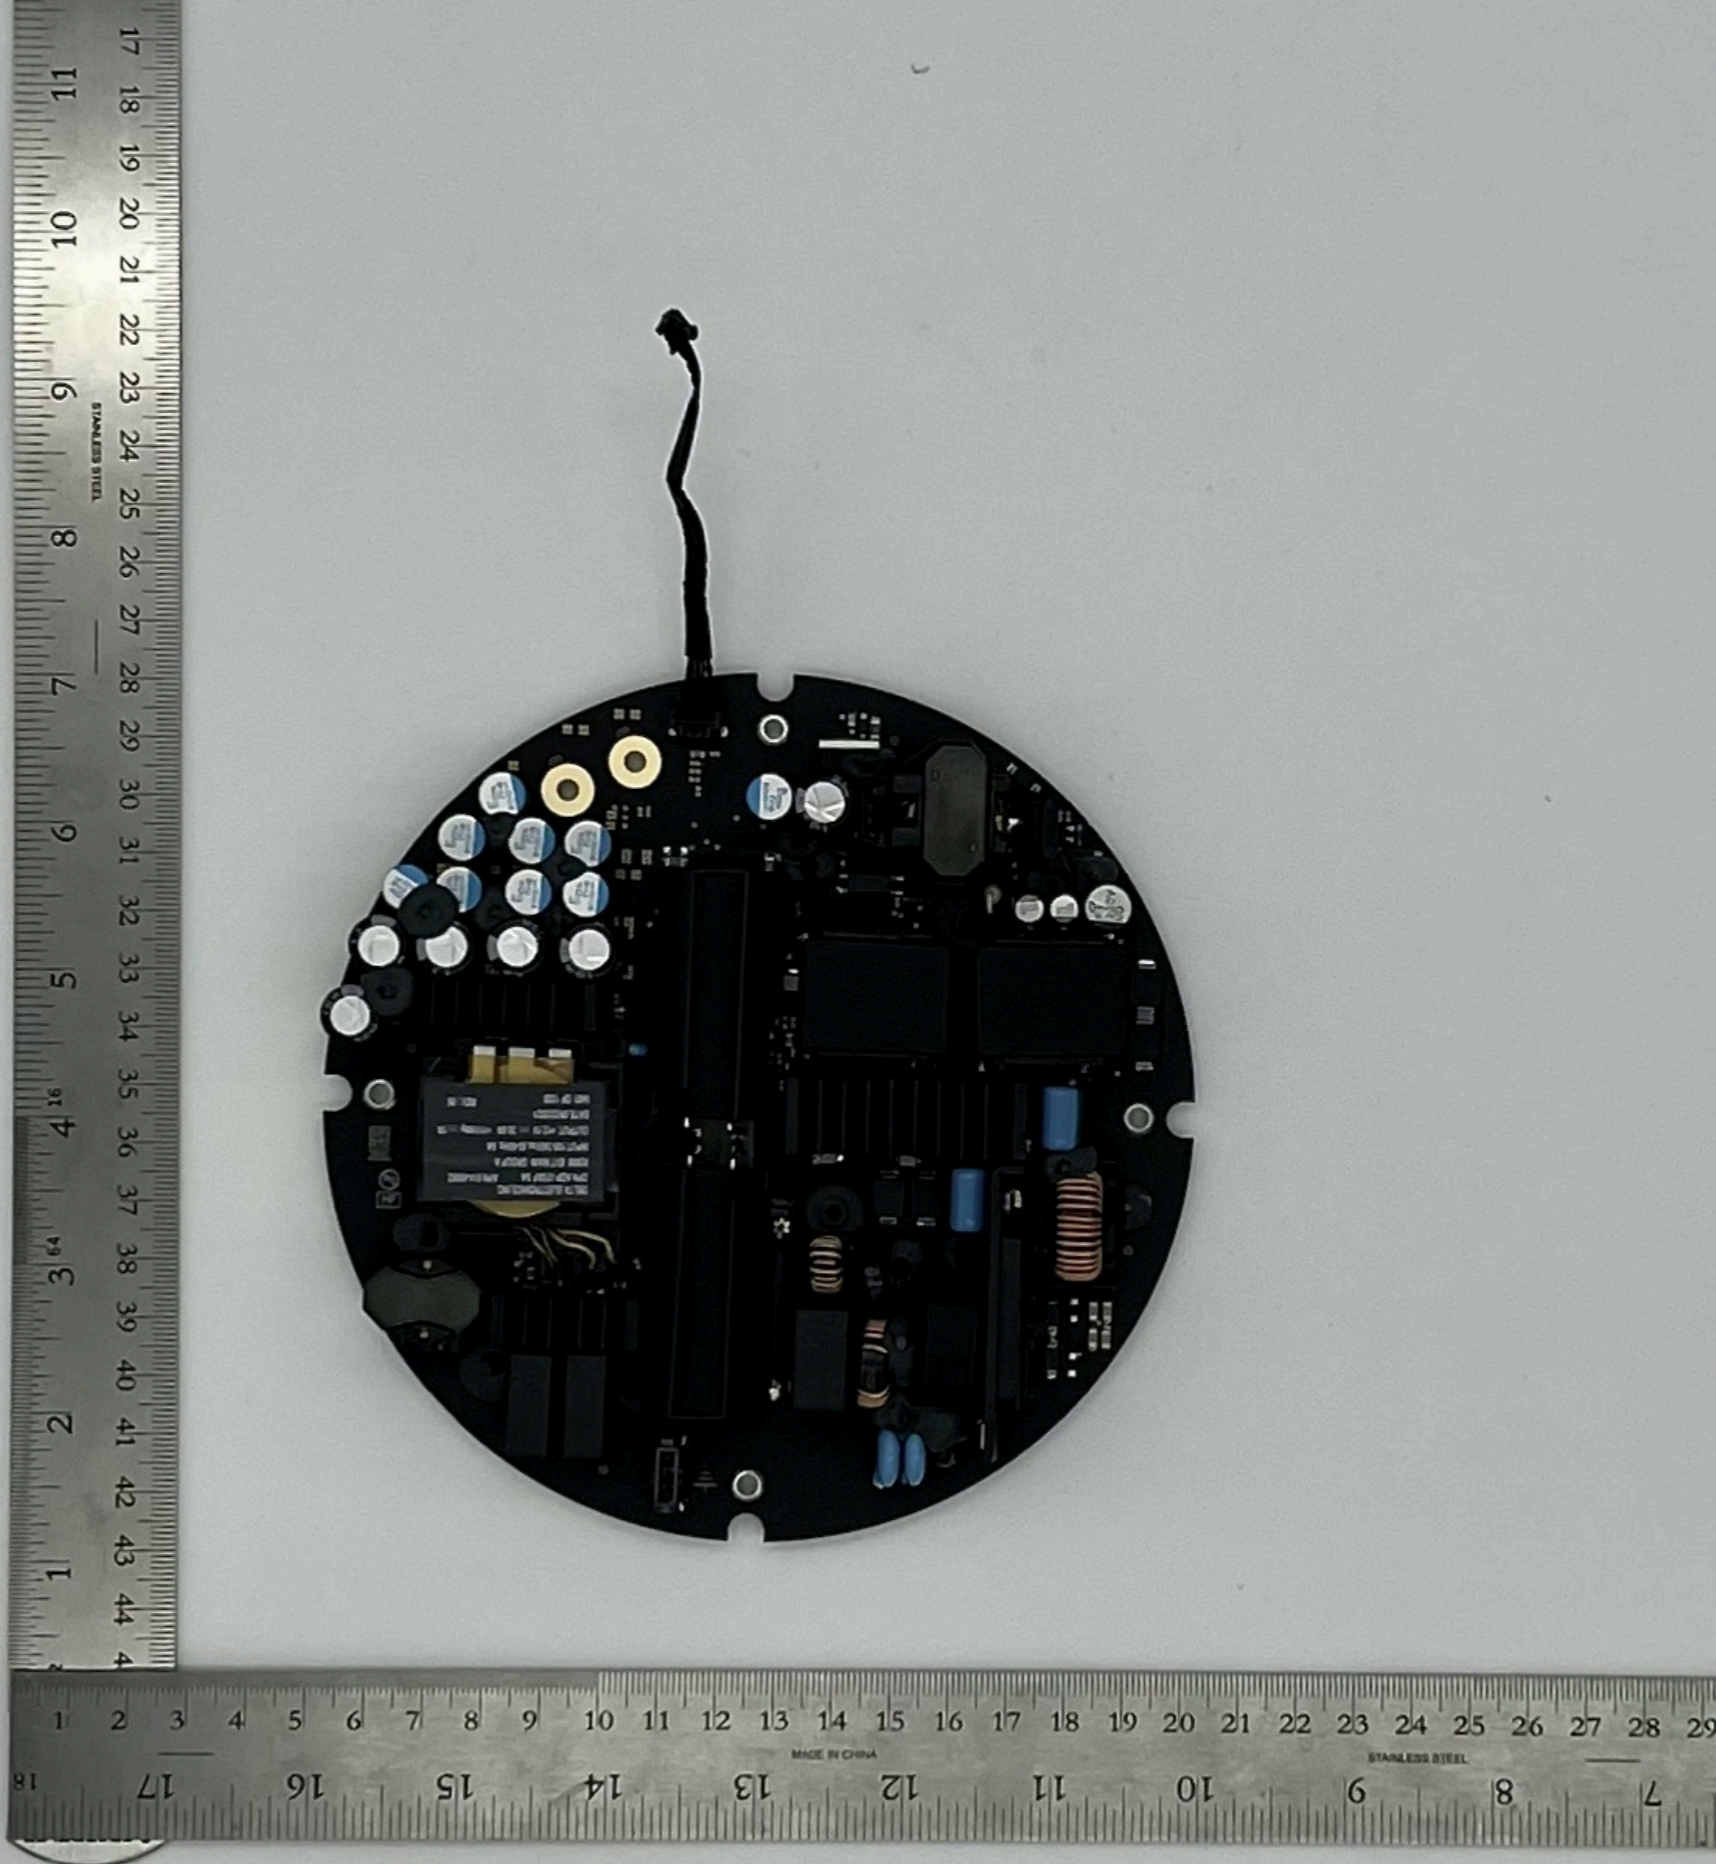

A2615

Bottom with
cover removed

A2615

Front

A2615

Back

A2615

WF1 Antenna - Front

A2615

WF1 Antenna - Back

A2615

WF2 Antenna - Front

A2615

WF2 Antenna - Back

A2615

WF3 Antenna
- Front

A2615

WF3 Antenna
- Back

A2615
MLB- Top

WiFi/BT Module

A2615

MLB- Bottom

A2615

MLB with shield removed - Top