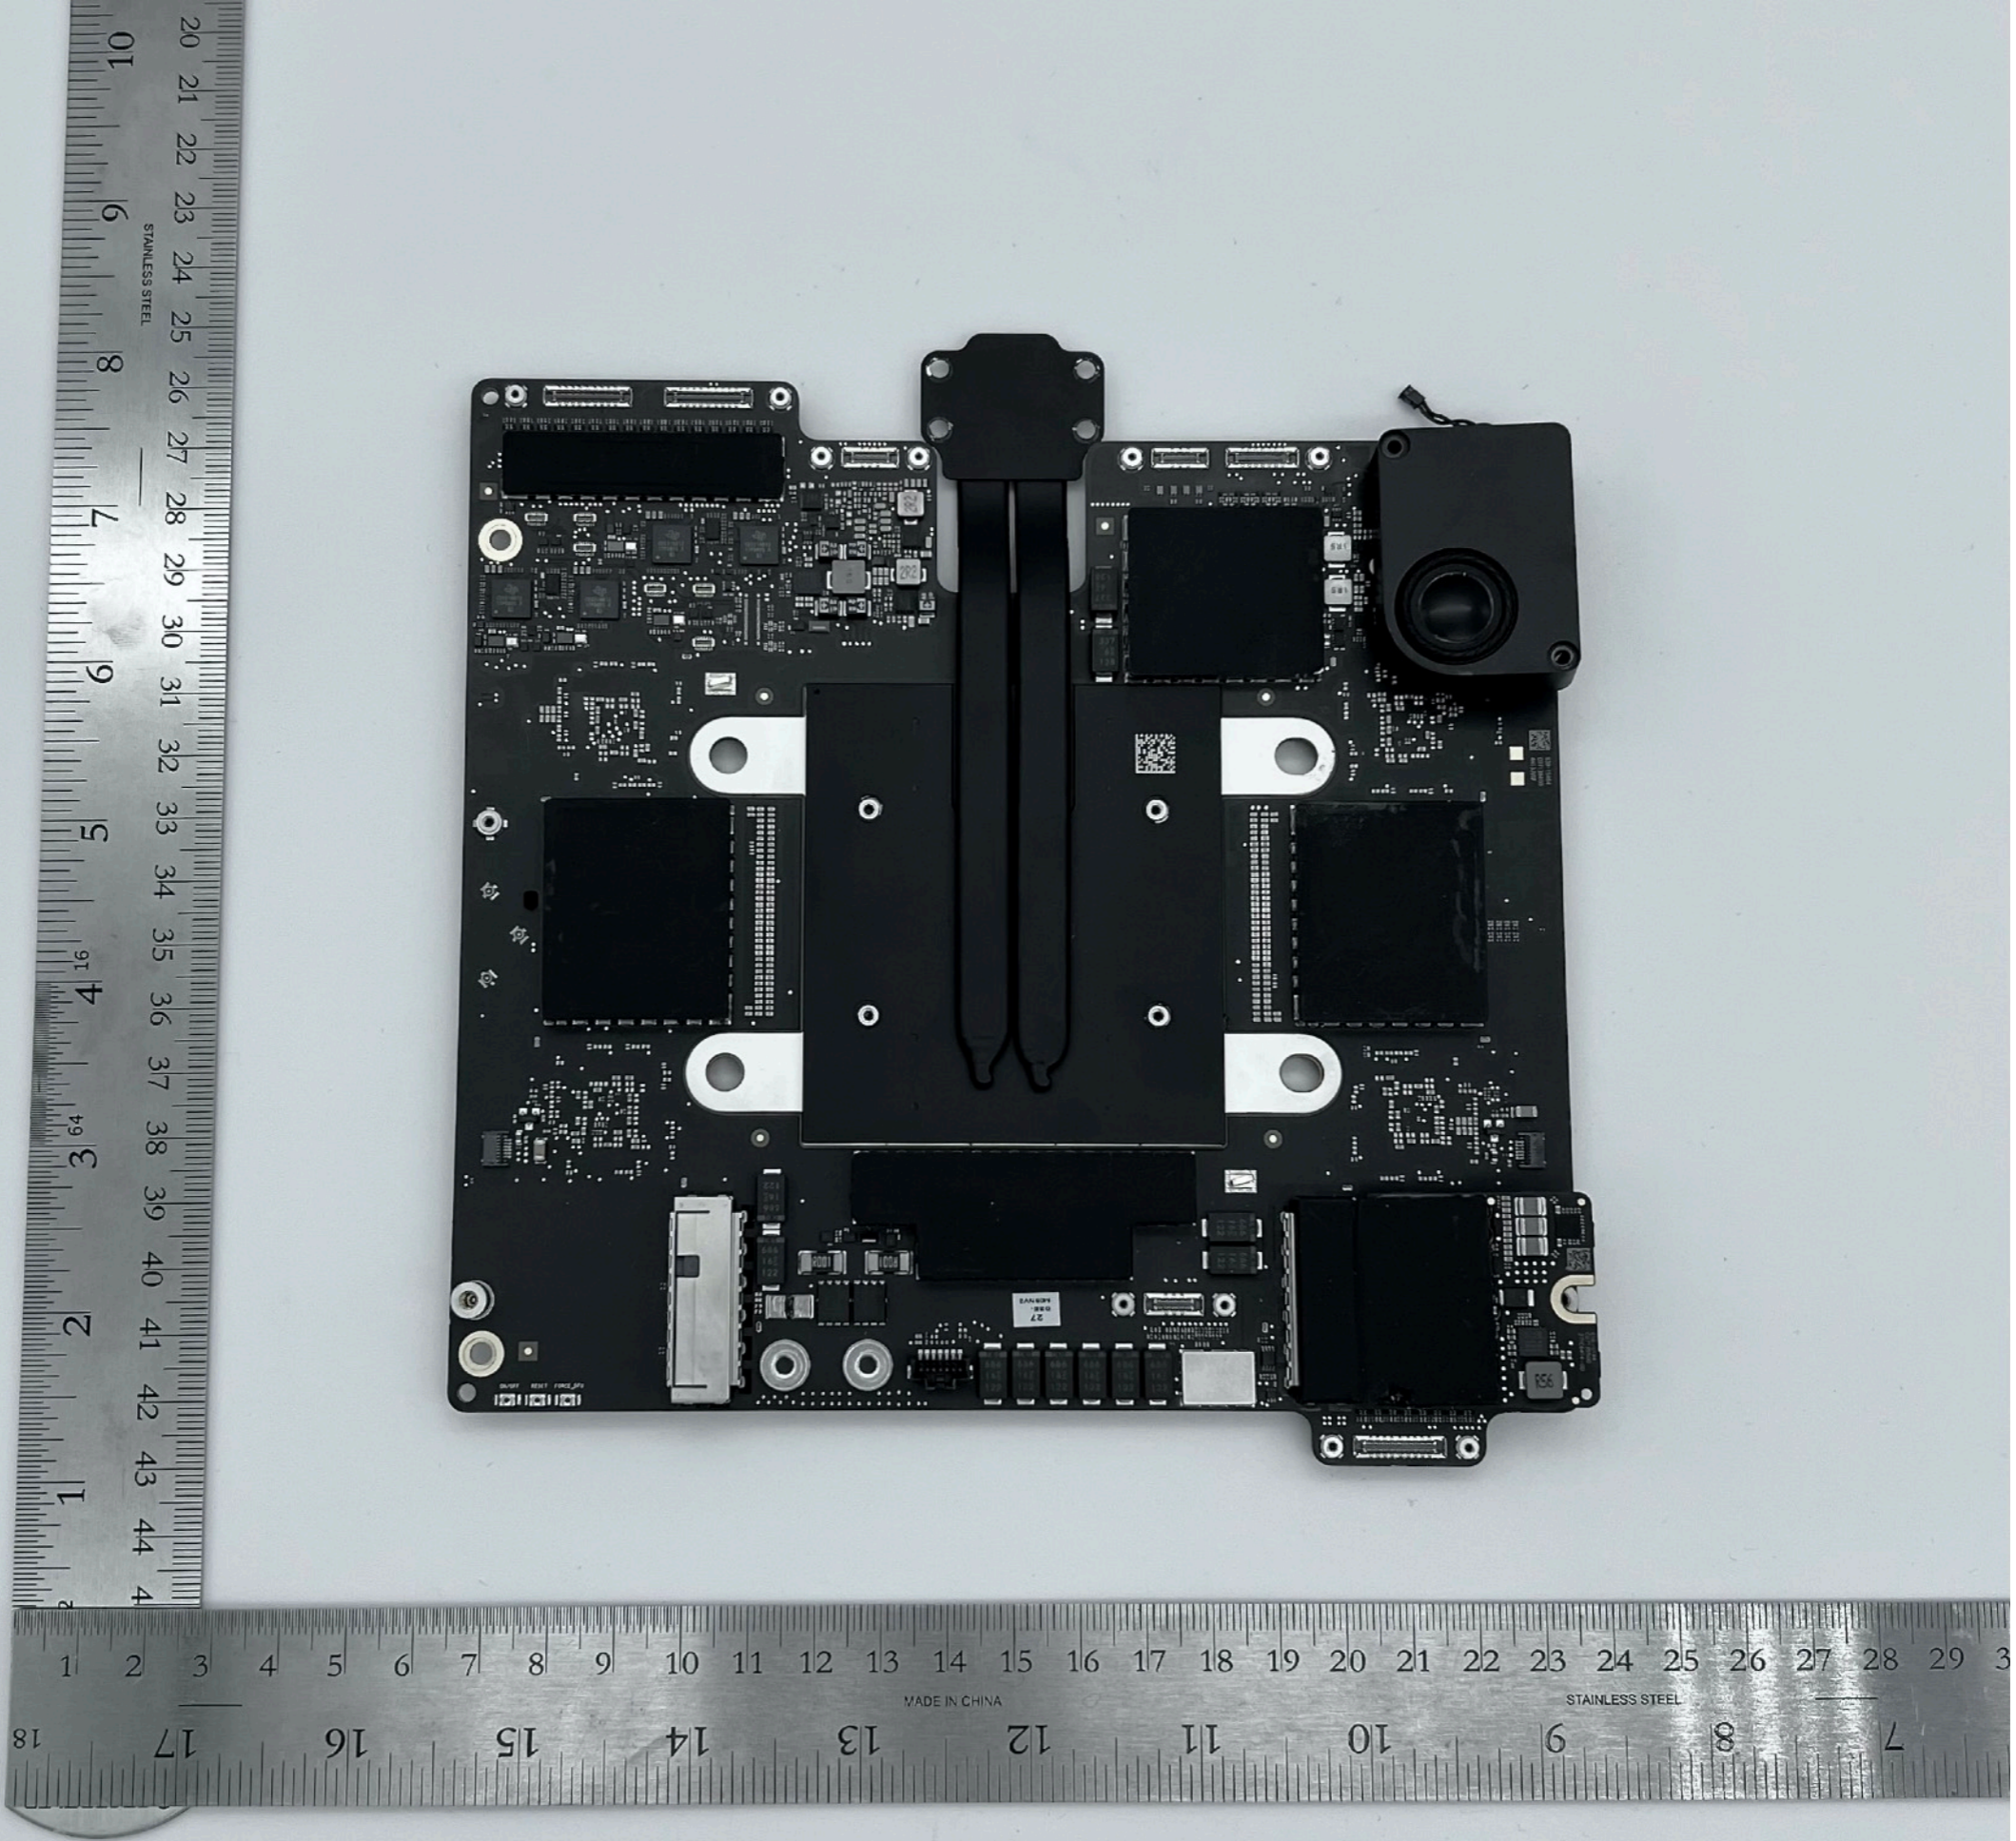

A2615

Bottom with
cover removed

A2615

Front

A2615

Back

A2615

WF1 Antenna - Front

A2615

WF1 Antenna - Back

A2615

WF2 Antenna - Front

A2615

WF2 Antenna - Back

A2615

WF3 Antenna
- Front

A2615

WF3 Antenna
- Back

A2615
MLB- Top

WiFi/BT Module

A2615

MLB- Bottom

A2615

MLB with shield removed - Top

WiFi/BT Module

MADE IN CHINA

STAINLESS STEEL

A2615

MLB with shield removed - Bottom