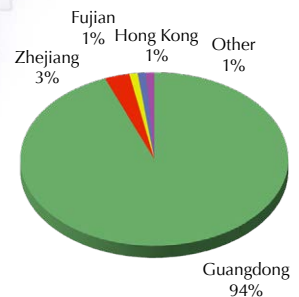

Buyer inquiries by region