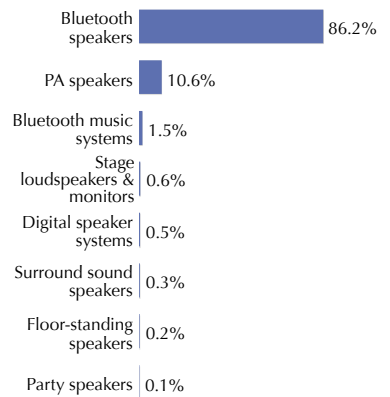

Top new product postings