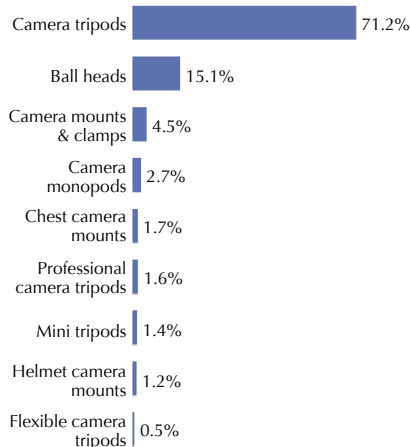

Camera tripods & adapters

Buyer demand trends are taken from buyer and supplier activity in the featured product group on GlobalSources.com in the month preceding publication of this magazine.

1. **Buyer requests** track total inquiries from our independently verified worldwide community of more than 1 million buyers.
   - **Product profiles** represent the total number of unique products available from export-ready suppliers in our easily searchable catalogs.
   - **New product postings** indicate the number of new product profiles added to our website by suppliers during the period.
2. For these and thousands of other categories, visit Global Sources online and sign up for Product Alerts to receive the latest supplier postings. Use the website's Product Search function to find hundreds of products and send inquiries directly to verified exporters.

Top buyer requests