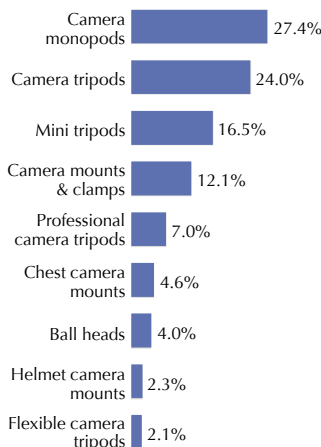

Top product profiles