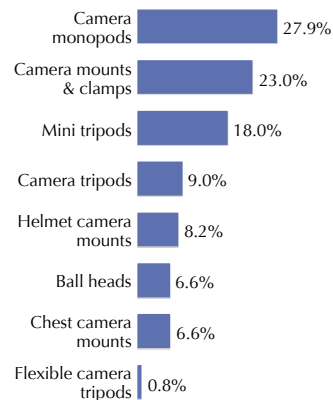

Top new product postings