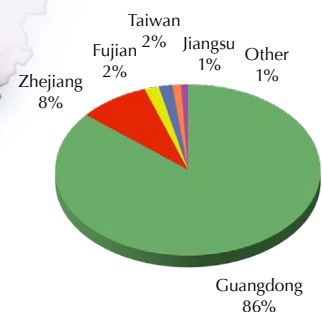

Buyer inquiries by region