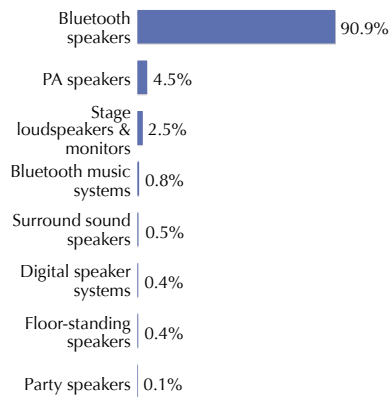

Top product profiles