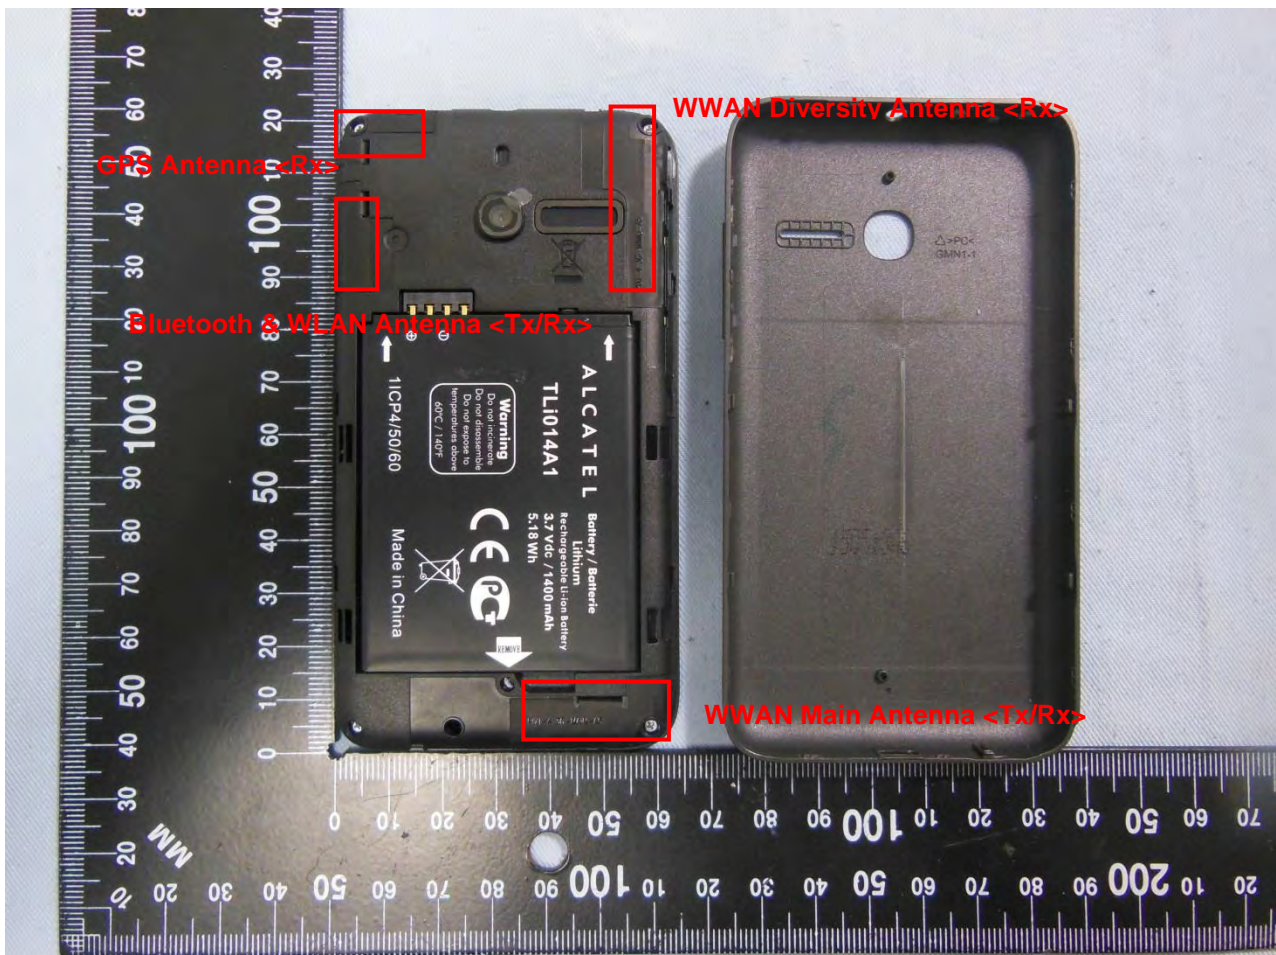

3. Internal Photograph of EUT

Brand Name: ALCATEL ONETOUCH / Model Name: A462C

Marketing Name: A462C

Brand Name: ALCATEL ONETOUCH / Model Name: A462C
Marketing Name: A462C

Brand Name: ALCATEL ONETOUCH / Model Name: A462C

Marketing Name: A462C

Brand Name: ALCATEL ONETOUCH / Model Name: A462C

Marketing Name: A462C

Brand Name: ALCATEL ONETOUCH / Model Name: A462C

Marketing Name: A462C

Brand Name: ALCATEL ONETOUCH / Model Name: A462C