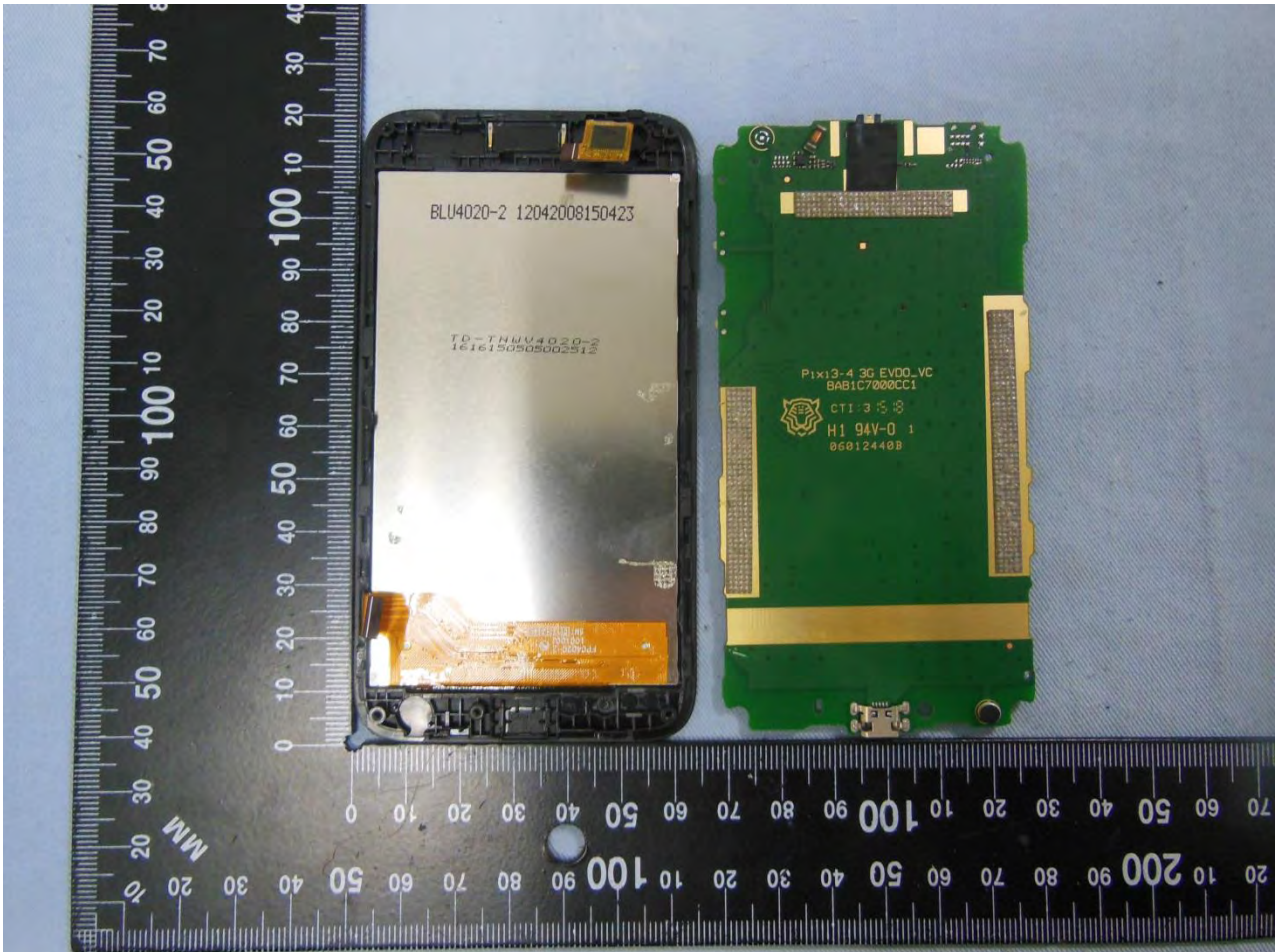

3. Internal Photograph of EUT

Brand Name: ALCATEL ONETOUCH / Model Name: A462C

Marketing Name: A462C

Brand Name: ALCATEL ONETOUCH / Model Name: A462C
Marketing Name: A462C

Brand Name: ALCATEL ONETOUCH / Model Name: A462C

Marketing Name: A462C

Brand Name: ALCATEL ONETOUCH / Model Name: A462C

Marketing Name: A462C

Brand Name: ALCATEL ONETOUCH / Model Name: A462C

Marketing Name: A462C

Brand Name: ALCATEL ONETOUCH / Model Name: A462C