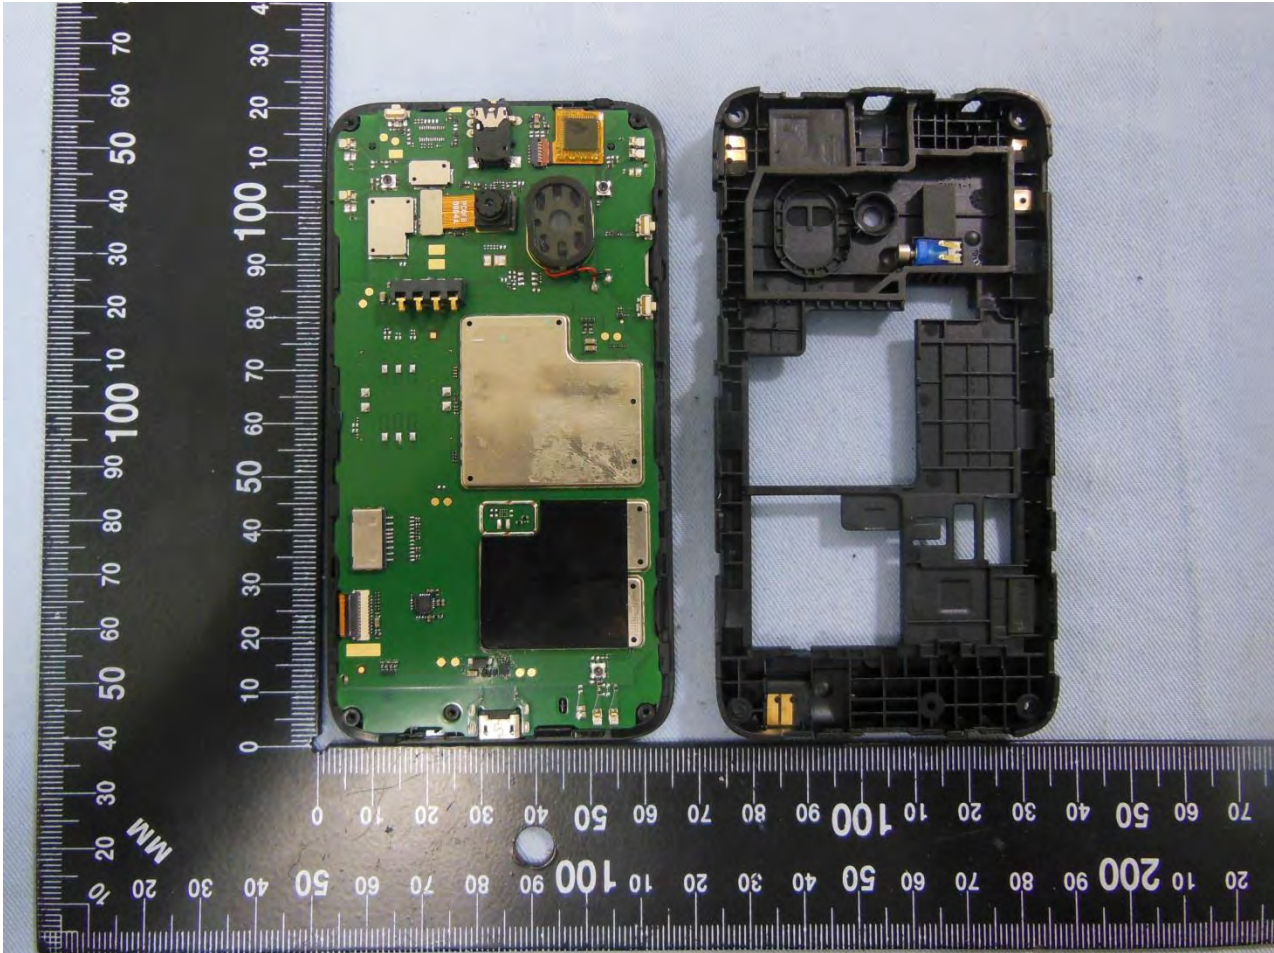

3. Internal Photograph of EUT

Brand Name: ALCATEL ONETOUCH / Model Name: A462C

Marketing Name: A462C

Brand Name: ALCATEL ONETOUCH / Model Name: A462C
Marketing Name: A462C

Brand Name: ALCATEL ONETOUCH / Model Name: A462C

Marketing Name: A462C

Brand Name: ALCATEL ONETOUCH / Model Name: A462C

Marketing Name: A462C

Brand Name: ALCATEL ONETOUCH / Model Name: A462C

Marketing Name: A462C

Brand Name: ALCATEL ONETOUCH / Model Name: A462C