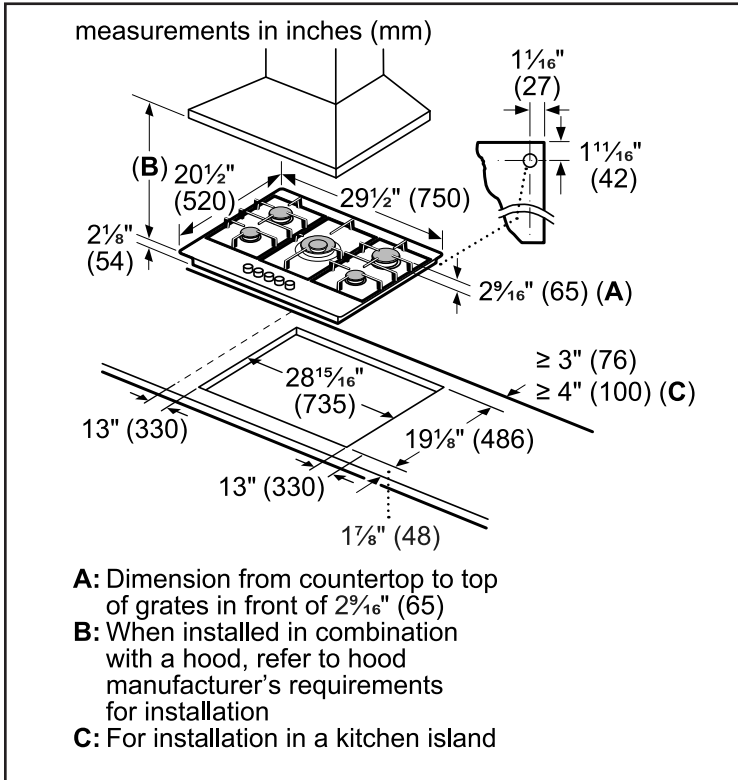

30" Gas Cooktop

Benchmark® Series – Gray Tempered Glass NGMP077UC

Installation Details

Accessories: To purchase Bosch accessories, cleaners & parts please visit www.bosch-home.com/us/store or call 1-800-944-2904 (Mon to Fri 5 am to 6 pm PST, Sat 6 am to 3 pm PST).

Notes: All height, width and depth dimensions are shown in inches. BSH reserves the absolute and unrestricted right to change product materials and specifications, at any time, without notice. Consult the product's installation instructions for final dimensional data and other details prior to making cutout.

Warranties: Please see Use & Care manual or Bosch website for statement of limited warranty.

For more information on our entire line of products, go to www.bosch-home.com/us or call 1-800-944-2904

© BSH Home Appliances Corporation. All rights reserved. Bosch is a registered trademark of Robert Bosch GmbH.