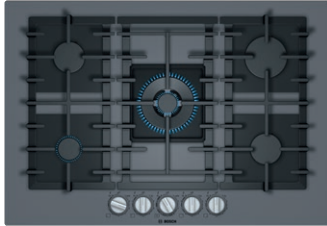

30" Gas Cooktop

Benchmark® Series – Gray Tempered Glass NGMP077UC

BOSCH
Invented for life

NGMP077UC
Gray Tempered Glass

The tempered glass gas cooktop with FlameSelect® – achieve consistent cooking results thanks to nine precisely defined power levels.

Features & Benefits

FlameSelect® – allows for a precise adjustment of the flame size with nine defined power levels

Dual flame power burner with two heat options, quickly boil water or maintain a precise simmer