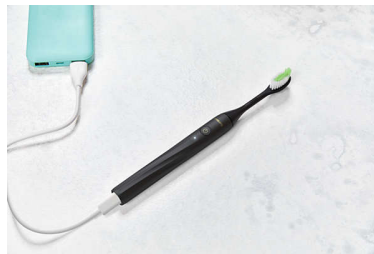

One up your brushing

The new electric One cleans your teeth better for a brighter, whiter smile. Wherever you go, this One goes with you. Its sleek, lightweight design and portable case makes it the perfect brush for you. Which color is your One?

The One that goes with you

The One is made to travel so you can get that clean feeling any place. It's sleek and lightweight and fits neatly into a compact travel case.

Routine made easy

Sometimes, we all need a little guidance. The One buzzes every 30 seconds encouraging you to move on to the next part of your mouth. A longer buzz at 2 minutes lets you know when the job is done.

A color for every style

From Shadow to Shimmer, Snow to Sage, choose the color to match your style. You can mix and match the brush head with the handle and create your own color combination.

One charge, one month of brush

Charging your One is easy. Just pop off the end cap, plug in your USB-C cable and wait until the light indicator stops flashing. With a single charge, you can brush for 30 days. That's one month of whiter, brighter smiling.