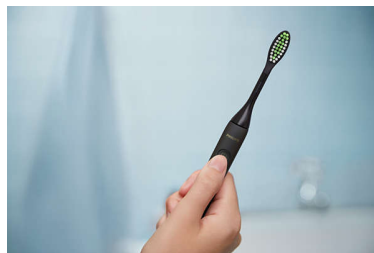

Keep it fresh

Dentists recommend changing your brush head every three months for the best results. Philips One brush heads come in a variety of vibrant colors, so you can update your look as well as your brush head every time.

Specifications

Technical specifications

Operating time (full to empty): Up to 30 days

Consumer Trade Item

Height: 24.2

Width: 11.3

Length: 6

Net Weight: 0.091

Gross Weight: 0.205

GTIN: 00075020092489

Country of origin: CN

Harmonized system code: 85098000

Inner Carton

GTIN: 10075020014082

Outer Carton

Height: 26.6

Width: 12.7

Length: 21.4

Net Weight: 0.273

Gross Weight: 0.828

GTIN: 20075020099796

Design and finishing

Color: Shadow

Other

Height: 198.2

Width: 100

Length: 120

GTIN: 50075020121788

Compatibility

Brush head compatibility: Only compatible with, Philips One handles

Handle compatibility: Not compatible with other, Philips Sonicare brush heads

Items included

Travel case: Philips One travel case

Brush heads: 1 Philips One brush head

Handle: 1 Philips One