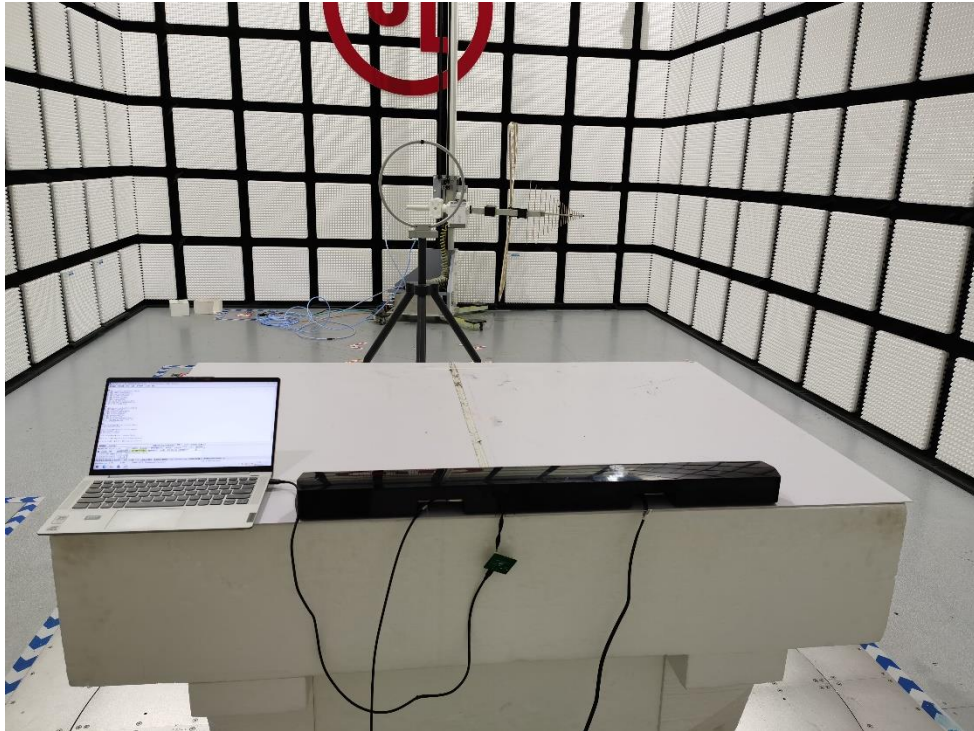

Appendix III

Setup Photographs

Conducted Disturbance

Radiated Disturbance Below 1 GHz and Above 30 MHz

Radiated Disturbance Below 30 MHz

RADIATED RF MEASUREMENT SETUP