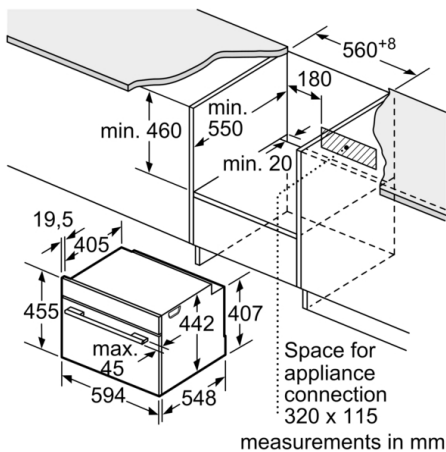

### **Dimensions**

- Appliance dimensions (HxWxD): 455 mm x 594 mm x 548 mm
- Installation dimensions (HxWxD): 450 mm - 455 mm x 560 mm - 568 mm x 550 mm
- Please reference the built-in dimensions provided in the installation drawing

**Series 8, Built-in compact oven with microwave function, 60 x 45 cm, Carbon black**  
**CMG836NC1**

Installation with a hob.

measurements in mm

If the compact appliance will be installed underneath a hob, the following worktop thicknesses (including substructure if necessary) must be taken into account.

Hob type	min. worktop thickness	
	fitted	flush
Induction hob	42 mm	43 mm
Full surface Induction hob	52 mm	53 mm
Gas hob	32 mm	43 mm
Electric hob	32 mm	35 mm

measurements in mm

measurements in mm

measurements in mm