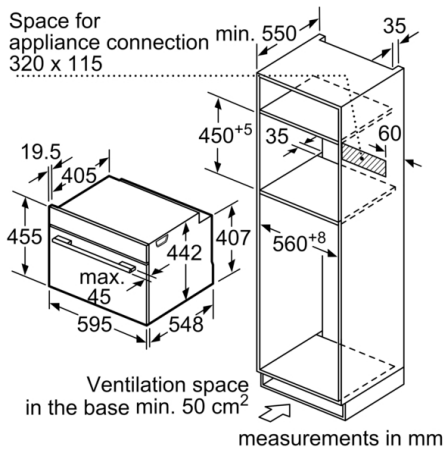

### **Dimensions**

- Appliance dimensions (HxWxD): 455 mm x 594 mm x 548 mm
- Installation dimensions (HxWxD): 450 mm - 455 mm x 560 mm - 568 mm x 550 mm
- Please reference the built-in dimensions provided in the installation drawing

**Series 8, Built-in compact oven with microwave function, 60 x 45 cm, Carbon black**  
**CMG836NC1**

Installation with a hob.

measurements in mm

If the compact appliance will be installed underneath a hob, the following worktop thicknesses (including substructure if necessary) must be taken into account.

Hob type	min. worktop thickness	
	fitted	flush
Induction hob	42 mm	43 mm
Full surface Induction hob	52 mm	53 mm
Gas hob	32 mm	43 mm
Electric hob	32 mm	35 mm

measurements in mm

measurements in mm

measurements in mm