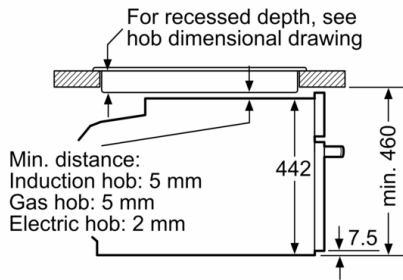

Series 8, Built-in compact oven with microwave function, 60 x 45 cm, Carbon black
CMG836NC1

Installation with a hob.

measurements in mm

If the compact appliance will be installed underneath a hob, the following worktop thicknesses (including substructure if necessary) must be taken into account.

Hob type	min. worktop thickness	
	fitted	flush
Induction hob	42 mm	43 mm
Full surface Induction hob	52 mm	53 mm
Gas hob	32 mm	43 mm
Electric hob	32 mm	35 mm