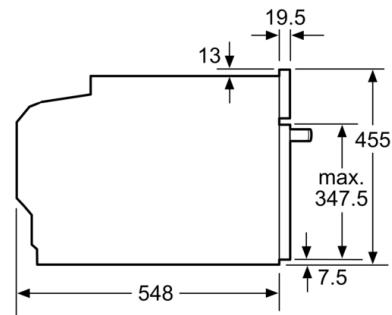

### **Dimensions**

- Appliance dimensions (HxWxD): 455 mm x 594 mm x 548 mm
- Installation dimensions (HxWxD): 450 mm - 455 mm x 560 mm - 568 mm x 550 mm
- Please reference the built-in dimensions provided in the installation drawing

**Series 8, Built-in compact oven with microwave function, 60 x 45 cm, Carbon black**  
**CMG836NC1**

Installation with a hob.

measurements in mm

If the compact appliance will be installed underneath a hob, the following worktop thicknesses (including substructure if necessary) must be taken into account.

Hob type	min. worktop thickness	
	fitted	flush
Induction hob	42 mm	43 mm
Full surface Induction hob	52 mm	53 mm
Gas hob	32 mm	43 mm
Electric hob	32 mm	35 mm

measurements in mm

measurements in mm

measurements in mm