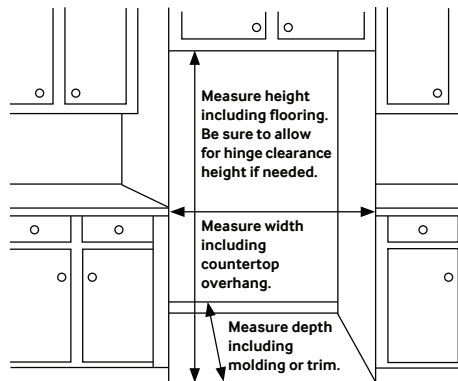

BESPOKE Panel Color Selection

Modularization

Slim, Modern Design

Design

- 24" Width
- Recessed Handles
- High-Efficiency LED Lighting
- Full Open Box Freezer
- Easy-Slide Shelf

Performance

- All-Around Cooling

Rating

ENERGY STAR® Rated:
403 kWh/yr

RB12A3006

SAMSUNG

12 cu. ft. BESPOKE Bottom Freezer Refrigerator with Customizable Colors and Flexible Design

Installation Specifications

1. Measure the height, width and depth of the opening, making sure to include baseboards, molding tile, countertop overhang, etc. Check to be sure there is enough room to open the door (consider walls, islands or other obstacles when measuring).
2. Refer to illustration below to determine dimensions.
3. Allow 2.5" of clearance on hinge side of refrigerator when installing next to a wall where handle may make contact.
4. Allow 1" minimum clearance at rear for proper air circulation and water/electrical connections. Allow a 3/8" minimum clearance at sides and top for ease of installation.
5. Ensure each door and entryway in the home is wide enough for the refrigerator to be moved through easily.

For optimal usage and ability to open refrigerator doors completely, do not install next to a wall.

Please note: The following dimension and cutout information is for planning purposes only. For complete installation details, consult manual packed with product or download manual online at samsung.com.

23³/₈" x 73" x 26³/₈"

Dimensions (WxHxD without hinges and door):

23³/₈" x 71³/₄" x 24³/₈"

Weight: 168 lbs

Shipping Dimensions & Weight (WxHxD)

Dimensions: 25³/₄" x 76⁵/₈" x 27⁵/₈"

Weight: 179 lbs

Color