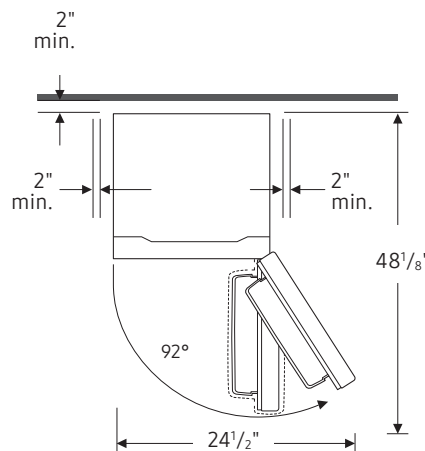

Rating

ENERGY STAR® Rated:
403 kWh/yr

RB12A3006

SAMSUNG

12 cu. ft. BESPOKE Bottom Freezer Refrigerator with Customizable Colors and Flexible Design

Installation Specifications

1. Measure the height, width and depth of the opening, making sure to include baseboards, molding tile, countertop overhang, etc. Check to be sure there is enough room to open the door (consider walls, islands or other obstacles when measuring).
2. Refer to illustration below to determine dimensions.
3. Allow 2.5" of clearance on hinge side of refrigerator when installing next to a wall where handle may make contact.
4. Allow 1" minimum clearance at rear for proper air circulation and water/electrical connections. Allow a 3/8" minimum clearance at sides and top for ease of installation.
5. Ensure each door and entryway in the home is wide enough for the refrigerator to be moved through easily.

For optimal usage and ability to open refrigerator doors completely, do not install next to a wall.

Please note: The following dimension and cutout information is for planning purposes only. For complete installation details, consult manual packed with product or download manual online at samsung.com.

Dimensions

Total Capacity: 12.0 cu. ft.

Refrigerator: 8.2 cu. ft.

- 4 Tempered Glass Spill-Proof Shelves
- 1 Humidity-Controlled Crisper
- 4 Door Bins
 - 1 Gallon Bin, 3 Regular Bins
- High-Efficiency LED Lighting

23³/₈" x 73" x 26³/₈"

Dimensions (WxHxD without hinges and door):

23³/₈" x 71³/₄" x 24³/₈"

Weight: 168 lbs

Shipping Dimensions & Weight (WxHxD)

Dimensions: 25³/₄" x 76⁵/₈" x 27⁵/₈"

Weight: 179 lbs

Color