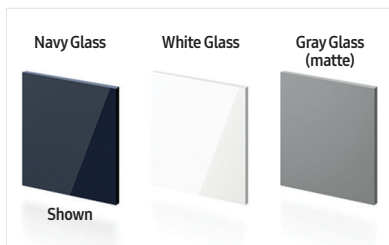

BESPOKE Panel Color Selection

Modularization