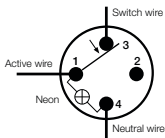

Push button switches

30MBP and 30MBPN

Series

30MBPN illuminated 10A and 15A bell press mechanisms

- Neon permanently ON
- LOAD permanently ON, momentarily OFF

- Neon permanently ON
- LOAD permanently OFF, momentarily ON

- Neon permanently ON, momentarily OFF
- LOAD permanently ON, momentarily OFF

- Neon permanently OFF, momentarily ON
- LOAD permanently OFF, momentarily ON

30MBPN non-illuminated 10A and 15A bell press mechanisms