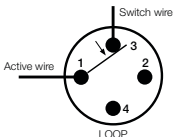

30MBPN non-illuminated 10A and 15A bell press mechanisms

- LOAD permanently ON, momentarily OFF
- LOAD permanently OFF, momentarily ON

Clipsal Australia Pty Ltd

A member of Schneider Electric

clipsal.com

Contact us: clipsal.com/feedback

National Customer Care Enquiries:

Tel 1300 2025 25   Fax 1300 2025 56

Clipsal Australia Pty Ltd reserves the right to change specifications, modify designs and discontinue items without incurring obligation and whilst every effort is made to ensure that descriptions, specifications and other information in this catalogue are correct, no warranty is given in respect thereof and the company shall not be liable for any error therein.

© Clipsal Australia Pty Ltd. The identified trademarks and copyrights are the property of Clipsal Australia Pty Ltd unless otherwise noted.