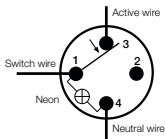

Push button switches

30MBP and 30MBPN

Series

30MBPN illuminated 10A and 15A bell press mechanisms

- Neon permanently ON
- LOAD permanently ON, momentarily OFF

- Neon permanently ON
- LOAD permanently OFF, momentarily ON

- Neon permanently ON, momentarily OFF
- LOAD permanently ON, momentarily OFF

- Neon permanently OFF, momentarily ON
- LOAD permanently OFF, momentarily ON

30MBPN non-illuminated 10A and 15A bell press mechanisms