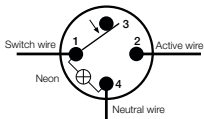

Push button switches

30MBP and 30MBPN

Series

30MBPN illuminated 10A and 15A bell press mechanisms

- Neon permanently ON
- LOAD permanently ON, momentarily OFF

- Neon permanently ON
- LOAD permanently OFF, momentarily ON

- Neon permanently ON, momentarily OFF
- LOAD permanently ON, momentarily OFF

- Neon permanently OFF, momentarily ON
- LOAD permanently OFF, momentarily ON

30MBPN non-illuminated 10A and 15A bell press mechanisms