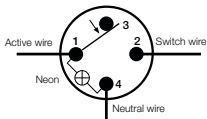

Push button switches

30MBP and 30MBPN

Series

30MBPN illuminated 10A and 15A bell press mechanisms

- Neon permanently ON
- LOAD permanently ON, momentarily OFF

- Neon permanently ON
- LOAD permanently OFF, momentarily ON

- Neon permanently ON, momentarily OFF
- LOAD permanently ON, momentarily OFF

- Neon permanently OFF, momentarily ON
- LOAD permanently OFF, momentarily ON

30MBPN non-illuminated 10A and 15A bell press mechanisms