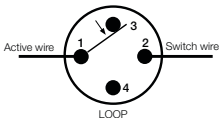

30MBPN non-illuminated 10A and 15A bell press mechanisms

- LOAD permanently ON, momentarily OFF
- LOAD permanently OFF, momentarily ON

Clipsal Australia Pty Ltd

A member of Schneider Electric

clipsal.com

Contact us: clipsal.com/feedback

National Customer Care Enquiries:

Tel 1300 2025 25   Fax 1300 2025 56

Clipsal Australia Pty Ltd reserves the right to change specifications, modify designs and discontinue items without incurring obligation and whilst every effort is made to ensure that descriptions, specifications and other information in this catalogue are correct, no warranty is given in respect thereof and the company shall not be liable for any error therein.

© Clipsal Australia Pty Ltd. The identified trademarks and copyrights are the property of Clipsal Australia Pty Ltd unless otherwise noted.