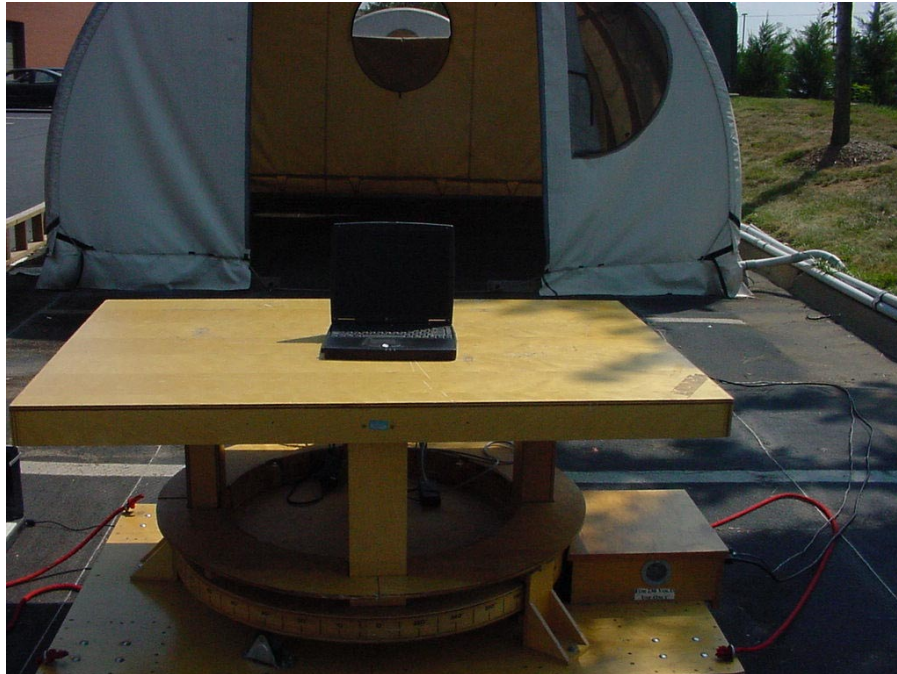

360 Herndon Parkway  
Suite 1400  
Herndon, VA 20170  
<http://www.rheintech.com>

**APPENDIX I: TEST PHOTOGRAPHS**

**PHOTOGRAPH 13-1: CONDUCTED EMISSIONS FRONT VIEW**

**PHOTOGRAPH 13-2: CONDUCTED EMISSIONS REAR VIEW**

### Radiated Measurement Photos

**PHOTOGRAPH 13-3: RADIATED EMISSIONS FRONT VIEW**

**PHOTOGRAPH 13-4: RADIATED EMISSIONS REAR VIEW**