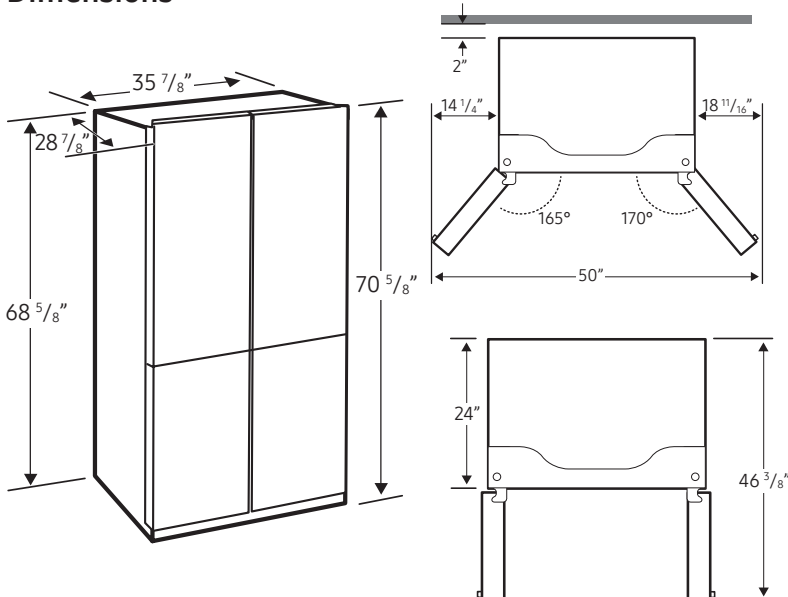

## Bespoke 23 cu. ft. Smart Counter Depth Side-by-Side Refrigerator with Beverage Center

### Installation Specifications

1. Measure the height, width and depth of the opening, making sure to include baseboards, molding tile, countertop overhang, etc. Check to be sure there is enough room to open the door (consider walls, islands or other obstacles when measuring).
2. Refer to illustration below to determine dimensions.
3. Allow  $18\frac{11}{16}$ " of clearance on hinge side of refrigerator when installing next to a wall where handle may make contact.
4. Allow 1" minimum clearance at rear for proper air circulation and water/electrical connections. Allow a  $\frac{3}{8}$ " minimum clearance at sides and top for ease of installation.
5. Ensure each door and entryway in the home is wide enough for the refrigerator to be moved through easily.

For optimal usage and ability to open refrigerator doors completely, do not install next to a wall.

Please note: The following dimension and cutout information is for planning purposes only.

For complete installation details, consult manual packed with product or download manual online at [samsung.com](http://samsung.com).

### Dimensions

Total Capacity: 22.6 cu. ft.