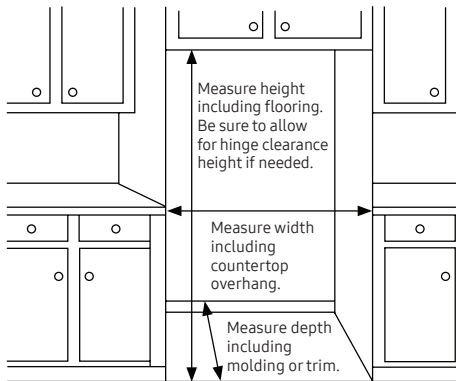

## Bespoke 23 cu. ft. Smart Counter Depth Side-by-Side Refrigerator with Beverage Center

### Installation Specifications

1. Measure the height, width and depth of the opening, making sure to include baseboards, molding tile, countertop overhang, etc. Check to be sure there is enough room to open the door (consider walls, islands or other obstacles when measuring).
2. Refer to illustration below to determine dimensions.
3. Allow  $18\frac{11}{16}$ " of clearance on hinge side of refrigerator when installing next to a wall where handle may make contact.
4. Allow 1" minimum clearance at rear for proper air circulation and water/electrical connections. Allow a  $\frac{3}{8}$ " minimum clearance at sides and top for ease of installation.
5. Ensure each door and entryway in the home is wide enough for the refrigerator to be moved through easily.

For optimal usage and ability to open refrigerator doors completely, do not install next to a wall.

Please note: The following dimension and cutout information is for planning purposes only.

For complete installation details, consult manual packed with product or download manual online at [samsung.com](http://samsung.com).