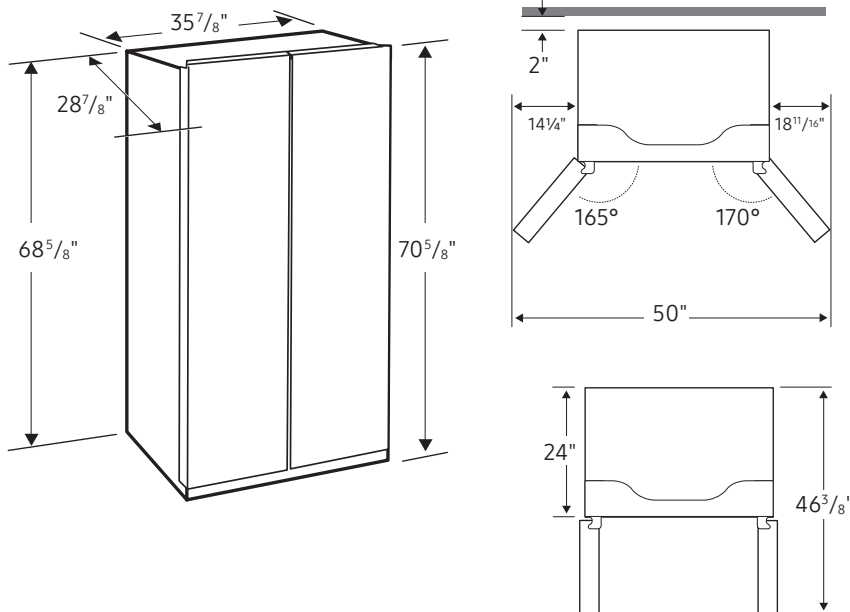

Installation Specifications

1. Measure the height, width and depth of the opening, making sure to include baseboards, molding tile, countertop overhang, etc. Check to be sure there is enough room to open the door (consider walls, islands or other obstacles when measuring).
2. Refer to illustration below to determine dimensions.
3. Allow 2.5" of clearance on hinge side of refrigerator when installing next to a wall where handle may make contact.
4. Allow 1" minimum clearance at rear for proper air circulation and water/electrical connections. Allow a 3/8" minimum clearance at sides and top for ease of installation.
5. Ensure each door and entryway in the home is wide enough for the refrigerator to be moved through easily.

For optimal usage and ability to open refrigerator doors completely, do not install next to a wall.

Please note: The following dimension and cutout information is for planning purposes only. For complete installation details, consult manual packed with product or download manual online at samsung.com.

Dimensions

Total Capacity: 22.6 cu. ft.

Refrigerator: 14.6 cu. ft.

- 4 Tempered Glass Shelves
- Slide-In Shelf
- 2 Drawers
- 5 Door Bins
 - 3 Gallon Bins
 - 2 Door Bins
- Top LED Lighting

Freezer: 8.0 cu. ft.

Dimensions (WxHxD without hinges and door): 35⁷/₈" x 68⁵/₈" x 24"

Weight: 263 lbs

Shipping Dimensions & Weight (WxHxD)

Dimensions: 37³/₄" x 75³/₈" x 30¹/₈"

Weight: 271 lbs

Color	Model #	UPC Code
White Glass	RS23CB760012	887276715889
Fingerprint Resistant Stainless Steel	RS23CB7600QL	887276715896