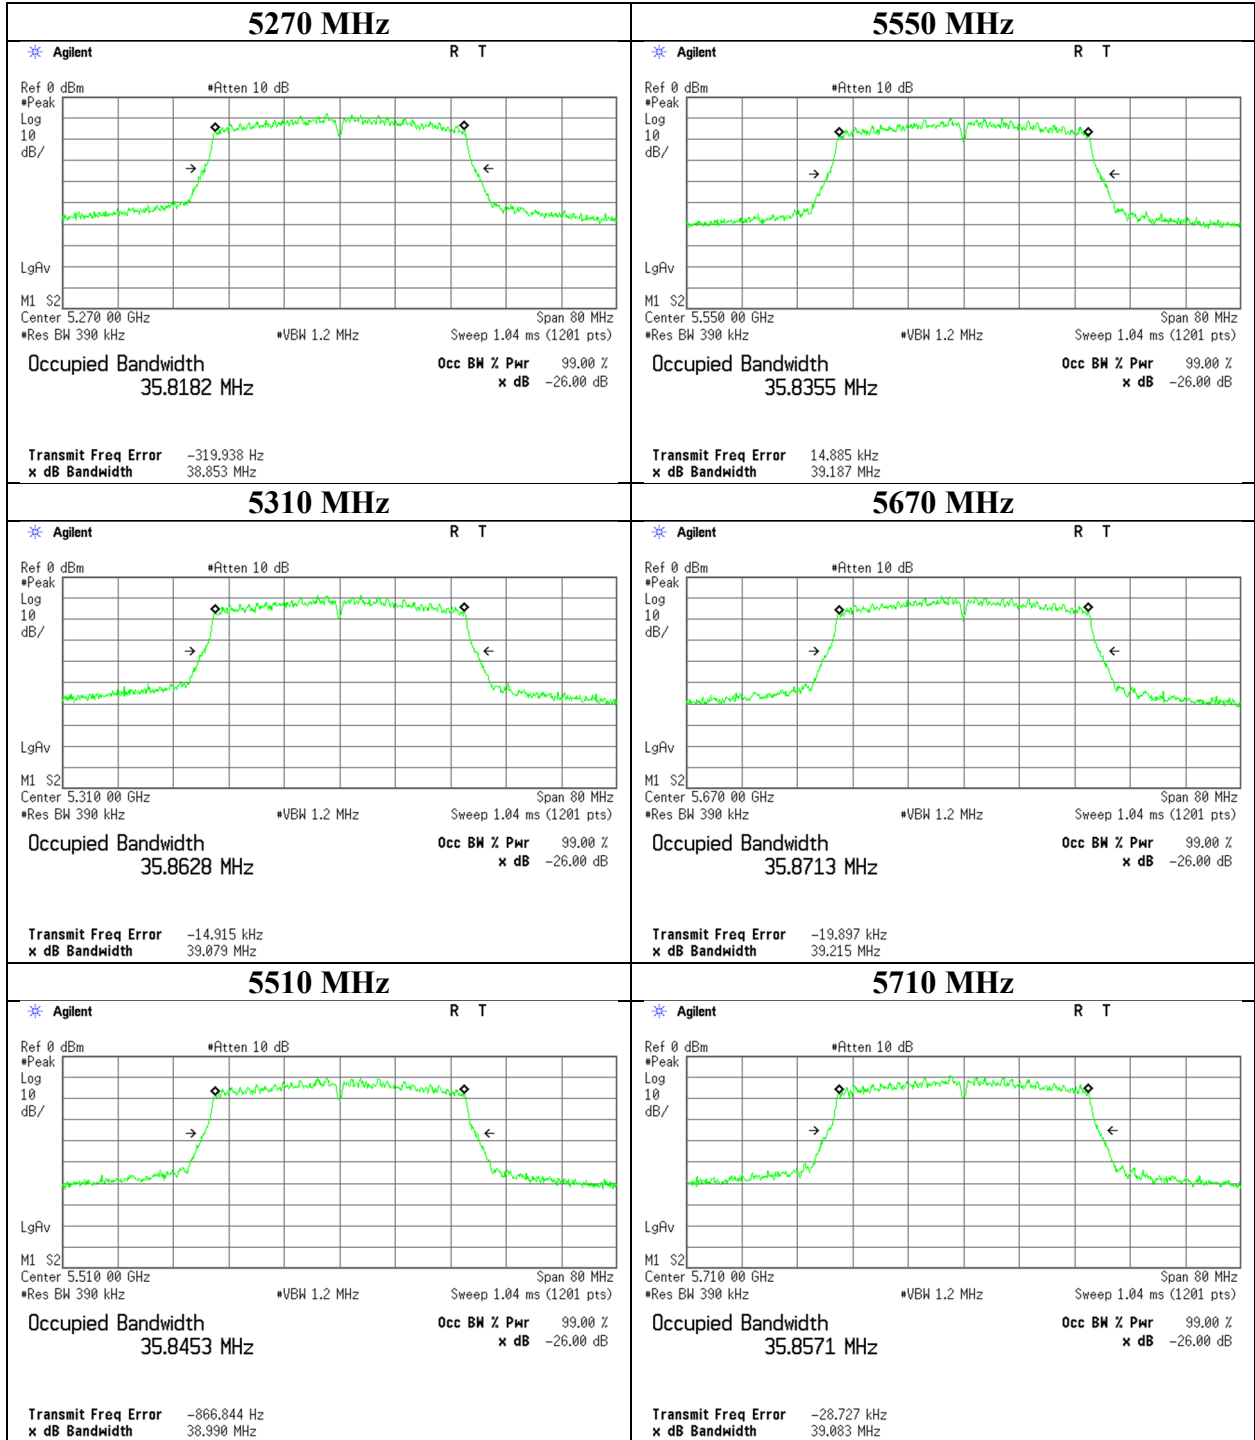

26 dB Emission Bandwidth

11n-40