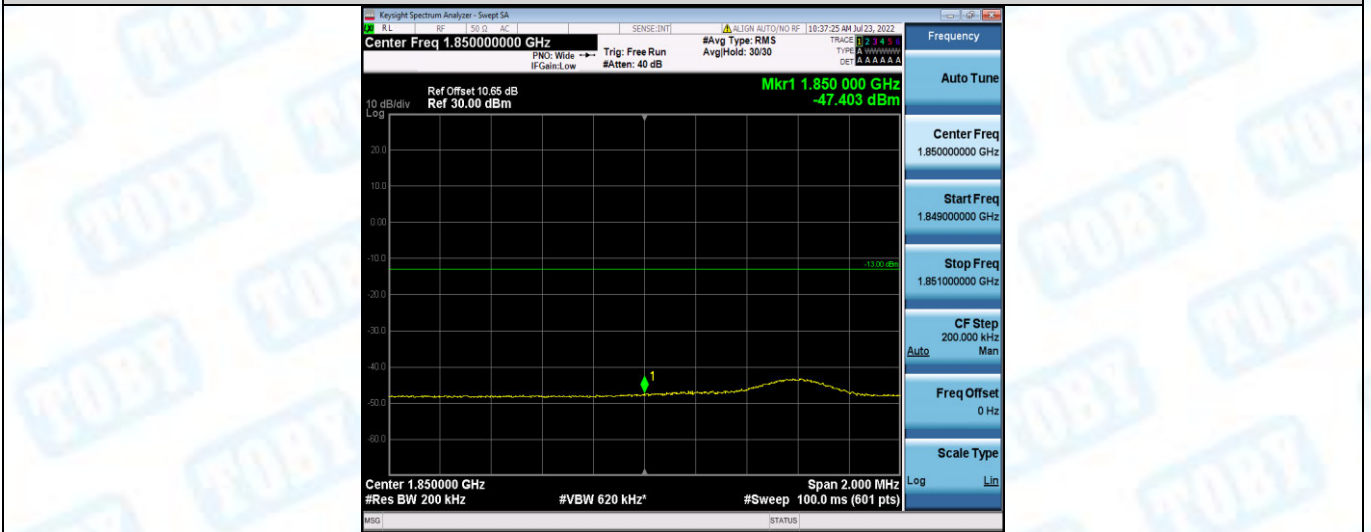

Band25-10MHz-16QAM-26090-1RB#49

Band25-10MHz-16QAM-26090-50RB#0