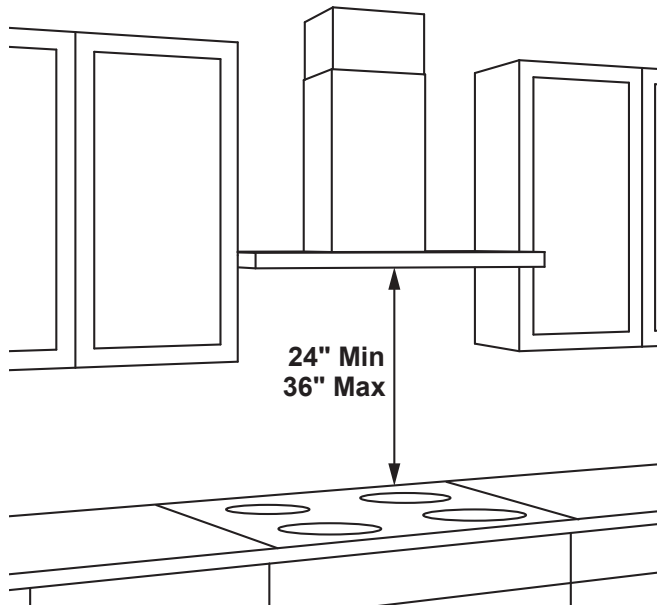

### DIMENSIONS AND INSTALLATION INFORMATION (IN INCHES)

#### OPTIONAL ACCESSORIES

UX12DC9SLSS/BLTS – 12(ft.) Ceiling Duct Cover Kit  
Max ceiling height installation with kit – 12'-0" (36" hood spacing)

UX14DC9SLSS/BLTS – 14(ft.) Ceiling Duct Cover Kit  
Max ceiling height installation with kit – 14'-0"

UXCF91 – Charcoal Filter (needed if used in recirculation mode)

UXRC1 – Remote Control (Wireless)

AMP RATING	
120V	TBD

36" models require a 36"-wide opening  
\*The supplied duct cover fits 7'-7" to 10'-6" ceiling heights  
(12' ceiling height with optional high ceiling kit UX12DC9SLSS/UX12DC9BLTS)  
(14' ceiling height with optional high ceiling kit UX14DC9SLSS/UX14DC9BLTS)