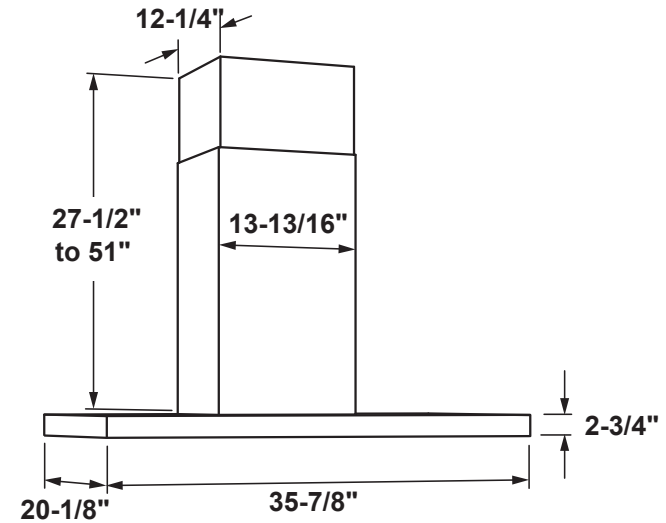

UVW9361SL/BL

36" WiFi Enabled Designer Wall Mount Hood w/Perimeter Venting

DIMENSIONS AND INSTALLATION INFORMATION (IN INCHES)

INSTALLATION INFORMATION:

Before installing, consult Use & Care/installation instructions packed with product for current dimensional data.

OPTIONAL ACCESSORIES

UX12DC9SLSS/BLTS – 12(ft.) Ceiling Duct Cover Kit
Max ceiling height installation with kit – 12'-0" (36" hood spacing)

UX14DC9SLSS/BLTS – 14(ft.) Ceiling Duct Cover Kit
Max ceiling height installation with kit – 14'-0"

UXCF91 – Charcoal Filter (needed if used in recirculation mode)

UXRC1 – Remote Control (Wireless)

AMP RATING	
120V	TBD

36" models require a 36"-wide opening
*The supplied duct cover fits 7'-7" to 10'-6" ceiling heights
(12' ceiling height with optional high ceiling kit UX12DC9SLSS/UX12DC9BLTS)
(14' ceiling height with optional high ceiling kit UX14DC9SLSS/UX14DC9BLTS)

The vent hood must be installed 24" min. above the cooking surface. For optimal performance, installing the hood more than 36" above the cooking surface is not recommended. The hood installation height above the cooking surface depends upon ceiling height. The telescopic duct cover conceals the ductwork running from the top of the hood to the ceiling.

NOTE: Installation height should be measured from the cooking surface to the lowest part of the hood. This hood may be installed onto a wall and vented to the outdoors, or it can be installed for recirculating operation. Parts for recirculating operation are supplied with the hood.

For answers to your Monogram, GE Café™ Series, GE Profile™ Series or GE Appliances product questions, visit our website at geappliances.com or call GE Answer Center® Service, 800.626.2000.

Specification Revised 10/21