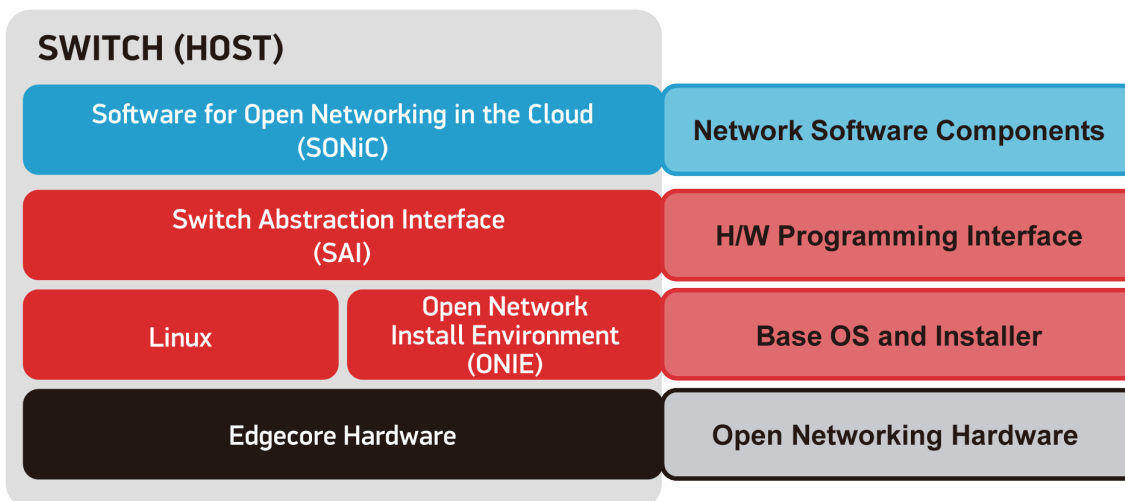

### Product Overview

Enterprise SONiC Distribution by Edgecore is a hardened, open distribution of SONiC (Software for Open Networking in the Cloud) which runs on Edgecore Open Networking switches. The SONiC Community is led by Microsoft and many key players, including Edgecore, to deliver a robust and proved software infrastructure to enable customer to build highly portable, scalable data center networks.

### Multiple merchant switching silicon platforms

Enterprise SONiC Distribution by Edgecore can run across multiple choices of switch platforms for 1G/10G/25G/100G/400G, including well know silicon solution like Broadcom and Intel. Choices of different silicon design gives users freedom of their network design.

### The only production ready and truly opened SONiC distribution in market

Enterprise SONiC Distribution by Edgecore is built from Community SONiC distribution, which has been further tested and hardened to ensure production-ready deployment on Edgecore Open Networking platforms, and all changes are contributed back to community.

### One stop support for full software stack plus hardware

Enterprise SONiC Distribution by Edgecore is validated with variety of optics and cables delivered from Edgecore as well as industry sources. This ensures that the overall system – switch hardware, firmware, NOS, and connectivity, from drivers to applications, are proven to work together, removing concern about platform level interoperability.