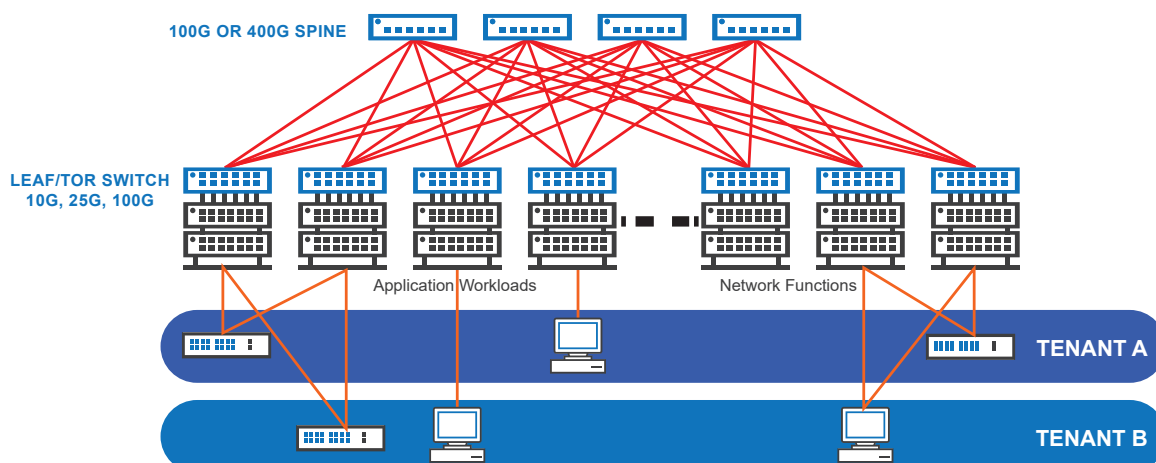

Scalability & Flexibility

Specs

Layer 2

- LAG (LACP)
- LLDP
- MAC Aging
- MC-LAG
- Port Mirroring
- QinQ (802.1Q Tunneling)
- STP/PVST
- TPID Configuration
- VLAN Translation
- VLAN/VLAN Trunk

Layer 3

- BGP
- BGP Graceful Restart
- BGP Graceful Restart Helper
- BGP Multi-protocol
- BGP Unnumbered Links
- Critical Resource Monitoring
- ECMP
- EVPN/VxLAN
- EVPN Multihoming
- IPv6
- IS-IS
- NAT
- OSPF
- Proxy ARP
- Static Anycast Gateway
- VRF
- VxLAN

Management and Monitoring Features

- DHCPv6 Relay
- Dynamic Port Breakout
- Everflow
- Fast Reload
- Kubernetes
- Management VRF
- MTU Setting
- NTP
- OpenSSH/SCP/SFTP
- PINS
- Platform Monitoring
- Port Speed Setting
- RoCEv2
- Sensor Transceiver Monitoring
- sFlow
- SNMP
- Telemetry Support
- Thermal Monitor
- Warm Reboot
- Zero Touch Provisioning

QoS

- COS
- DSCP
- ECN
- Priority Flow Control (PFC)
- PFC-WD
- PFC Watermark
- Asymmetric PFC
- WRED
- Ingress ACL-based Mirroring (ERSPAN)
- Egress Port Shaping (port,queue)
- Port Rate Limiting

Security Features

- Ingress/Egress ACL Permit/Deny
- COPP
- TACACS+
- RADIUS

For More Information

Enterprise SONiC Distribution by Edgecore is available, for download and use on supported platform without charge, from Edgecore service portal upon registration.

About Edgecore Networks Corporation

Edgecore Networks Corporation is in the business of providing innovative network solutions. In the service provider network, in the data center or in the cloud, Edgecore Networks Corporation delivers the software and systems that transform the way the world connects. Edgecore Networks Corporation serves customers and partners worldwide. Additional information can be found at www.edge-core.com.

Edgecore Networks Corporation is a subsidiary of Accton Technology Corporation, the leading network ODM company. The Edgecore data center switches are developed and manufactured by Accton.

To purchase Edgecore Networks solutions, please contact your Edgecore Networks Corporation representatives at +886 3 563 8888 (HQ) or +1 (949)-336-6801 or authorized resellers.

© Copyright 2022 Edgecore Networks Corporation. The information contained herein is subject to change without notice. This document is for informational purposes only and does not set forth any warranty, expressed or implied, concerning any equipment, equipment feature, or service offered by Edgecore Networks Corporation. Edgecore Networks Corporation shall not be liable for technical or editorial errors or omissions contained herein.

*Roadmap - Contact Edgecore for more details

**Specs availability vary by models