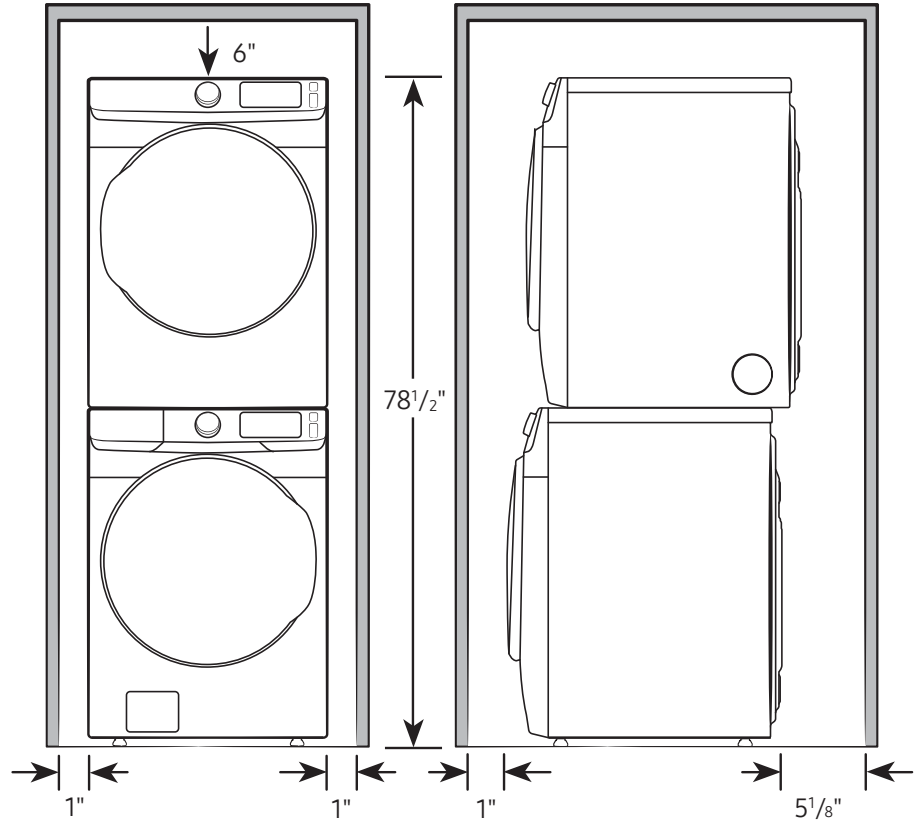

7.5 cu. ft. AI Smart Dial Electric Dryer with Super Speed Dry and MultiControl™

Installation Specifications – Stacked Pair

Clearances indicated are for stacked pairs. The closet front must have two unobstructed air openings for a combined minimum total area of 72-inch².