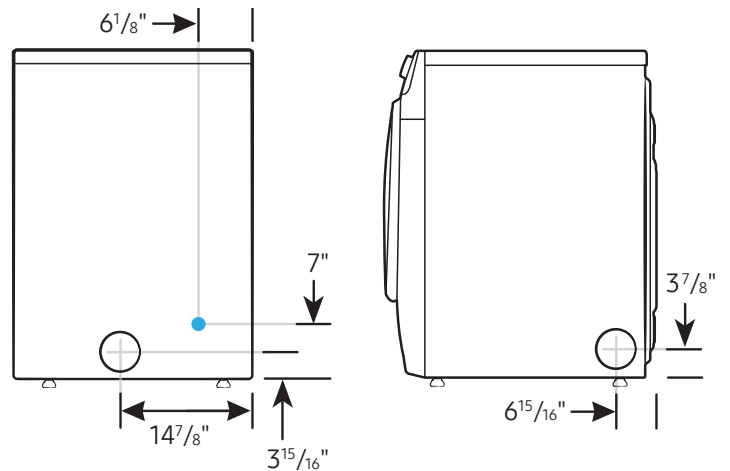

DVE46BG6500V

7.5 cu. ft. AI Smart Dial Electric Dryer with Super Speed Dry and MultiControl™

Dimensions

Required dimensions for installation with pedestal:

Installation Specifications – Side-by-Side

If the washer and dryer are installed together or the dryer alone, the closet front must have two unobstructed air openings for a combined minimum total area of 72-inch². Your washer alone does not require a specific air opening.

Alcove or closet installation

Minimum clearance for closet and alcove installations:

Connection Dimensions

Back and side view of dryer

LEGEND:

- Cold Water Connection

Actual color may vary. Design, specifications, and color availability are subject to change without notice. Non-metric weights and measurements are approximate.

©2022 Samsung Electronics America, Inc., 85 Challenger Road, Ridgefield Park, NJ 07660. Tel: 800-SAMSUNG.samsung.com. Samsung is a registered trademark of Samsung Electronics Co., Ltd.