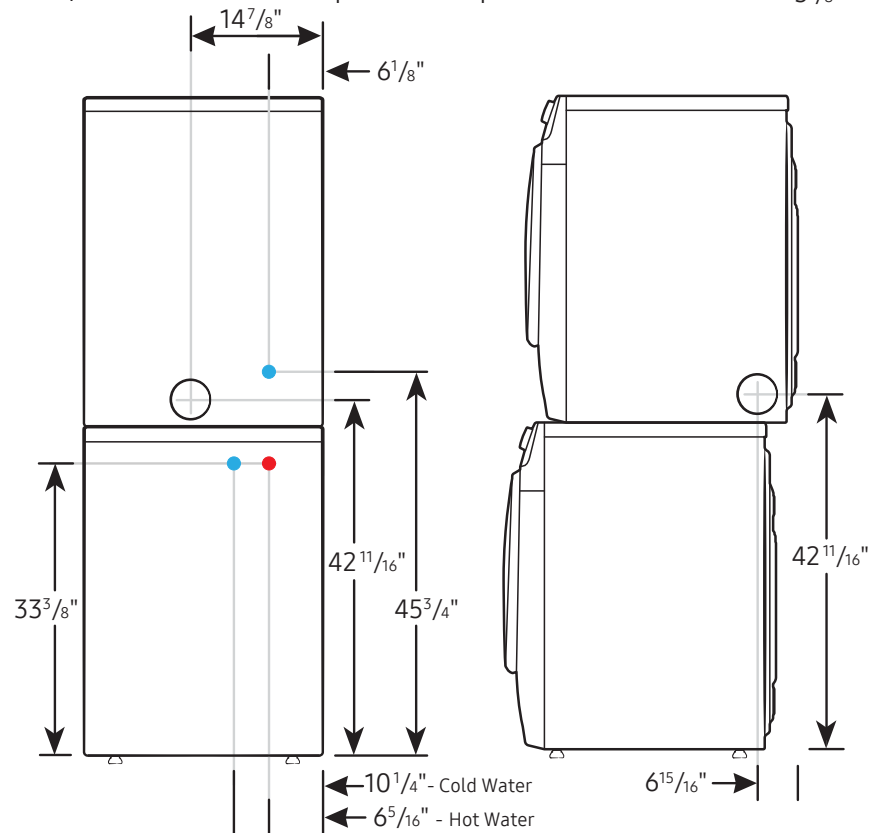

Alcove or closet installation

Minimum clearance for closet and alcove installations:

Connection Dimensions

Back and side view of dryer

LEGEND:

- Cold Water Connection

Actual color may vary. Design, specifications, and color availability are subject to change without notice. Non-metric weights and measurements are approximate.

Installation Specifications – Stacked Pair

Clearances indicated are for stacked pairs. The closet front must have two unobstructed air openings for a combined minimum total area of 72-inch².

Connection Dimensions

Back and side views of stacked pair

- LEGEND:**
- Cold Water Connection
 - Hot Water Connection

Actual color may vary. Design, specifications, and color availability are subject to change without notice. Non-metric weights and measurements are approximate.