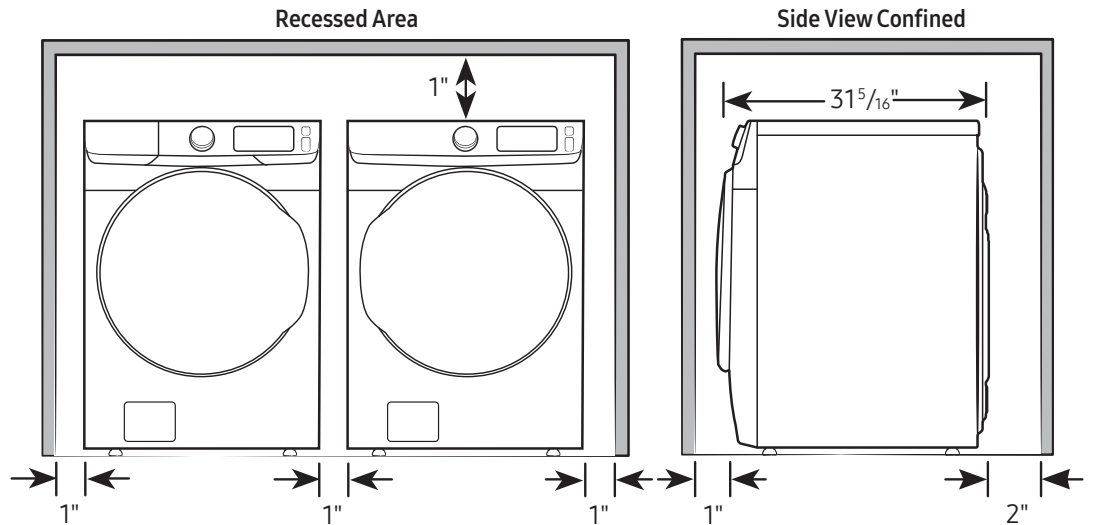

Alcove or closet installation

Minimum clearance for closet and alcove installations:

Connection Dimensions

Back and side view of dryer

LEGEND:

- Cold Water Connection

Actual color may vary. Design, specifications, and color availability are subject to change without notice. Non-metric weights and measurements are approximate.

©2022 Samsung Electronics America, Inc., 85 Challenger Road, Ridgefield Park, NJ 07660. Tel: 800-SAMSUNG.samsung.com. Samsung is a registered trademark of Samsung Electronics Co., Ltd.