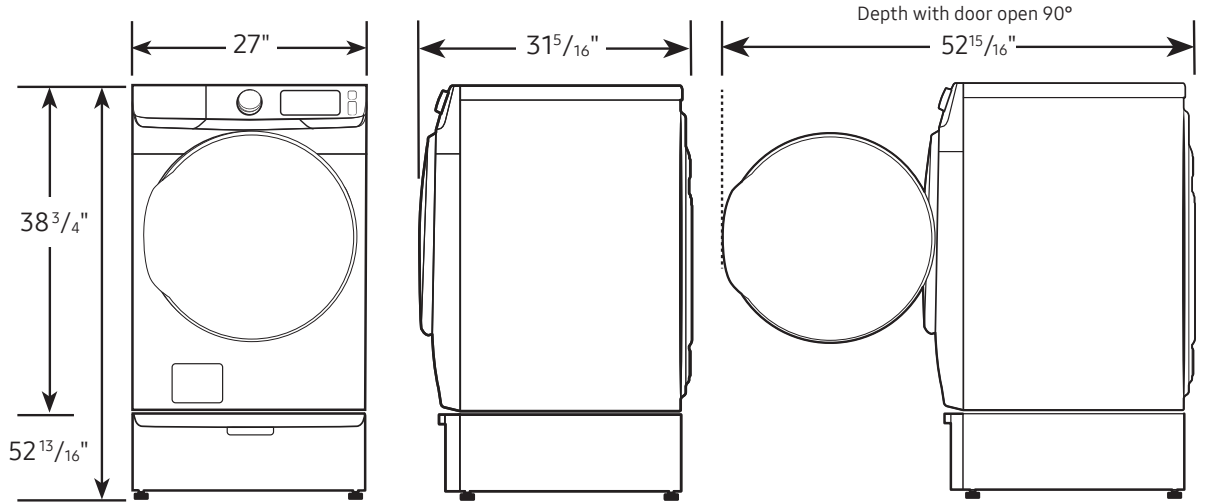

Installation Specifications – Side-by-Side

If the washer and dryer are installed together or the dryer alone, the closet front must have two unobstructed air openings for a combined minimum total area of 72-inch². Your washer alone does not require a specific air opening.