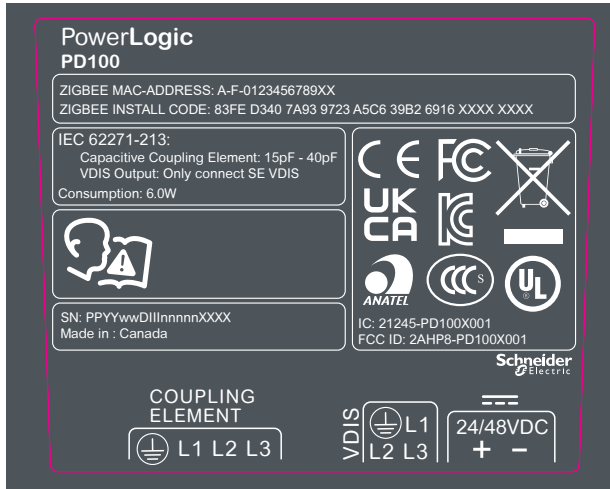

VIVALDI
MARKING - Technical Label

Top view

Typography definition

Normative logotype

- Step 2
- Step 3

- Pantone white
- SE-GREY6 same color as cover or transparent
- Cut