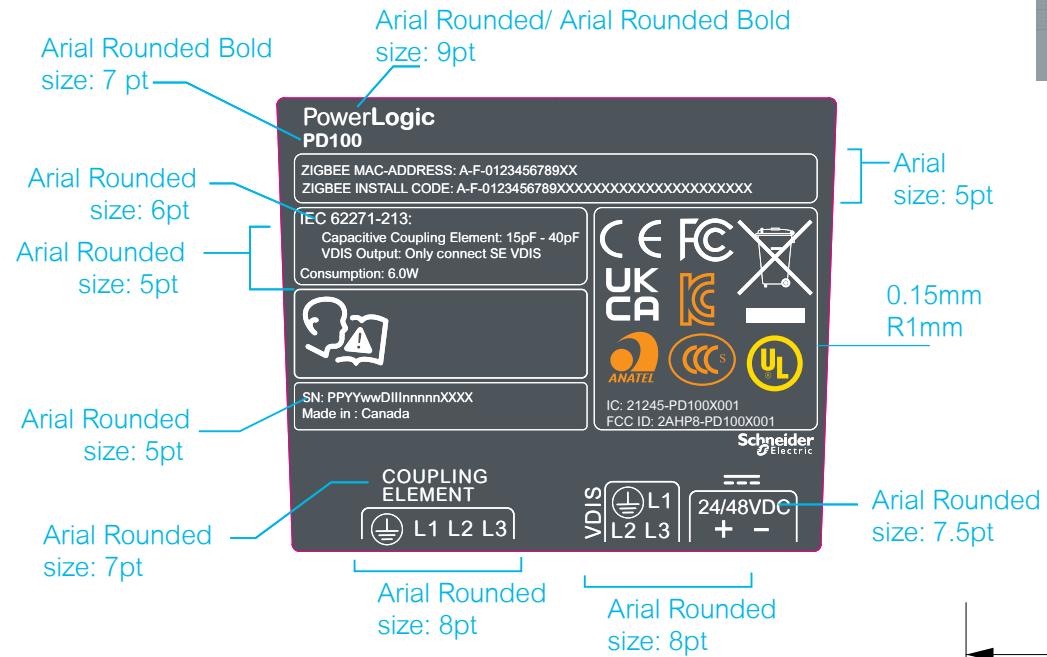

VIVALDI
MARKING - Technical Label

Top view

Typography definition

Normative logotype

- Step 2
- Step 3

- Pantone white
- SE-GREY6 same color as cover or transparent
- Cut