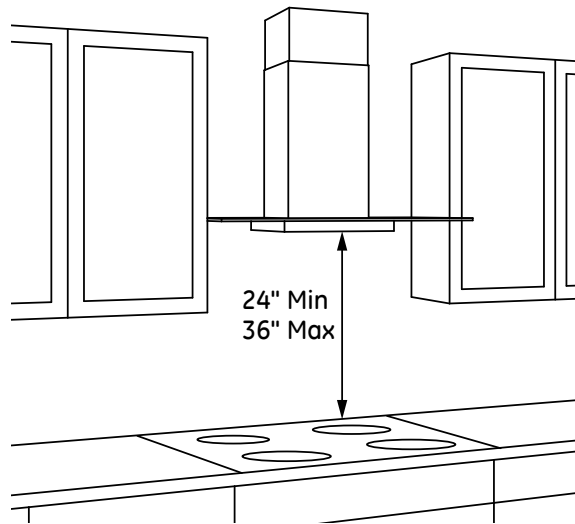

PVW7361SJ/EJ

GE Profile™ Series 36" Wall-Mount Glass Canopy Chimney Hood

DIMENSIONS AND INSTALLATION INFORMATION (IN INCHES)

INSTALLATION INFORMATION:

Before installing, consult Use & Care/installation instructions packed with product for current dimensional data.

OPTIONAL ACCESSORIES

JXDC71SS/ES-10(ft.) Ceiling Duct Cover Kit
Max ceiling height installation with kit - 10'-0"

JXRC70-Remote Control

JXCF71-Charcoal Filter
(needed if used in recirculation mode)

| Amp Rating | |
|------------|-----|
| 120V | 5.3 |

36" Models Require a 36"-Wide Opening

*The supplied duct cover fits 7'-5" to 9'-3" ceiling heights (10" with optional high ceiling kit JXDC71)

The vent hood must be installed 24" min. and 36" max. above the cooking surface. The hood installation height above the cooking surface depends upon ceiling height. The telescopic duct cover conceals the ductwork running from the top of the hood to the ceiling.