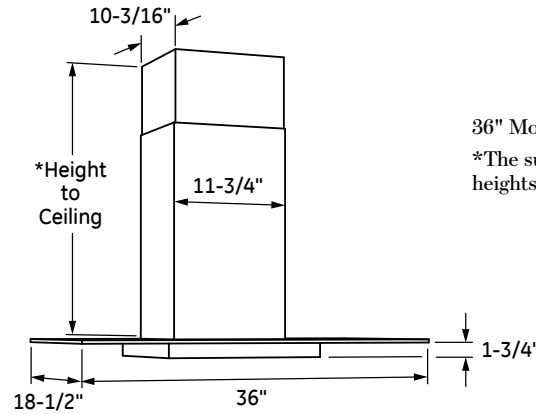

PVW7361SJ/EJ

GE Profile™ Series 36" Wall-Mount Glass Canopy Chimney Hood

DIMENSIONS AND INSTALLATION INFORMATION (IN INCHES)

INSTALLATION INFORMATION:

Before installing, consult Use & Care/installation instructions packed with product for current dimensional data.

OPTIONAL ACCESSORIES

JXDC71SS/ES-10(ft.) Ceiling Duct Cover Kit
Max ceiling height installation with kit - 10'-0"

JXRC70-Remote Control

JXCF71-Charcoal Filter
(needed if used in recirculation mode)

Amp Rating	
120V	5.3

36" Models Require a 36"-Wide Opening

*The supplied duct cover fits 7'-5" to 9'-3" ceiling heights (10" with optional high ceiling kit JXDC71)