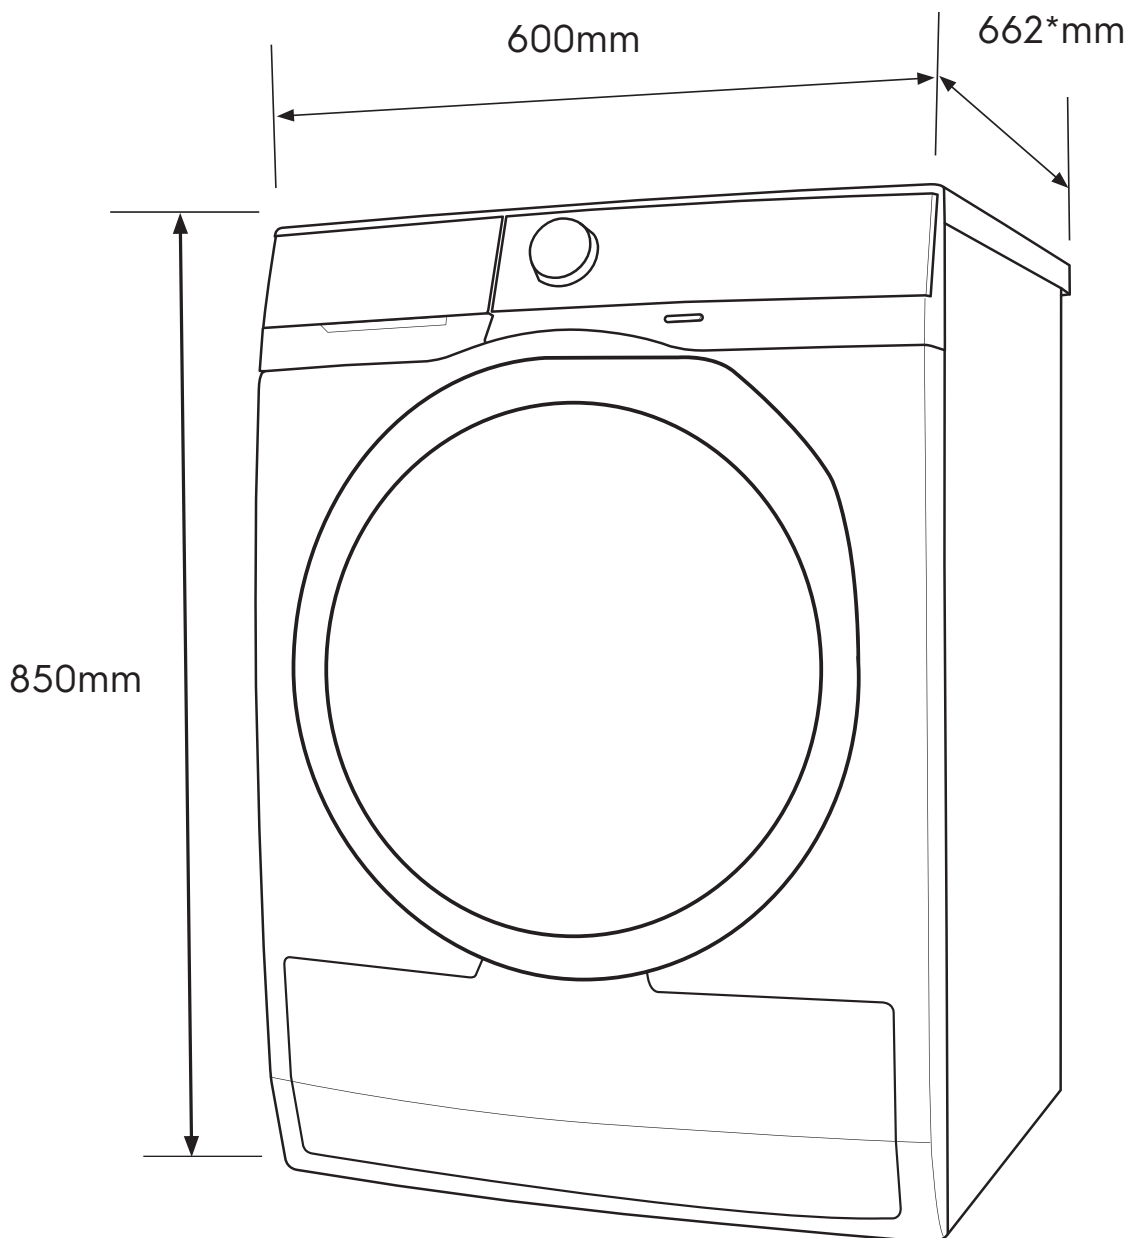

Dimension Guide

Dryers

Model:

EDH804U5WB

EDH803R7WB

EDH803R9WB

EDH903R9WB

**IMPORTANT**