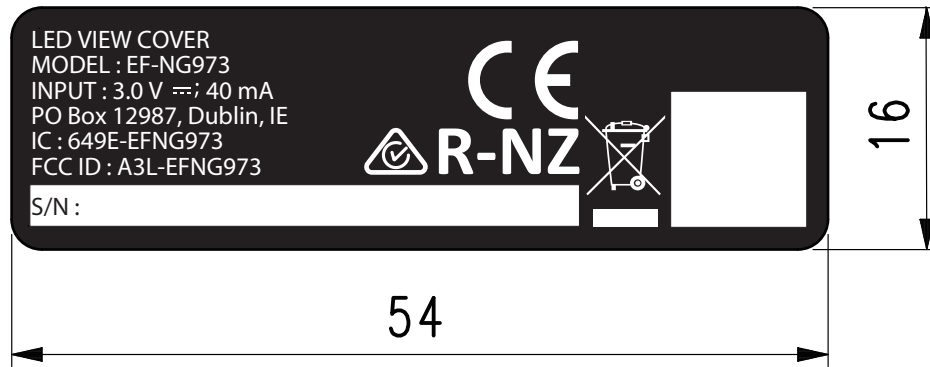

Label and Location

Samsung LED Cover Model Name: EF-NG973

FCC ID: A3L-EFNG973

Sample Label:

Location:

Inside view

FCC ID is located inside the LED Cover.