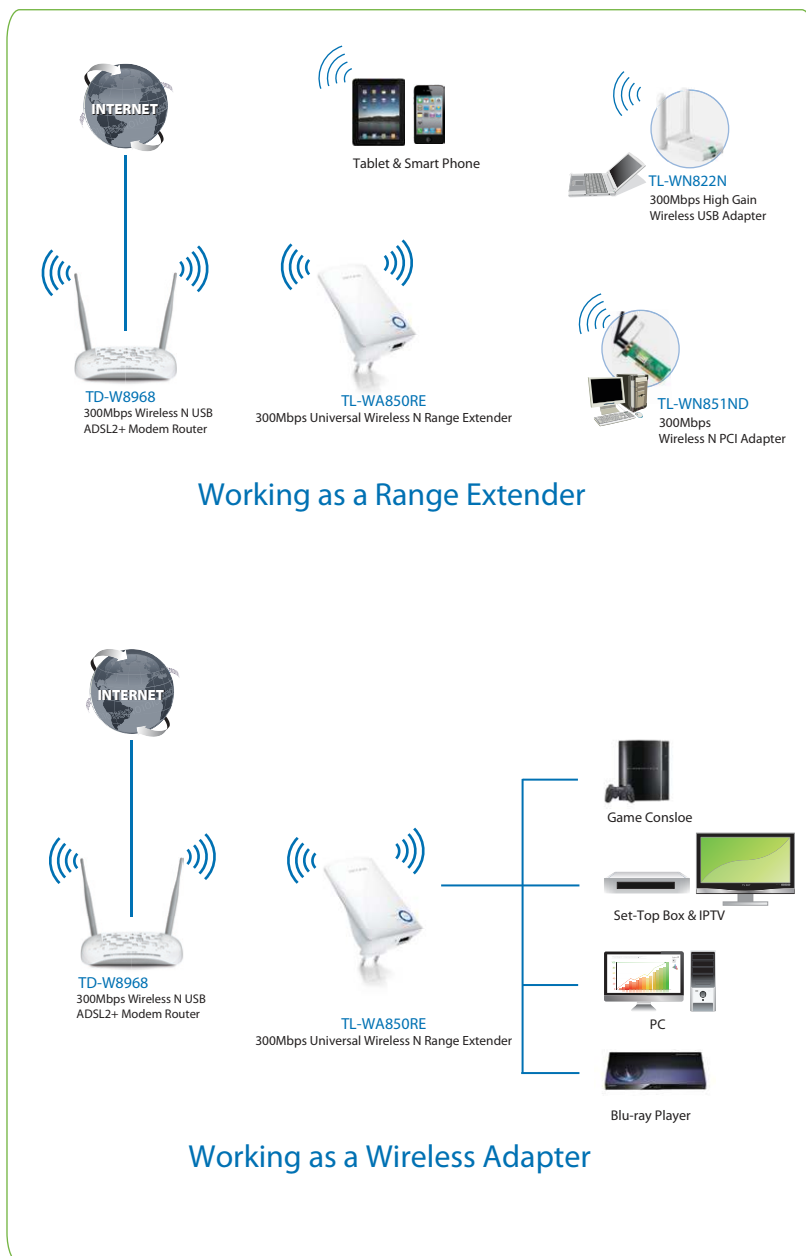

Diagram:

Package:

- 300Mbps Universal Wireless N Range Extender TL-WA850RE
- RJ-45 Ethernet Cable
- Resource CD
- Quick Installation Guide

Related Product:

- 300Mbps Wireless N USB ADSL2+ Modem Router TD-W8968
- 300Mbps Wireless N PCI Adapter TL-WN851ND
- 300Mbps High Gain Wireless USB Adapter TL-WN822N