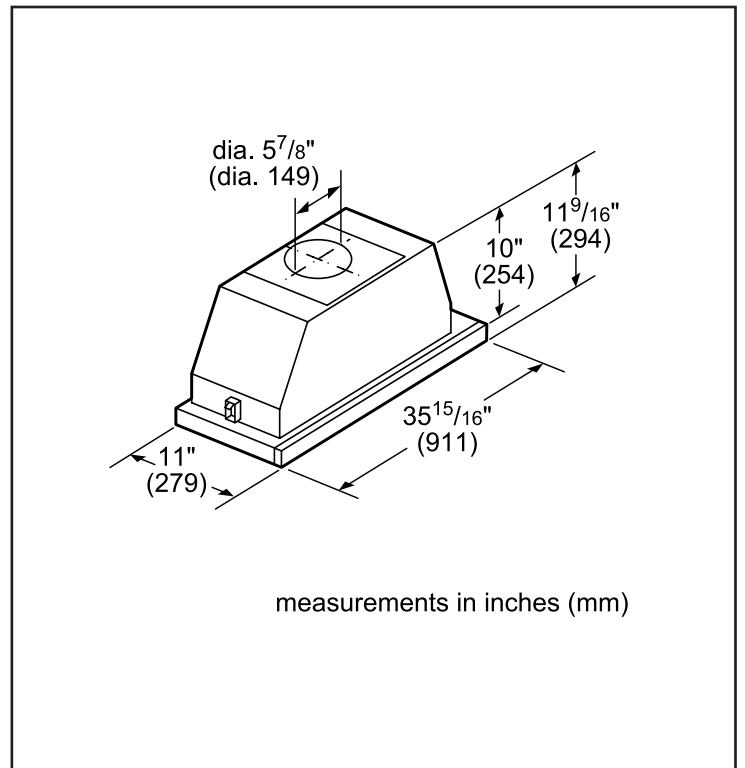

36" Pull-Out Hood

500 Series – Stainless Steel HUI56551UC

Installation Details

For help and assistance with Bosch accessories please visit: www.bosch-eshop.com/eshop/bosch/us or call 1-800-944-2904 Mon-Fri 5am to 6pm PST Sat 6am to 3pm PST

Notes: All height, width and depth dimensions are shown in inches. BSH reserves the absolute and unrestricted right to change product materials and specifications, at any time, without notice. Consult the product's installation instructions for final dimensional data and other details prior to making cutout. Applicable product warranty can be found in accompanying product literature or you may contact your account manager for further details.

Warranties: Bosch warrants that the Product is free from defects in materials and workmanship for a period of three hundred and sixty-five (365) days from the date of purchase. The foregoing timeline begins to run upon the date of purchase, and shall not be stalled, tolled, extended, or suspended, for any reason whatsoever. This Product is also warranted to be free from cosmetic defects in material and workmanship (such as scratches of stainless steel, paint/porcelain blemishes, chip, dents, or other damage) to the finish of the Product, for a period of thirty (30) days from the date of purchase or closing date for new construction. This cosmetic warranty excludes slight color variations due to inherent differences in painted and porcelain parts, as well as differences caused by kitchen lighting, product location, or other similar factors. This cosmetic warranty specifically excludes any display, floor, "As Is", or "B" stock appliances.

For more information on our entire line of products, go to www.bosch-home.com/us or call 1-800-944-2904

© BSH Home Appliances Corporation. All rights reserved. Bosch is a registered trademark of Robert Bosch GmbH.