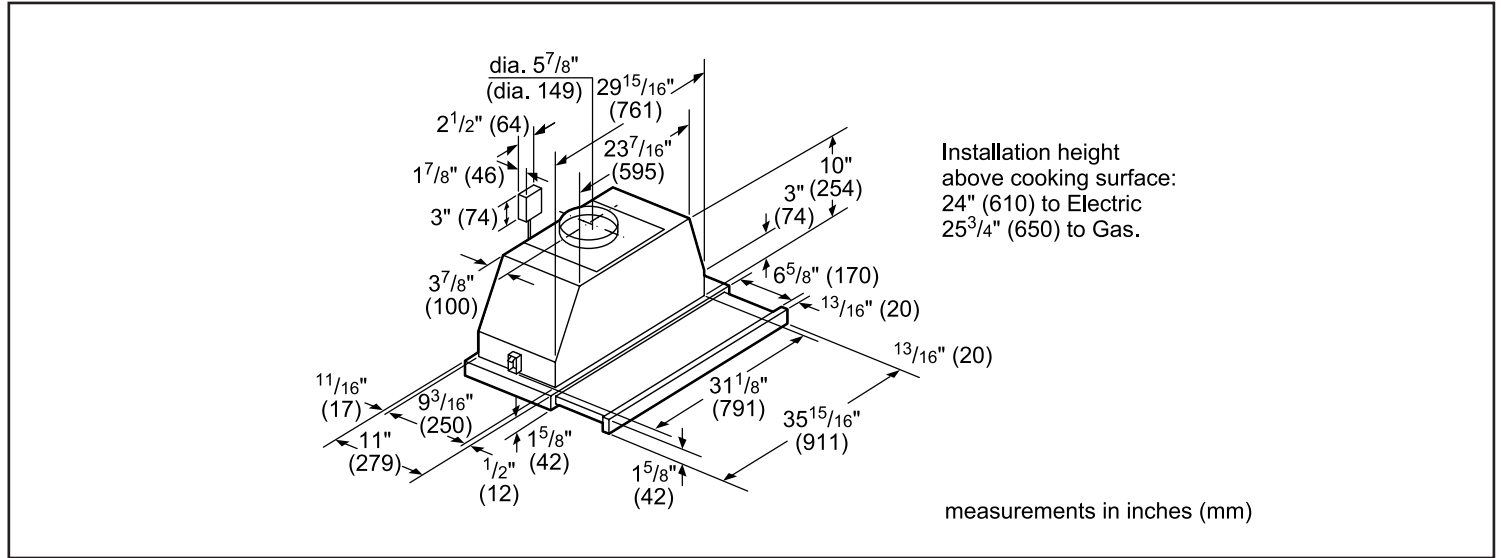

36" Pull-Out Hood

500 Series – Stainless Steel HUI56551UC

Installation Details

For help and assistance with Bosch accessories please visit: www.bosch-eshop.com/eshop/bosch/us or call 1-800-944-2904 Mon-Fri 5am to 6pm PST Sat 6am to 3pm PST

Notes: All height, width and depth dimensions are shown in inches. BSH reserves the absolute and unrestricted right to change product materials and specifications, at any time, without notice. Consult the product's installation instructions for final dimensional data and other details prior to making cutout. Applicable product warranty can be found in accompanying product literature or you may contact your account manager for further details.

Warranties: Bosch warrants that the Product is free from defects in materials and workmanship for a period of three hundred and sixty-five (365) days from the date of purchase. The foregoing timeline begins to run upon the date of purchase, and shall not be stalled, tolled, extended, or suspended, for any reason whatsoever. This Product is also warranted to be free from cosmetic defects in material and workmanship (such as scratches of stainless steel, paint/porcelain blemishes, chip, dents, or other damage) to the finish of the Product, for a period of thirty (30) days from the date of purchase or closing date for new construction. This cosmetic warranty excludes slight color variations due to inherent differences in painted and porcelain parts, as well as differences caused by kitchen lighting, product location, or other similar factors. This cosmetic warranty specifically excludes any display, floor, "As Is", or "B" stock appliances.

For more information on our entire line of products, go to www.bosch-home.com/us or call 1-800-944-2904

© BSH Home Appliances Corporation. All rights reserved. Bosch is a registered trademark of Robert Bosch GmbH.