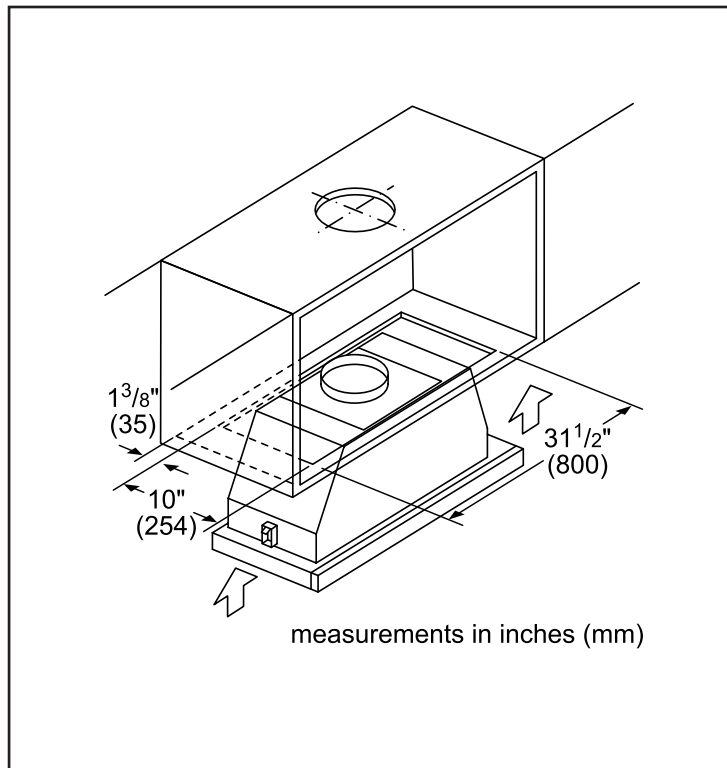

36" Pull-Out Hood

500 Series – Stainless Steel HUI56551UC

Installation Details

For help and assistance with Bosch accessories please visit: www.bosch-eshop.com/eshop/bosch/us or call 1-800-944-2904 Mon-Fri 5am to 6pm PST Sat 6am to 3pm PST

Notes: All height, width and depth dimensions are shown in inches. BSH reserves the absolute and unrestricted right to change product materials and specifications, at any time, without notice. Consult the product's installation instructions for final dimensional data and other details prior to making cutout. Applicable product warranty can be found in accompanying product literature or you may contact your account manager for further details.

Warranties: Bosch warrants that the Product is free from defects in materials and workmanship for a period of three hundred and sixty-five (365) days from the date of purchase. The foregoing timeline begins to run upon the date of purchase, and shall not be stalled, tolled, extended, or suspended, for any reason whatsoever. This Product is also warranted to be free from cosmetic defects in material and workmanship (such as scratches of stainless steel, paint/porcelain blemishes, chip, dents, or other damage) to the finish of the Product, for a period of thirty (30) days from the date of purchase or closing date for new construction. This cosmetic warranty excludes slight color variations due to inherent differences in painted and porcelain parts, as well as differences caused by kitchen lighting, product location, or other similar factors. This cosmetic warranty specifically excludes any display, floor, "As Is", or "B" stock appliances.

For more information on our entire line of products, go to www.bosch-home.com/us or call 1-800-944-2904

© BSH Home Appliances Corporation. All rights reserved. Bosch is a registered trademark of Robert Bosch GmbH.