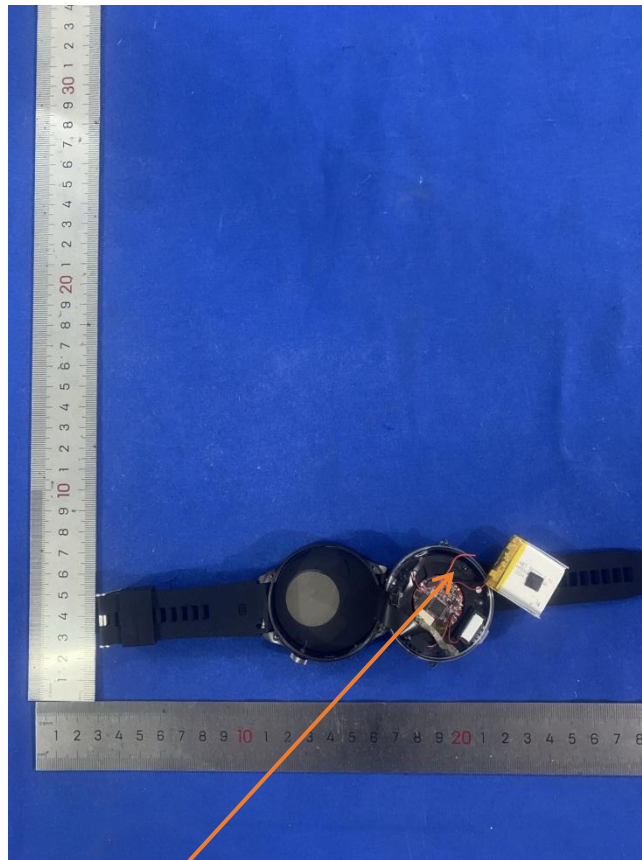

Internal photographs

FCC ID: 2BCKX-DK69

Antenna