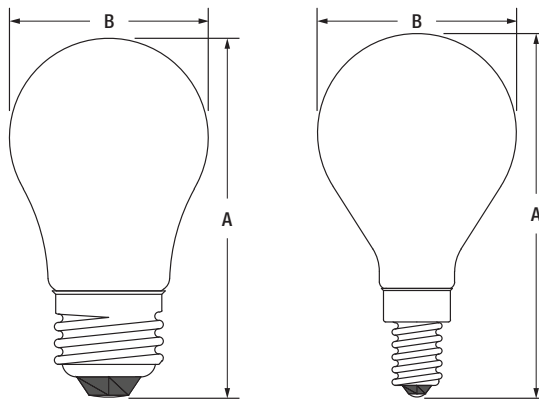

*FCC Title 47 CFR, Part 15 Subpart B Class B

Specification Data

Catalog #	Type
Project	
Comments	
Prepared by	

Ordering Guide

LED	XX	A15	X	DIM	9	XX	XX	13Y	TL	BL2
LED	Wattage 5.5 = 5.5 Watts 8 = 8 Watts	Lamp Type A15	Blank = Medium Base C = Candelabra Base	DIM = Dimmable	CRI 9 = 90	Color Temperature 27 = 2700K 50 = 5000K	Bulb Finish CL = Clear F = Frosted	Lamp Life 13Y = 13 Year Life	TL = Natural with TruWave Technology™	BL2 = 2PK Blister

Physical Information

	(A) Height inches (mm)	(B) Diameter inches (mm)
A15 E12 Base	3.43 (87)	1.85 (47)
A15 E26 Base	3.39 (86)	1.85 (47)

Color Quality Comparison

LEDVANCE LLC
 200 Ballardvale Street
 Wilmington, MA 01887 USA
 Phone 1-800-LIGHTBULB (1-800-544-4828)
 www.sylvania.com