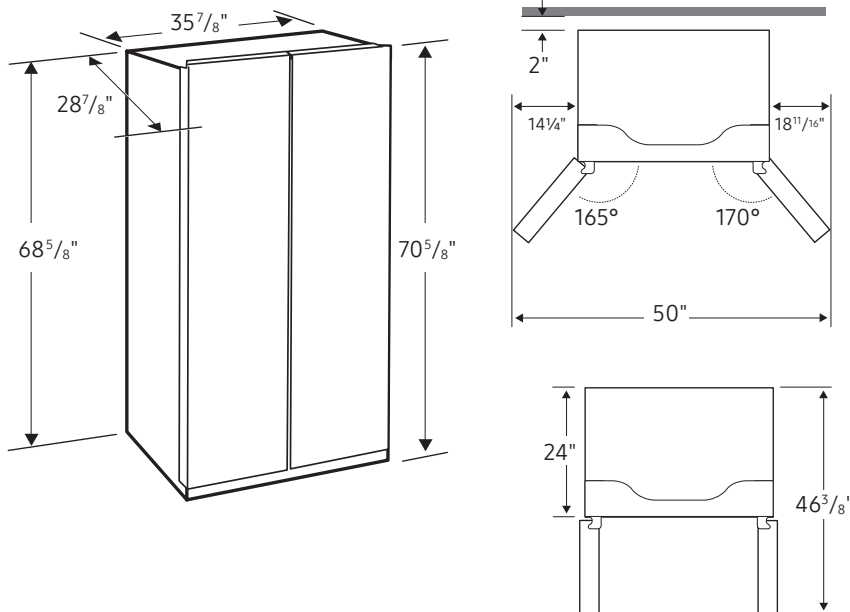

Installation Specifications

1. Measure the height, width and depth of the opening, making sure to include baseboards, molding tile, countertop overhang, etc. Check to be sure there is enough room to open the door (consider walls, islands or other obstacles when measuring).
2. Refer to illustration below to determine dimensions.
3. Allow 2.5" of clearance on hinge side of refrigerator when installing next to a wall where handle may make contact.
4. Allow 1" minimum clearance at rear for proper air circulation and water/electrical connections. Allow a 3/8" minimum clearance at sides and top for ease of installation.
5. Ensure each door and entryway in the home is wide enough for the refrigerator to be moved through easily.

For optimal usage and ability to open refrigerator doors completely, do not install next to a wall.

Please note: The following dimension and cutout information is for planning purposes only. For complete installation details, consult manual packed with product or download manual online at samsung.com.

Dimensions

Total Capacity: 22.6 cu. ft.

Refrigerator: 14.6 cu. ft.

- 4 Tempered Glass Shelves
- Slide-In Shelf
- 2 Drawers
- 5 Door Bins
 - 3 Gallon Bins
 - 2 Door Bins
- Top LED Lighting

Freezer: 8.0 cu. ft.

Dimensions (WxHxD without hinges and door): 35⁷/₈" x 68⁵/₈" x 24"

Weight: 263 lbs

Shipping Dimensions & Weight (WxHxD)

Dimensions: 37³/₄" x 75³/₈" x 30¹/₈"

Weight: 271 lbs

Color

White Glass

Fingerprint Resistant Stainless Steel