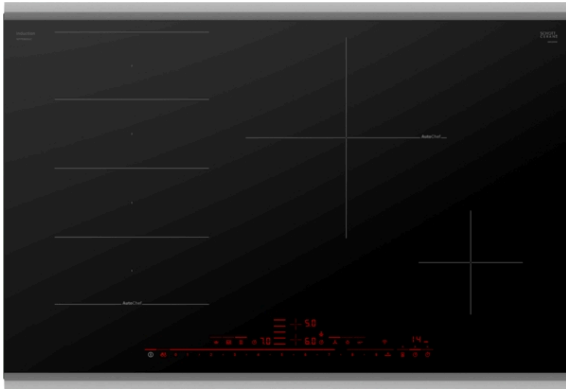

**Benchmark®, Induction Cooktop, 30",
Black
NITP060SUC**

**FlexInduction® cooktop allows you to place
your cookware wherever you want on the
flexible cooking zone.**

- **DirectSelect Premium:** Direct, simple selection of the desired cooking zone, power and additional functions.
- **FlexInduction®** - provides more flexibility by combining two cooking zones into one larger zone.
- **AutoChef®** - regulates temperatures continuously during frying and adjusts them precisely as needed.
- With **Home Connect®**, remotely monitor your cooktop to check if you inadvertently left it on.
- **PowerMove®** - divides FlexInduction® into 3 preset power level zone. Simply move the cookware to change the power level.

Technical Data

Sealed Burners : No

Burners with booster : All

Power of 2nd heating element (W) : 3.3 kW

Optional accessories

HEZ390210 : System pan diameter 15 cm

HEZ390220 : System pan diameter 19 cm

HEZ390230 : System pan diameter 21cm

HEZ390512 : Teppan Yaki (large)

Benchmark® , Induction Cooktop, 30", Black NITP060SUC

**FlexInduction® cooktop allows you to place
your cookware wherever you want on the
flexible cooking zone.**

Design

- 4 Induction Cooking Zones
- PreciseSelect® Premium - Direct Cooking Level Selection (17 Settings)
- Front and Back Stainless Steel Strip for a Premium Look