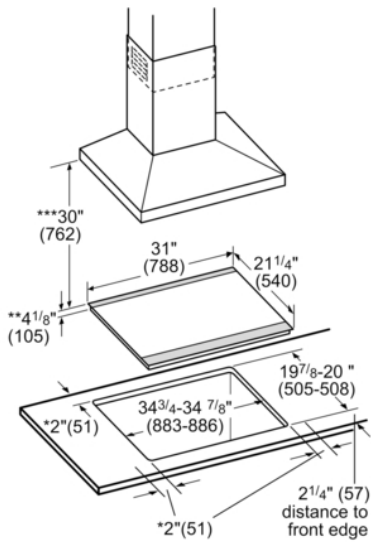

Benchmark®, Induction Cooktop, 30", Black NITP060SUC