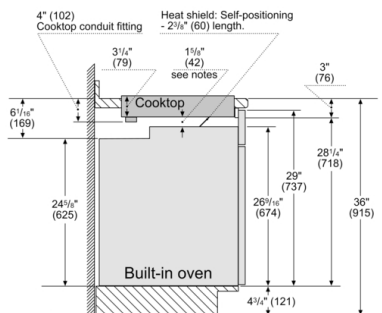

* Minimum distance from the hob cut-out
30" Built-in oven – under induction cooktop

Notes:

Dimensions based on standard countertop height (36" with 4¹/₈" toe kick including base plate).

measurements in inches (mm)