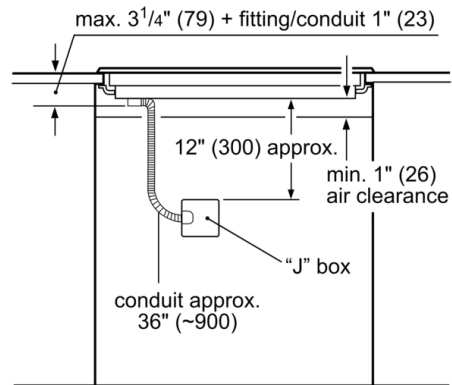

Benchmark®, Induction Cooktop, 30", Black NITP060SUC

* Minimum distance from the hob cut-out
30" Built-in oven – under induction cooktop

Notes:

Dimensions based on standard countertop height (36" with 4¹/₈" toe kick including base plate).

measurements in inches (mm)

Measurements in inches (mm)

Measurements in inches (mm)