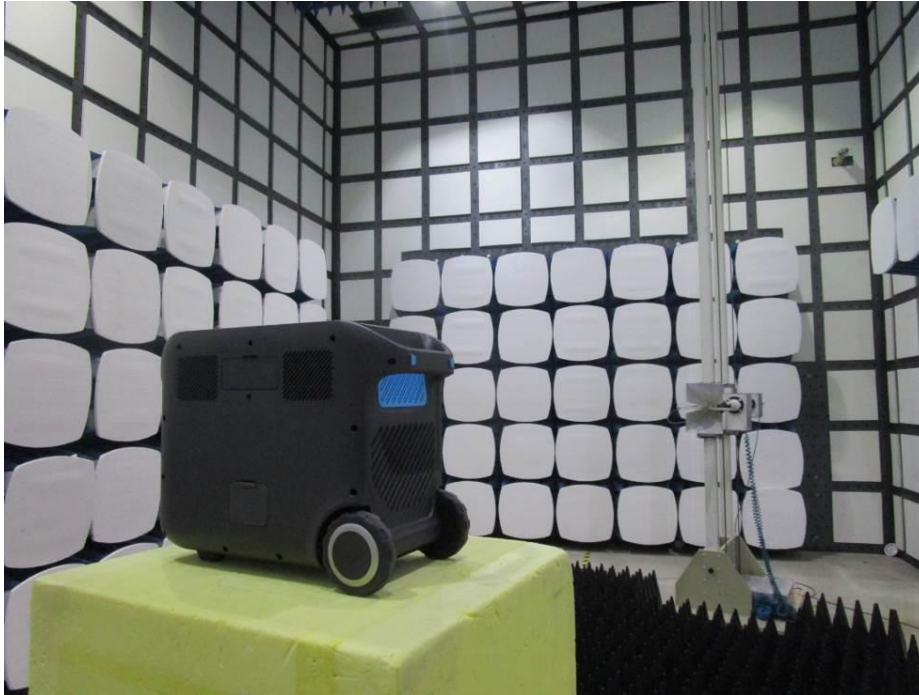

Appendix

Test Setup Photos

for SZCR2305001643AT

FCC ID: 2AOKB-A1780

Test Setup Photo

Conducted Emissions at AC Power Line (150kHz-30MHz)

Radiated Spurious Emissions Below 1GHz

Radiated Spurious Emissions Above 1GHz