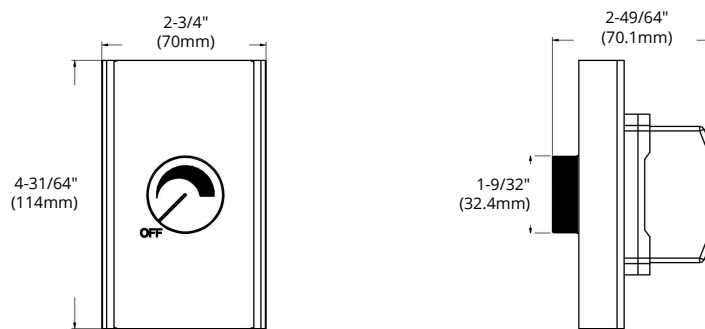

MODEL OD-SCV-10A

HIGHLIGHTS

- Fully variable 10 amps Rotary Pole Speed Control for ORTECH AC and DC Motor Fans
- The principle of the knob is from low to high with mark and also mark OFF in the wallplate
- The colour of knob is ORTECH white
- Has single pole

SPECIFICATIONS

Model	OD-SCV-10A
Voltage	120V AC /60Hz
Amps	10A
Type	Fully variable
Pole	Single

DIMENSIONS

Reference	QTY.	Remarks	Project:
			Location:
			Architect:
			Engineer:
			Contractor:
			Submitted by:
			Date: