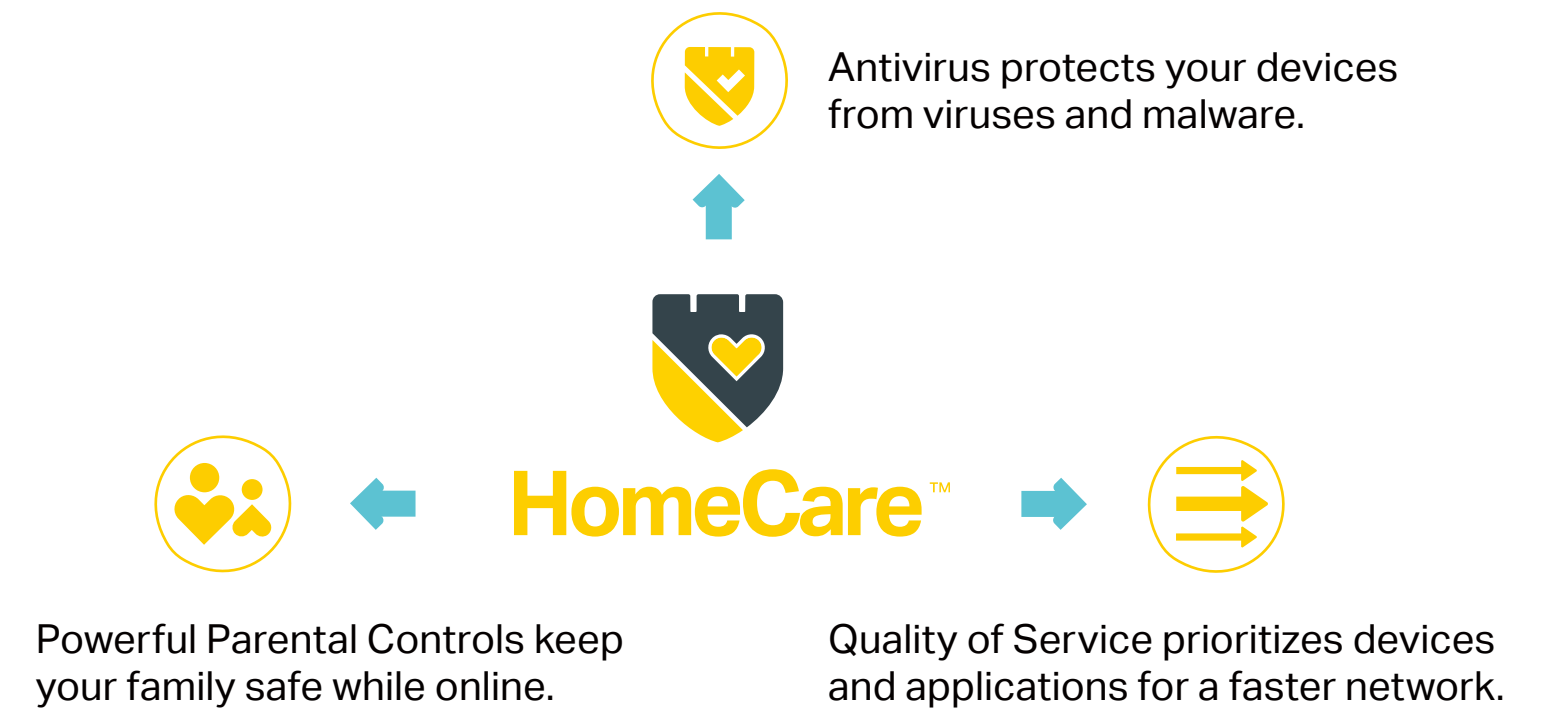

## High-Speed Transmission Powered by Link Aggregation

Link aggregation accelerates data transfer to network-attached storage (NAS) devices by combining two separate Ethernet ports into a 2 Gbps connection.

## HomeCare™ for the Most Comprehensive Home Wi-Fi Security

Create a customized and more secure Wi-Fi network with TP-Link HomeCare™. Antivirus, Parental Controls and QoS powered by Trend Micro® give you the tools you need to fully manage your network.