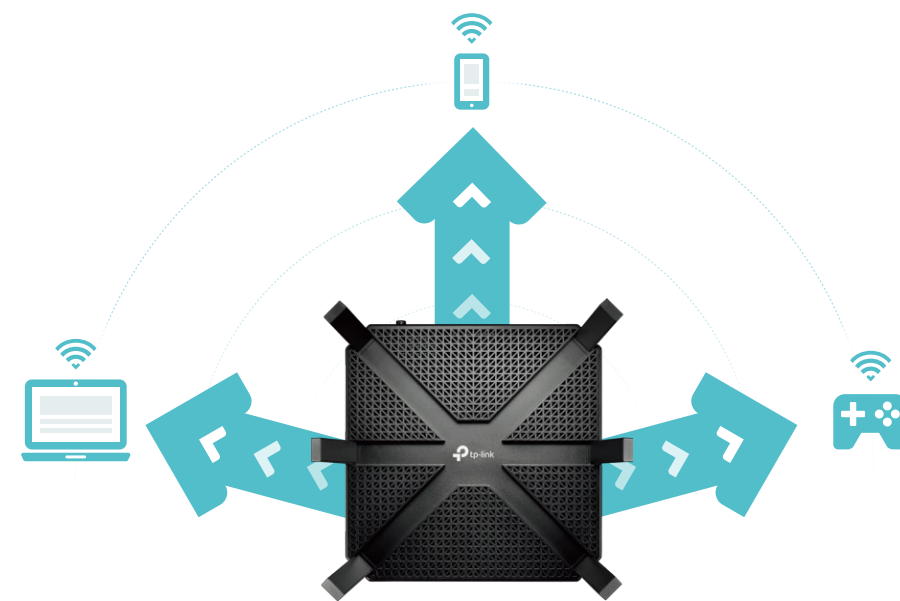

## Tri-Band for Multiple Connections

With one 2.4 GHz and two 5 GHz bands, the Archer C4000 keeps all your devices connected without slowing down your network. Now, you can game and stream in 4K on multiple devices at the same time.

## Powerful 1.8 GHz 64-bit CPU

The powerful 1.8 GHz 64-bit CPU, three co-processors and 512 MB of RAM work together to power your network.

## MU-MIMO for Multiple Connections

MU-MIMO technology serves up to multiple devices at once, reducing wait time, increasing Wi-Fi throughput for every device and making each stream more efficient.

**Traditional Router**  
Sends data to one device at a time

**MU-MIMO Router**  
Simultaneously sends data to multiple devices