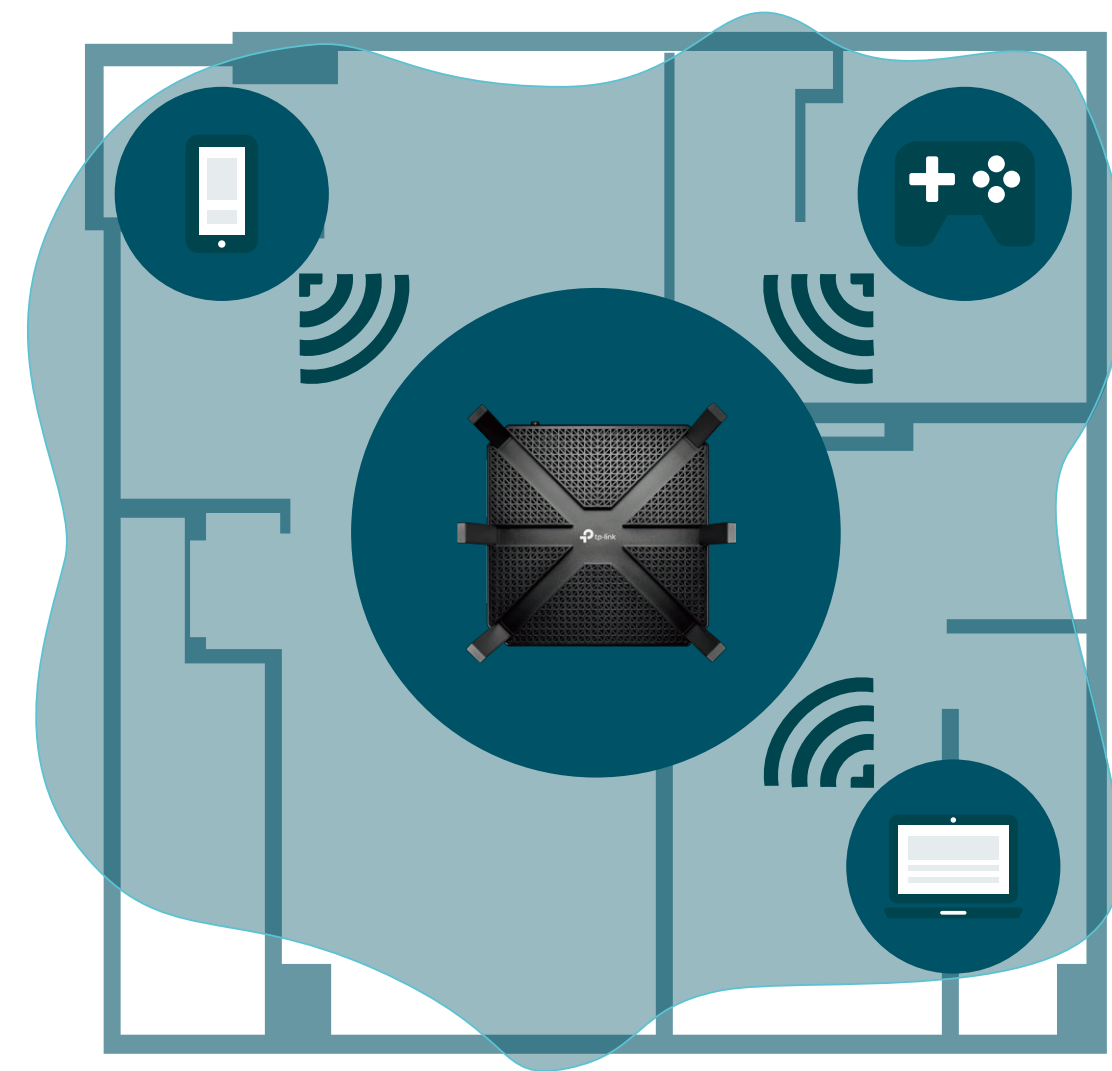

## MU-MIMO for Multiple Connections

MU-MIMO technology serves up to multiple devices at once, reducing wait time, increasing Wi-Fi throughput for every device and making each stream more efficient.

**Traditional Router**  
Sends data to one device at a time

**MU-MIMO Router**  
Simultaneously sends data to multiple devices

## Far-Reaching Wi-Fi Coverage

RangeBoost greatly improves the ability of the router to detect devices that are further away or low-powered while Beamforming boosts wireless signal strength toward them, giving your network even greater coverage.