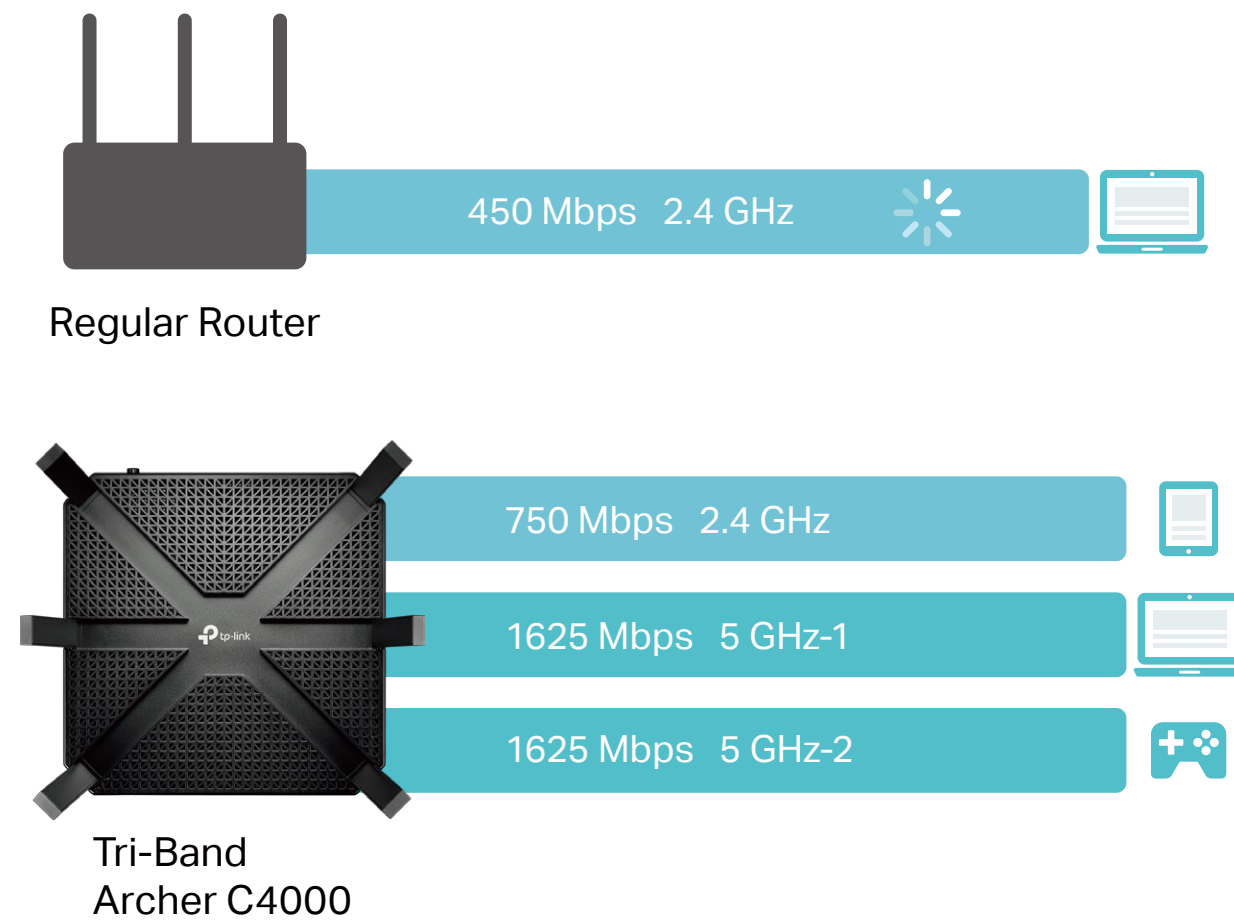

## Powerful 1.8 GHz 64-bit CPU

The powerful 1.8 GHz 64-bit CPU, three co-processors and 512 MB of RAM work together to power your network.