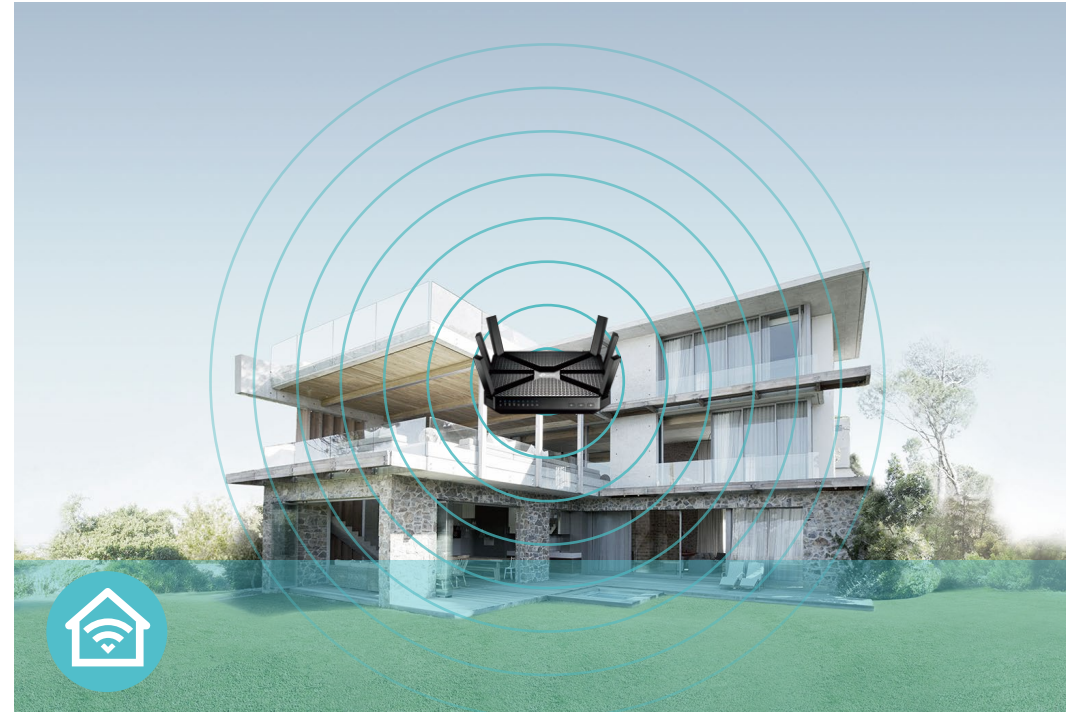

Wi-Fi Range

- **Ultimate Range Wi-Fi** – 6 high-performance antennas with a high-powered amplifier ensure the widespread Wi-Fi coverage and a stable connection
- **Wi-Fi with Beamforming** – Beamforming technology locates the connected devices and further improves the Archer C4000's range and the signal strength to each mobile device, delivering a more reliable and efficient wireless connection