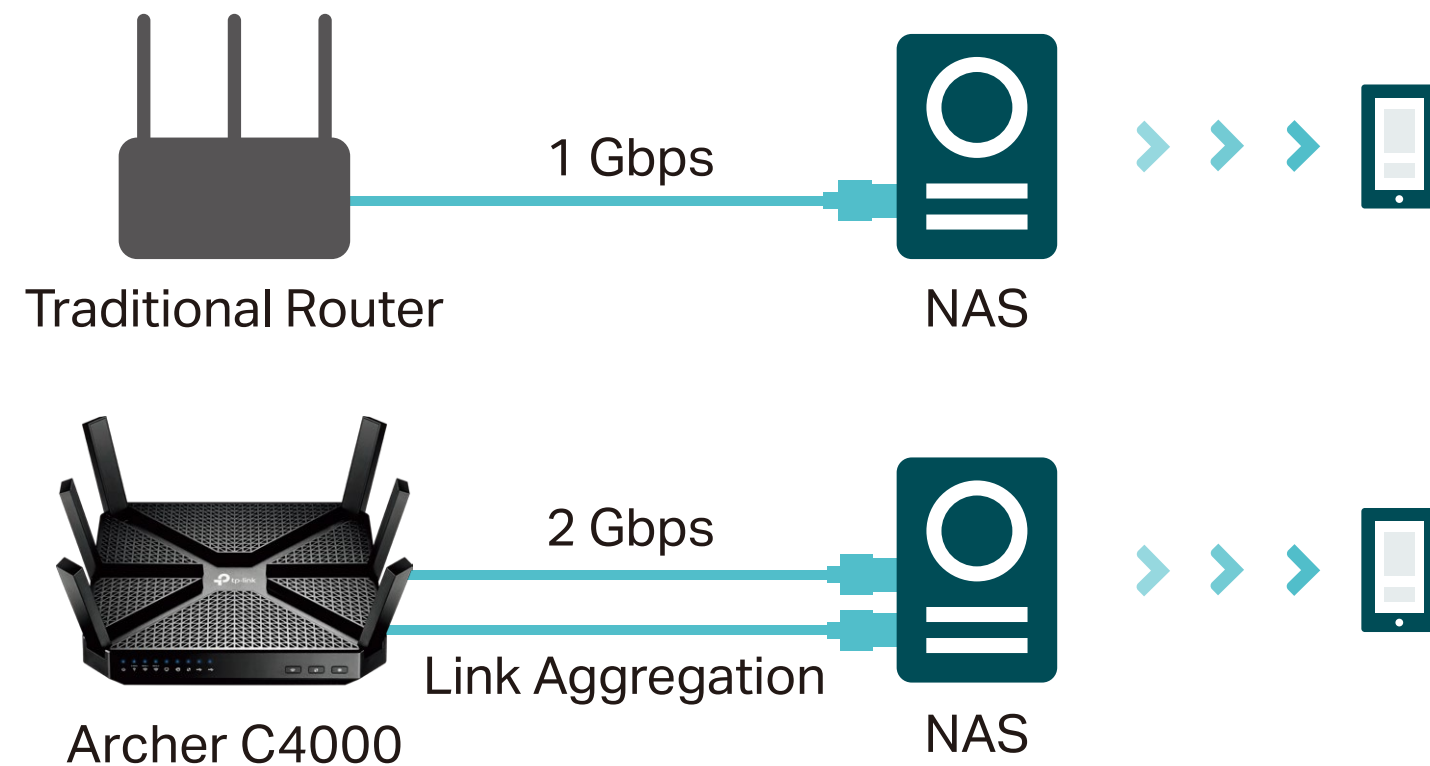

## Smart Connect for Efficient Performance

Intelligently selects the best available Wi-Fi band for each device to keep connection at top-speed—without worry of weak or dropped connections.

## Airtime Fairness

Equally divides attention between new devices like your gaming rig and older devices to improve Wi-Fi performance and reliability without limiting your network.

### Normal Time

## High-Speed Transmission Powered by Link Aggregation

Link aggregation accelerates data transfer to network-attached storage (NAS) devices by combining two separate Ethernet ports into a 2 Gbps connection.