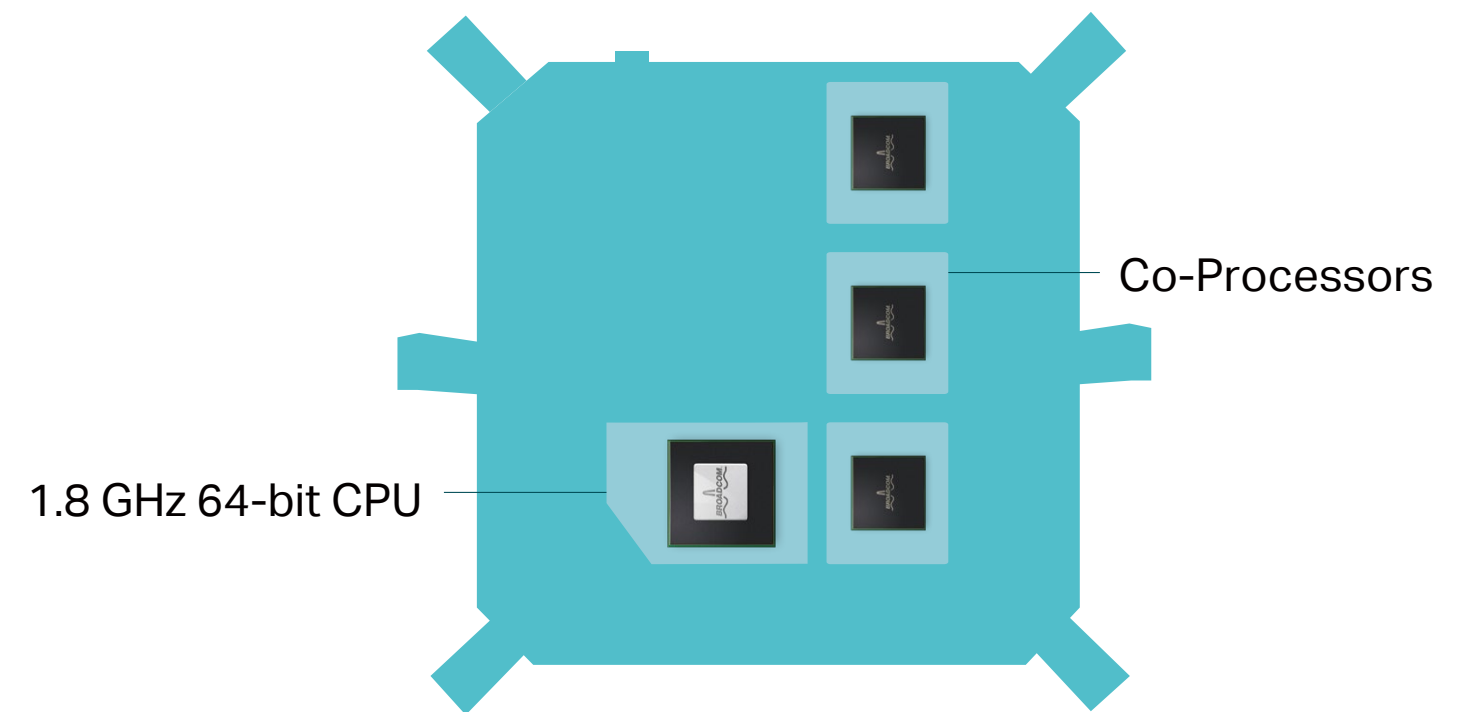

## Tri-Band for Multiple Connections

With one 2.4 GHz and two 5 GHz bands, the Archer C4000 keeps all your devices connected without slowing down your network. Now, you can game and stream in 4K on multiple devices at the same time.

## Powerful 1.8 GHz 64-bit CPU

The powerful 1.8 GHz 64-bit CPU, three co-processors and 512 MB of RAM work together to power your network.