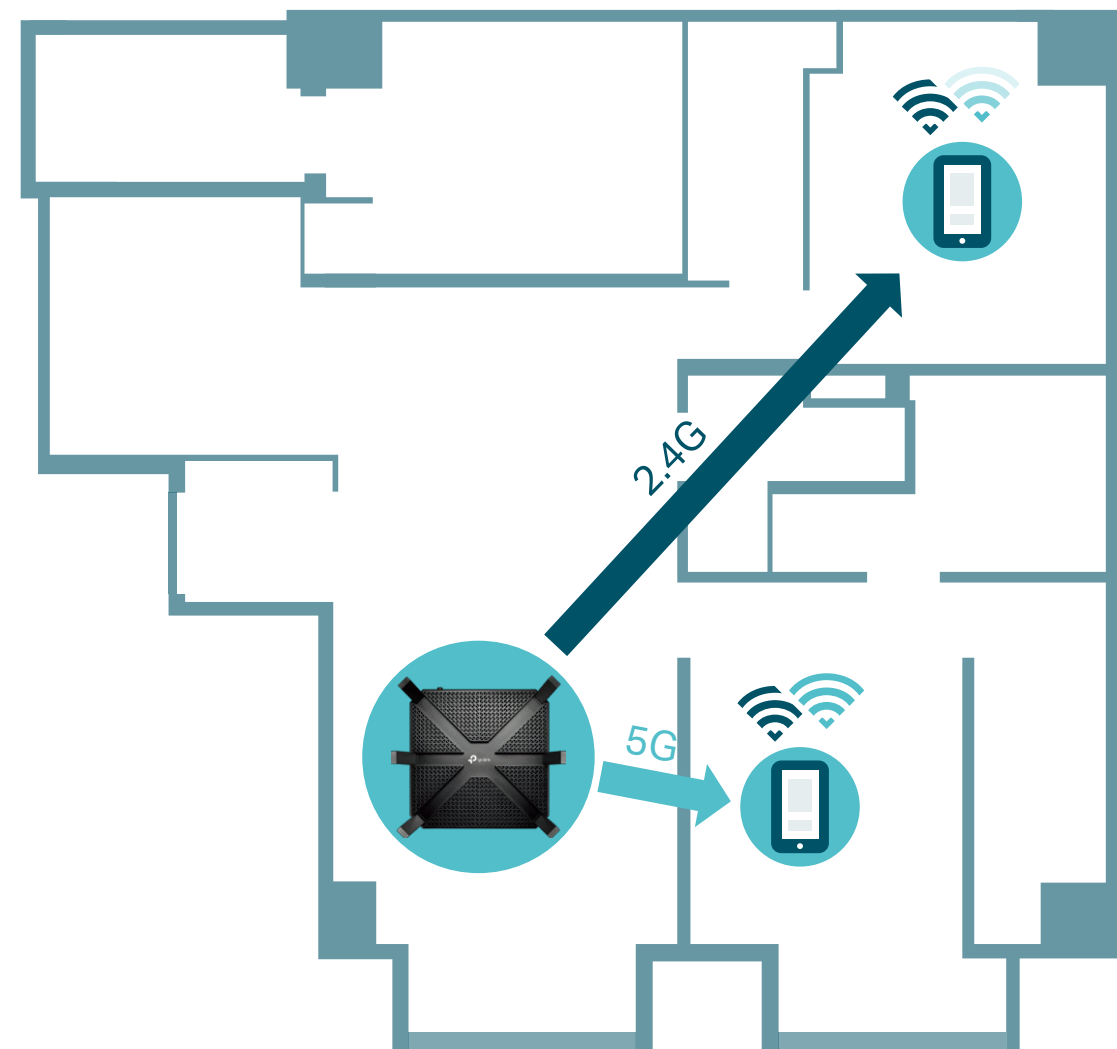

Highlights

Smart Connect for Efficient Performance

Intelligently selects the best available Wi-Fi band for each device to keep connection at top-speed—without worry of weak or dropped connections.