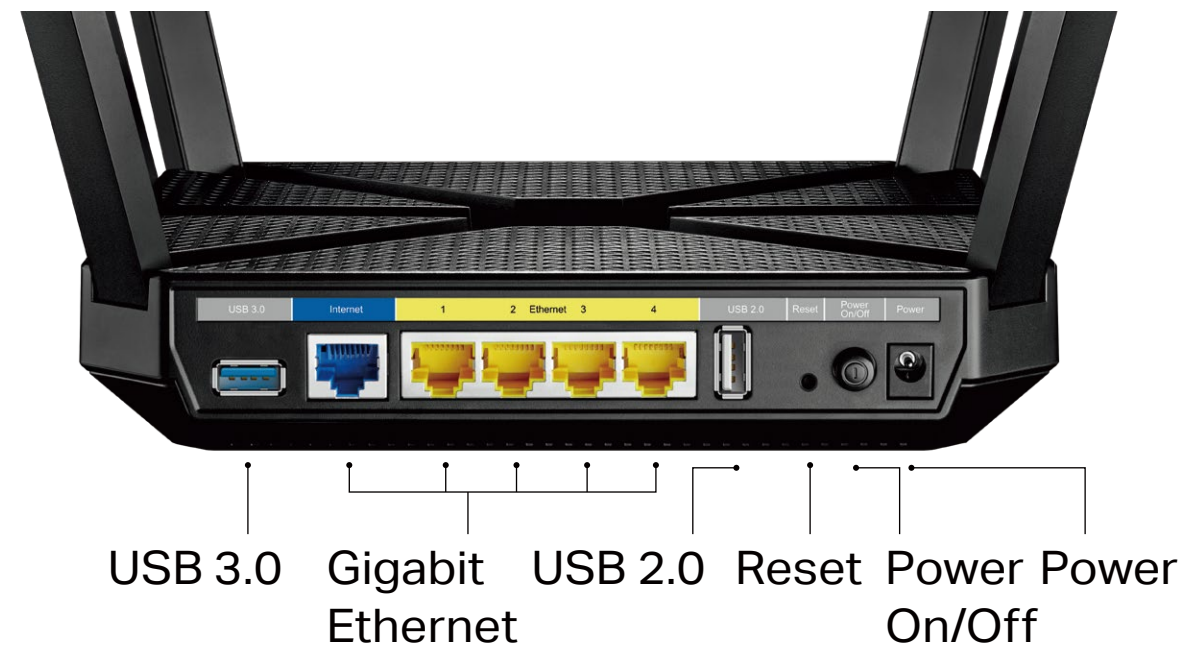

Specifications

Hardware

- Ethernet Ports: 4 10/100/1000 Mbps LAN Ports, 1 10/100/1000 Mbps WAN Port
- USB Ports: 1 USB 3.0 Port, 1 USB 2.0 Port
- Buttons: Wireless On/Off Button, LED On/Off Button, Power On/Off Button, WPS Button, Reset Button
- Antennas: 6 High Performance Antennas
- External Power Supply: 12V/4A
- Dimensions (W x D x H): 7.9×7.9×1.5 in. (200×200×39 mm)

Wireless

- Wireless Standards: IEEE802.11b/g/n (support QAM1024) 2.4 GHz, IEEE 802.11ac/n/a 5 GHz
- Frequency: 2.4 GHz and 5 GHz
- Signal Rate: 1625 Mbps at 5 GHz-1, 1625 Mbps at 5 GHz-2, 750 Mbps at 2.4 GHz
- CE EIRP: <20 dBm (2.4 GHz), <23 dBm (5 GHz)
- FCC Transmit Power: <30 dBm (2.4 GHz & 5 GHz)
- Reception Sensitivity:
  - 5 GHz:
    - 11a 6 Mbps: -95 dBm, 11a 54 Mbps: -75 dBm
    - 11ac VHT20(MCS0): -95 dBm, 11ac VHT20(MCS11): -63 dBm
    - 11n HT40(MCS0): -92 dBm, 11ac HT40(MCS7): -73 dBm
    - 11ac VHT80(MCS0): -89 dBm, 11ac VHT80(MCS11): -58 dBm
  - 2.4 GHz:
    - 11g 54Mbps: -78 dBm
    - 11n HT20(MCS0): -96 dBm, 11ac VHT20(MCS11): -65 dBm
    - 11n HT40(MCS0): -93 dBm, 11ac VHT40(MCS11): -63 dBm
- Wireless Function: Enable/Disable Wireless Radio, WMM
- Wireless Security: 64/128-bit WEP, WPA/WPA2, WPA-PSK/WPA-PSK2 encryptions