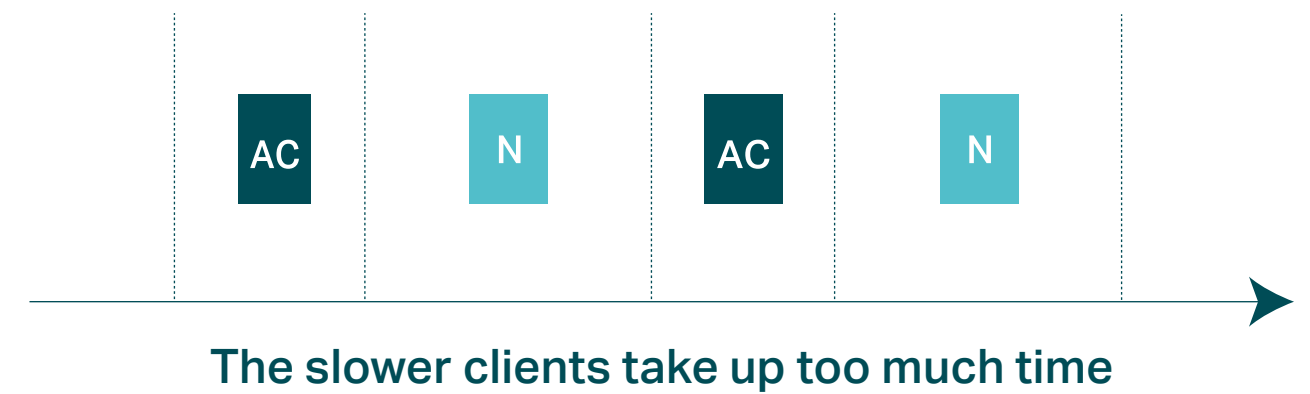

Normal Time