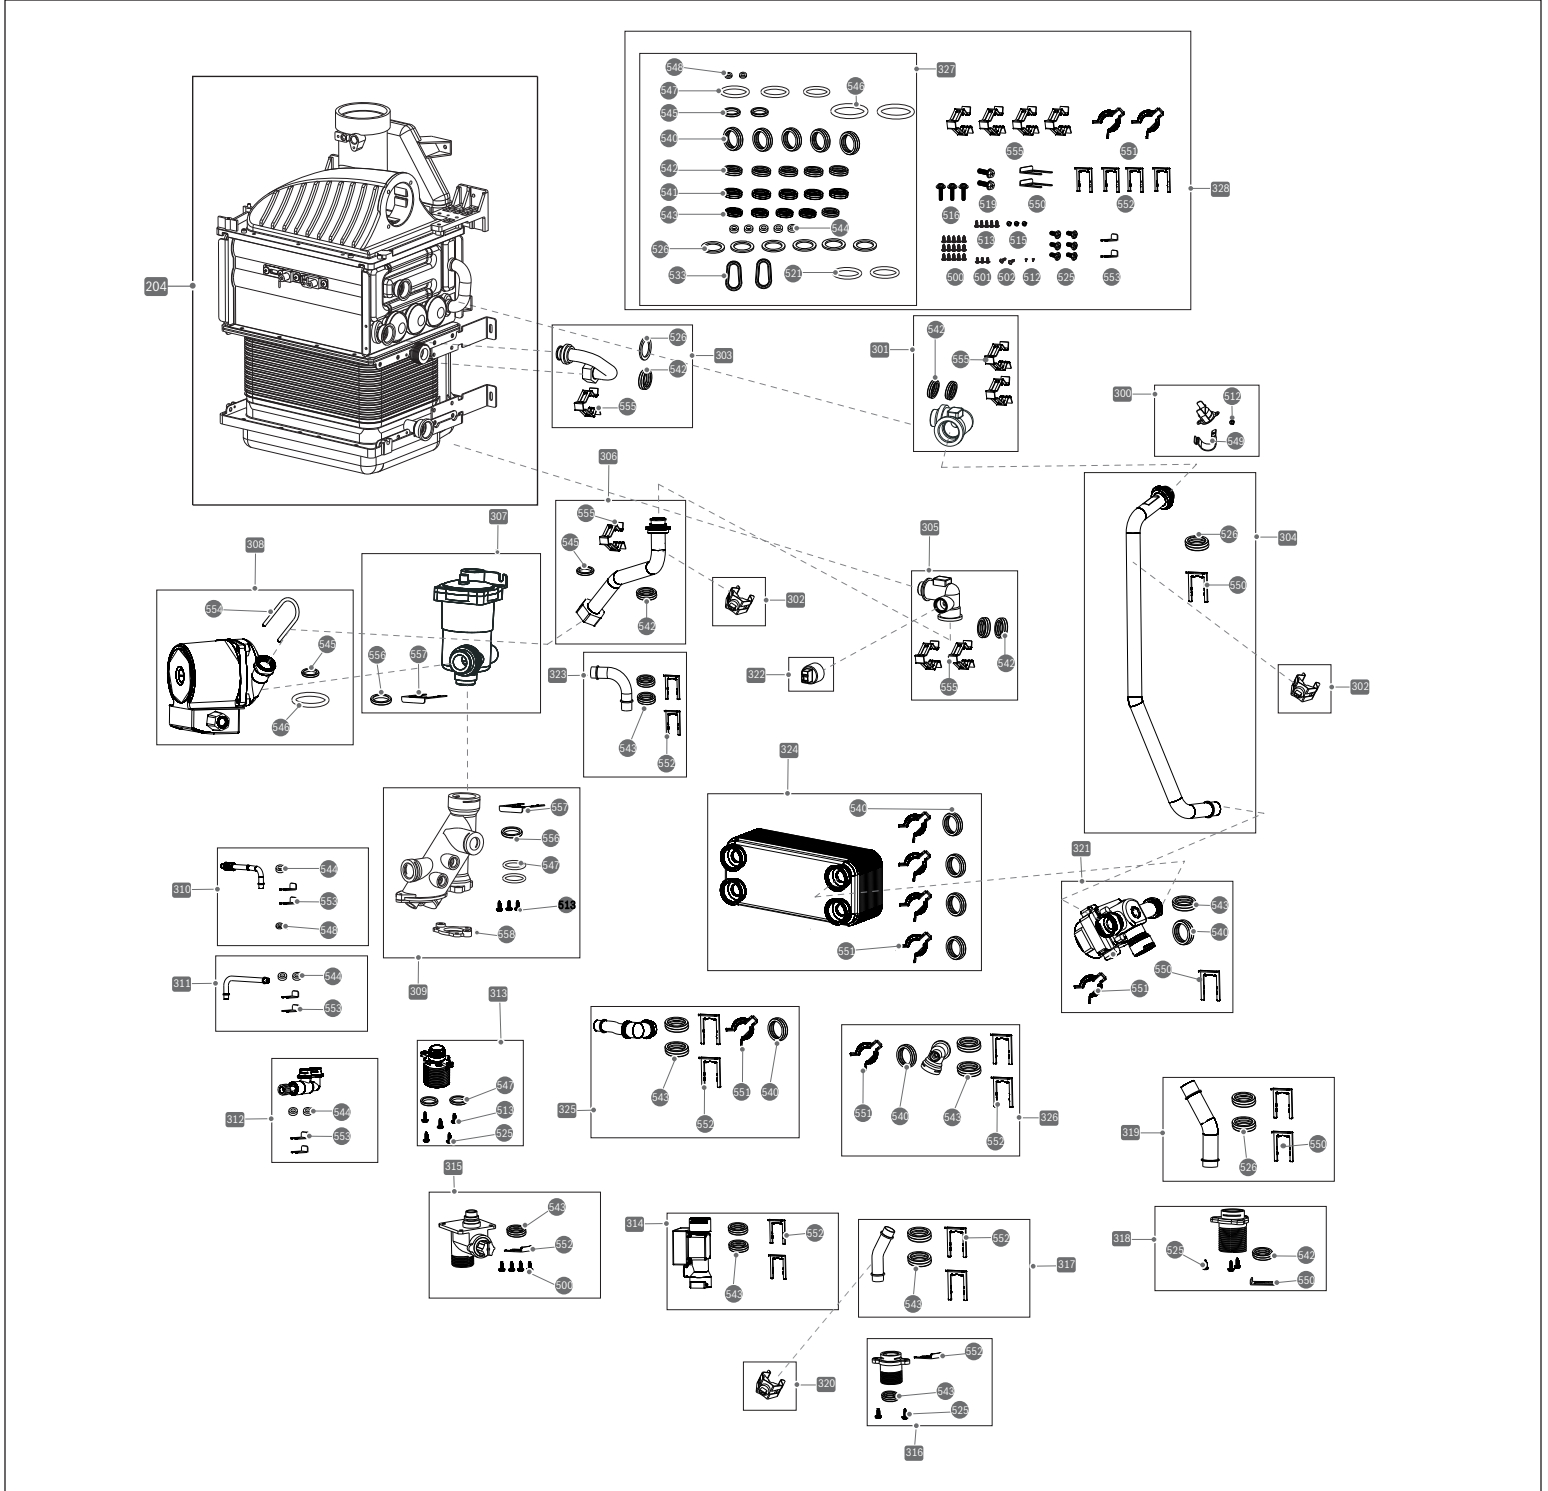

Bosch Singular 4000 | Singular 5200 Gas Condensing Combi Boilers

Water Parts

Pos.	Description	Ordering no.	Distributor Recommended Stock	Contractor Recommended Stock	Remarks
300	High Limit Sensor Supply T3 (203°F)	7738007275	✓	✓	
301	Elbow, Supply	7738007276			
302	Heating Supply and Return Sensor	7738007277	✓	✓	
303	HX connection pipe	7738007278			
304	supply pipe 1	7738007279			
305	Return Connector	7738007280			
306	Pipe, Return	7738007281			
307	Air vent	7738007282	✓	✓	
308	Pump	7738007283	✓		
309	Return Valve Assembly	7738007284			
310	Pipe, Feed outlet	7738007285			
311	Pipe, Feed inlet	7738007286			
312	Valve, Manual feed	7738007287	✓		
313	Nipple, Boiler return	7738007288			
314	Flow Switch	7738007289	✓	✓	
315	nipple, dhw inlet	7738007290			
316	nipple, dhw outlet	7738007291			
317	Pipe, DHW	7738007292			
318	Nipple, Heating Supply/Return	7738007293			
319	supply pipe 2	7738007294			
320	DHW Sensor	7738007295	✓	✓	
321	Valve, Diverter	7738007296	✓		
322	Pressure sensor	7738007297	✓	✓	
323	Pipe, dhw inlet	7738007298			
324	HX, Flate Plate	7738007299	✓		
325	Pipe, Circulation	7738007300			
326	Connector, HX Flat Plate	7738007301			
327	O-ring Kit	7738007302	✓	✓	
328	Screw/Packing/Clip Kit	7738007303	✓	✓	
540	Back up ring (Φ18.6)	avail in kit only, item 327			for individual pieces, source locally
541	P16 Back Up Ring	avail in kit only, item 327			for individual pieces, source locally
542	P18 Back Up Ring	avail in kit only, item 327			for individual pieces, source locally
543	P14 Back Up Ring	avail in kit only, item 327			for individual pieces, source locally
544	P6 Back Up Ring	avail in kit only, item 327			for individual pieces, source locally
545	P16 O-ring	avail in kit only, item 327			for individual pieces, source locally
546	O-ring (pump)	avail in kit only, item 327			for individual pieces, source locally
547	P18 O-ring	avail in kit only, item 327			for individual pieces, source locally
548	O-ring	avail in kit only, item 327			for individual pieces, source locally
549	Overheat prevent sensor b/k	if needed, replace item 300			not available separately
550	P18 Fixing Clip	avail in kit only, item 328			for individual pieces, source locally
551	Plate to Plate HEX	avail in kit only, item 328			for individual pieces, source locally
552	P14 Fixing Clip	avail in kit only, item 328			for individual pieces, source locally
553	P6 Fixing Clip	avail in kit only, item 328			for individual pieces, sou rce locally
554	Pump Fixing Clip	avail in kit only, item 328			for individual pieces, source locally
555	Clip, Joint (16A)	avail in kit only, item 328			for individual pieces, source locally
556	P22 Back Up Ring	avail in kit only, item 327			for individual pieces, source locally
557	P22 Fixing Clip	avail in kit only, item 327			for individual pieces, source locally
558	Return Body Connector	if needed, replace item 309			not available separately
Singular 4000 | Singular 5200 Water Parts