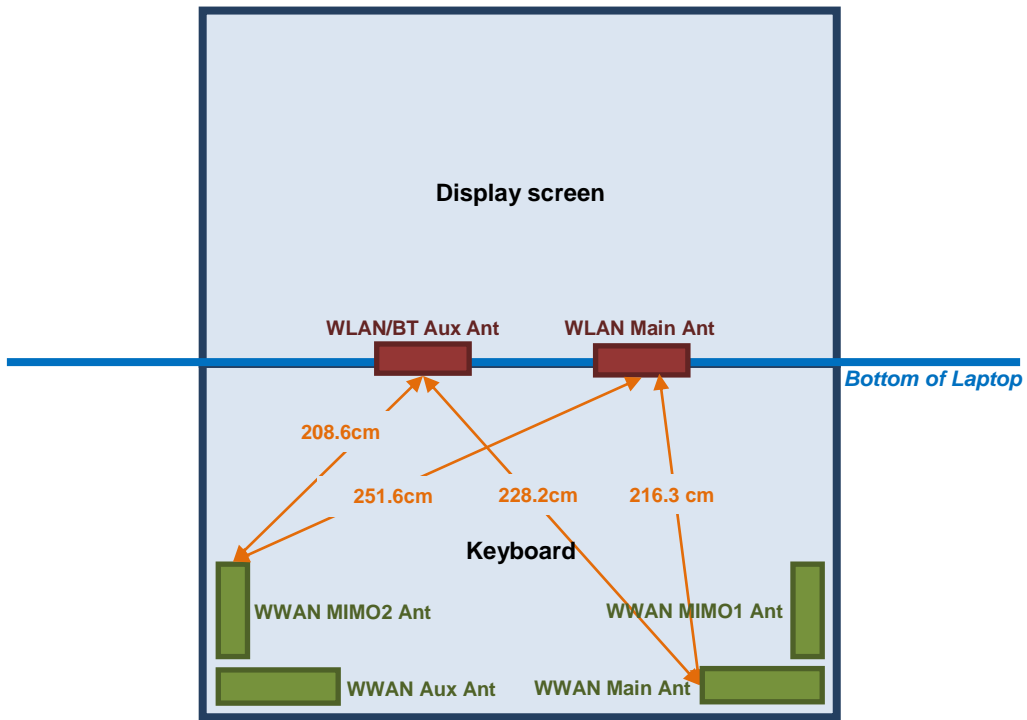

**Appendix D. Antenna Location**

The separation distance for antenna to bottom of laptop:

Antenna	To Bottom of Laptop (mm)
WWAN Main Antenna	8.85
WWAN Aux Antenna	8.85
WWAN MIMO 1 Antenna	6.06
WWAN MIMO 2 Antenna	6.06
WLAN Main Antenna	8.5
WLAN/BT Aux Antenna	8.5

**Appendix D. SAR Test Setup Photos**

**Body Exposure Condition**

**Bottom of Laptop at 0 mm**

**Bottom of Laptop at 15 mm**