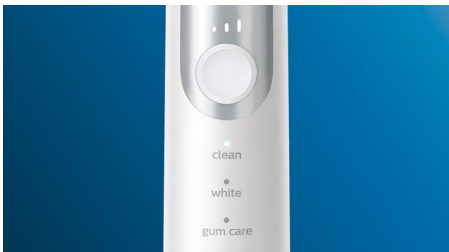

#### **Innovative technology**

- Philips Sonicare's advanced sonic technology
- Lets you know when you're pressing too hard
- Connects smart brush handle and smart brush heads
- Always know when to replace your brush heads

## Naturally whiter teeth

Click on the W DiamondClean brush head to remove surface stains and reveal a whiter smile. With its densely packed central stain-removal bristles, it's clinically proven to whiten teeth in just one week.

## Brushing your way

This toothbrush allows you to customize your brushing with a choice of three modes and three intensities. Clean mode is standard for superior cleaning. White is the ideal mode for removing surface stains. And Gum Care mode adds an extra minute of reduced-power brushing, so you can gently massage your gums. Three intensities allow you to switch the order of 'higher' and 'lower' to align with the intensities from left to right.