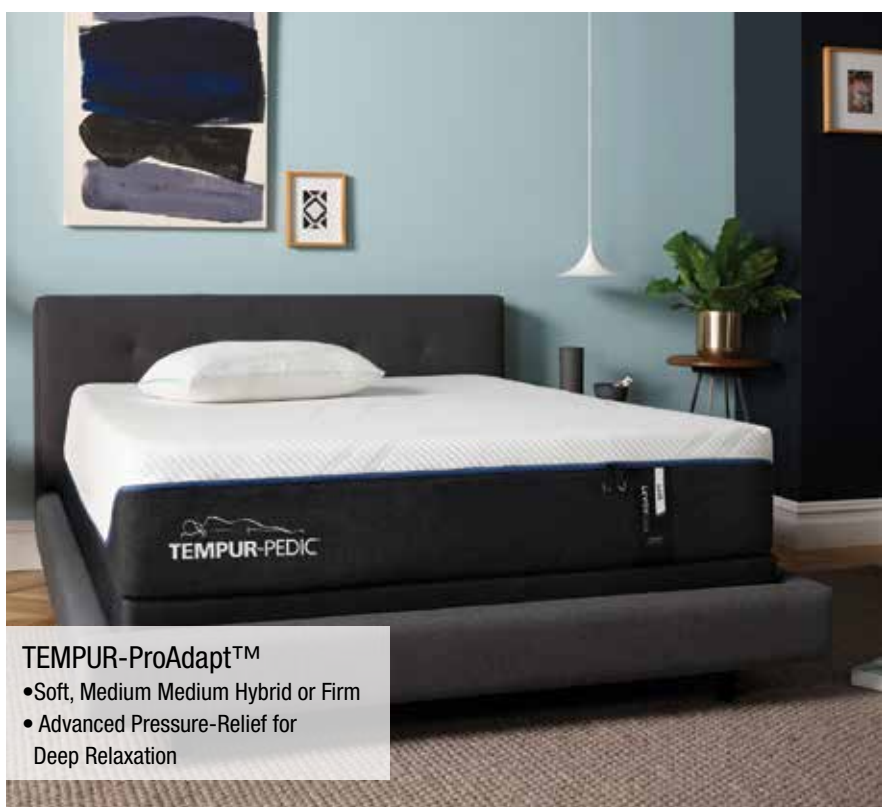

TEMPUR-LuxeAdapt™
• Soft or Firm
• Featuring TEMPUR-APR material

AMERICA'S CELEBRATION

TEMPUR-PEDIC®

TEMPUR-ProAdapt™
• Soft, Medium Medium Hybrid or Firm
• Advanced Pressure-Relief for Deep Relaxation