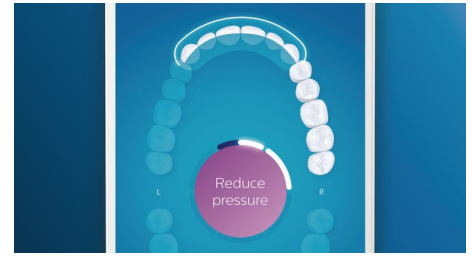

Whiter teeth, fast

Click on the W3 Premium White brush head to remove surface stains and reveal your whitest smile. With its densely packed central stain removal bristles, it's clinically proven to remove up to 100% more stains in just three days.**

Never miss a spot

The Philips Sonicare app lets you know when you've achieved a thorough clean, and coaches you to be a better, more mindful brusher.

TouchUp feature

If you happen to miss a spot while brushing your teeth, your app's TouchUp feature will show you. You can then go back for a second pass, and be confident you are getting a complete clean, every time.

Focus areas and goal-setting

Any trouble areas your dentist has pointed out? We'll highlight them on your in-app 3D mouth map, and remind you to pay extra attention to these areas.

Too much pressure?

You might not notice when you brush too hard, but your DiamondClean Smart will. If you use too much pressure, the light ring on the end of your handle will flash. This is a gentle reminder to ease off the pressure, and let your brush head do the work. 7 out of 10 people found this feature helped them become a better brusher.