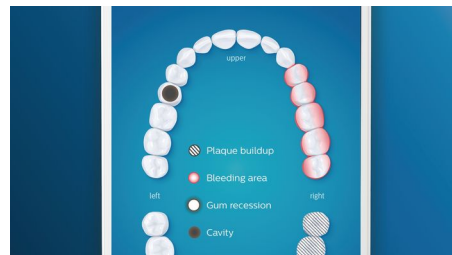

Whiter teeth, fast

Click on the W3 Premium White brush head to remove surface stains and reveal your whitest smile. With its densely packed central stain removal bristles, it's clinically proven to remove up to 100% more stains in just three days.**

Never miss a spot

The Philips Sonicare app lets you know when you've achieved a thorough clean, and coaches you to be a better, more mindful brusher.

TouchUp feature

If you happen to miss a spot while brushing your teeth, your app's TouchUp feature will show you. You can then go back for a second pass, and be confident you are getting a complete clean, every time.

Focus areas and goal-setting

Any trouble areas your dentist has pointed out? We'll highlight them on your in-app 3D mouth map, and remind you to pay extra attention to these areas.

Too much pressure?

You might not notice when you brush too hard, but your DiamondClean Smart will. If you use too much pressure, the light ring on the end of your handle will flash. This is a gentle reminder to ease off the pressure, and let your brush head do the work. 7 out of 10 people found this feature helped them become a better brusher.