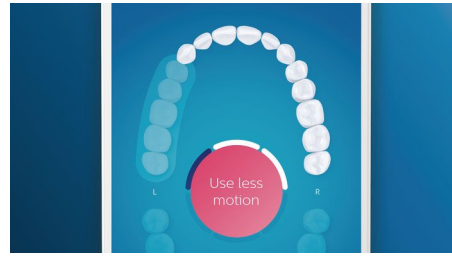

Never miss a spot

The Philips Sonicare app lets you know when you've achieved a thorough clean, and coaches you to be a better, more mindful brusher.