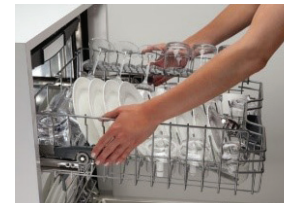

3-Level RackMatic

Easily adjust to three heights and nine rack positions, allowing taller items to fit in the middle or larger pieces in the lower rack.

Infolight®

Quiet you can see – Infolight projects a red beam on the floor to signal that a cycle is running, and turns off when your dishes are done.