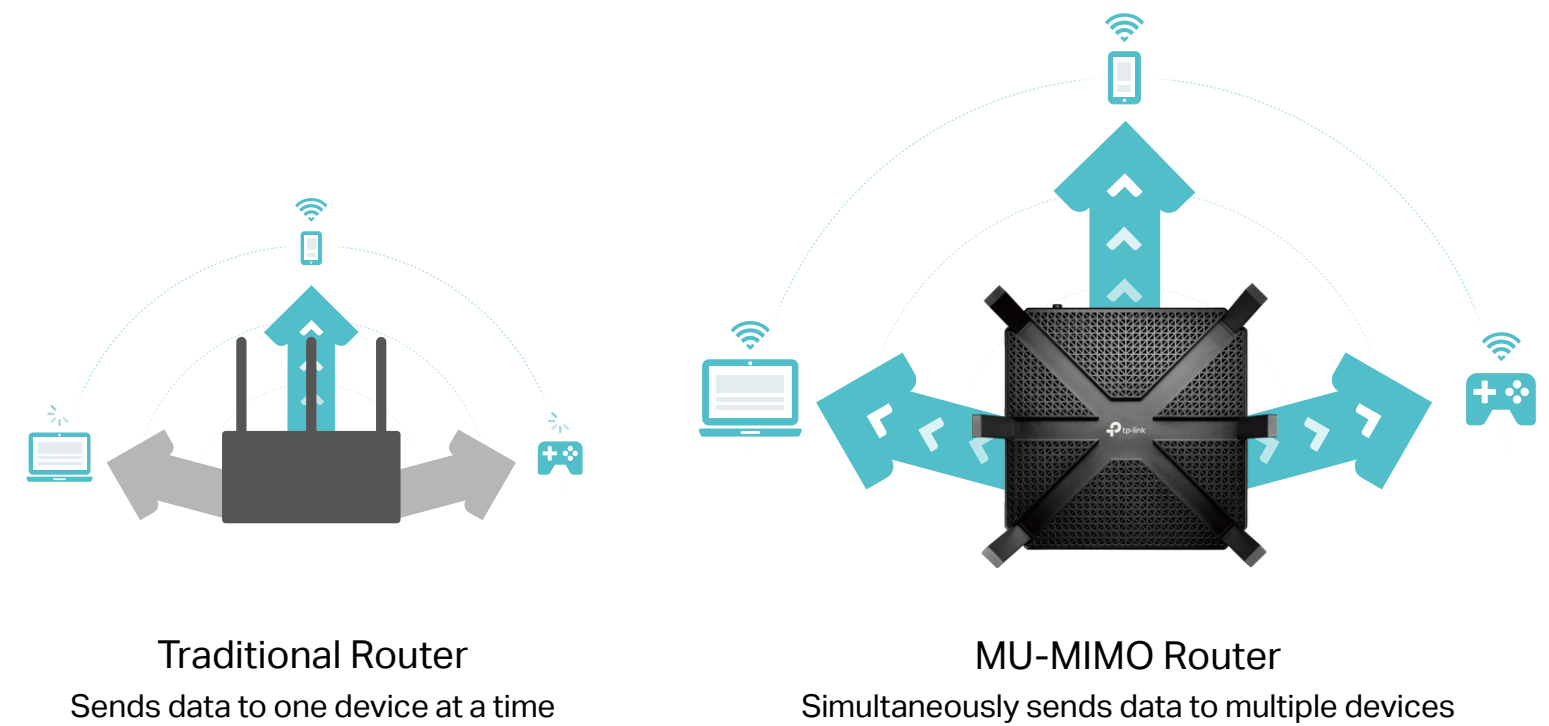

Highlights

Tri-Band for Multiple Connections

With one 2.4GHz and two 5GHz bands, the Archer C4000 keeps all your devices connected without slowing down your network. Now, you can game and stream in 4K on multiple devices at the same time.

MU-MIMO for 3× Faster Connections

MU-MIMO technology serves up to three devices at once, reducing wait time, increasing Wi-Fi throughput for every device and making each stream more efficient.

Highlights