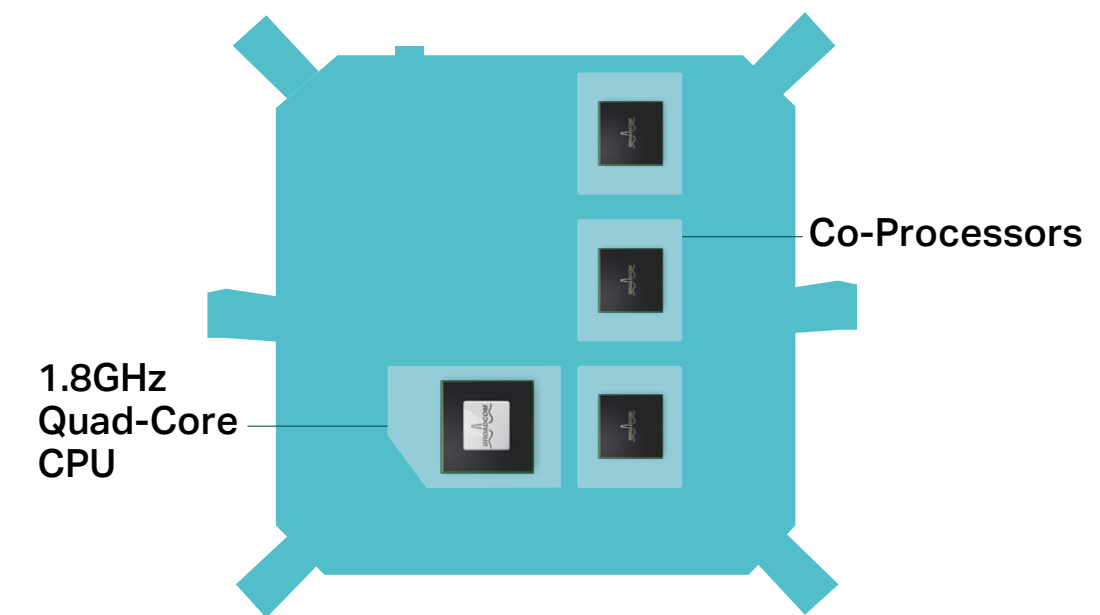

MU-MIMO for 3× Faster Connections

MU-MIMO technology serves up to three devices at once, reducing wait time, increasing Wi-Fi throughput for every device and making each stream more efficient.

Highlights

Powerful 1.8GHz Quad-Core CPU

The powerful 1.8GHz 64-bit quad-core processor, three co-processors and 512MB of RAM work together to power your network.

Features

Speed

- **Ultimate Wireless Speed** – Wireless speeds up to 750Mbps on 2.4GHz, 1625Mbps on 5GHz-1 and 1625Mbps on 5GHz-2
- **NitroQAM Technology** – Uses NitroQAM (1024- QAM) modulation scheme for higher data throughput, boosting wireless speeds by up to 25%
- **MU-MIMO Technology** – Simultaneously exchanges data with several devices, achieving speeds which are 3x faster than standard AC routers
- **Support 802.11 ac** – Provides a data transfer rate 3 times faster than 802.11n for each stream
- **Quad-core CPU** – 1.8GHz quad-core CPU and 3 co-processors make multi-tasking easy and boost data transfer rate