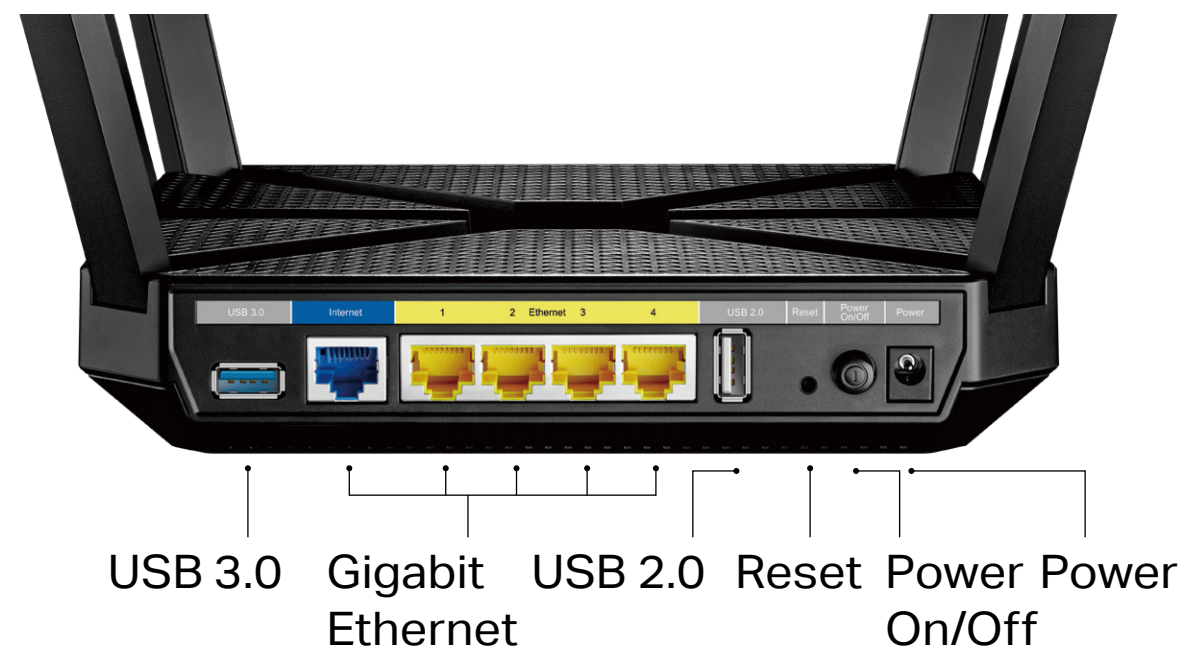

Easy Sharing

- Dual USB Ports for Fast Sharing – With one ultra-fast USB 3.0 port and one USB 2.0 port, you can access and share your files and media locally. Through the router's FTP server, you can also access your files and media from network devices remotely
- 10x Faster Transfer Speed – The USB 3.0 port provides up to 10x faster USB hard drive access than previous generation USB 2.0 connections
- Built-in Print Server – Allows wireless printing from multiple computers (works in conjunction with a USB printer)
- Built-in Media Server – Allows you to play music, watch videos and view photos from any device on your network

Specifications

Hardware

- Ethernet Ports: 4 10/100/1000Mbps LAN Ports, 1 10/100/1000Mbps WAN Port
- USB Ports: 1 USB 3.0 Port, 1 USB 2.0 Port
- Buttons: Wireless On/Off Button, LED On/Off Button, Power On/Off Button, WPS Button, Reset Button
- Antennas: 6 High Performance Antennas
- External Power Supply: US: 12V/5A , EU: 12V/3.3A
- Dimensions (W x D x H): 7.9×7.9×1.5 in. (200×200×39mm)