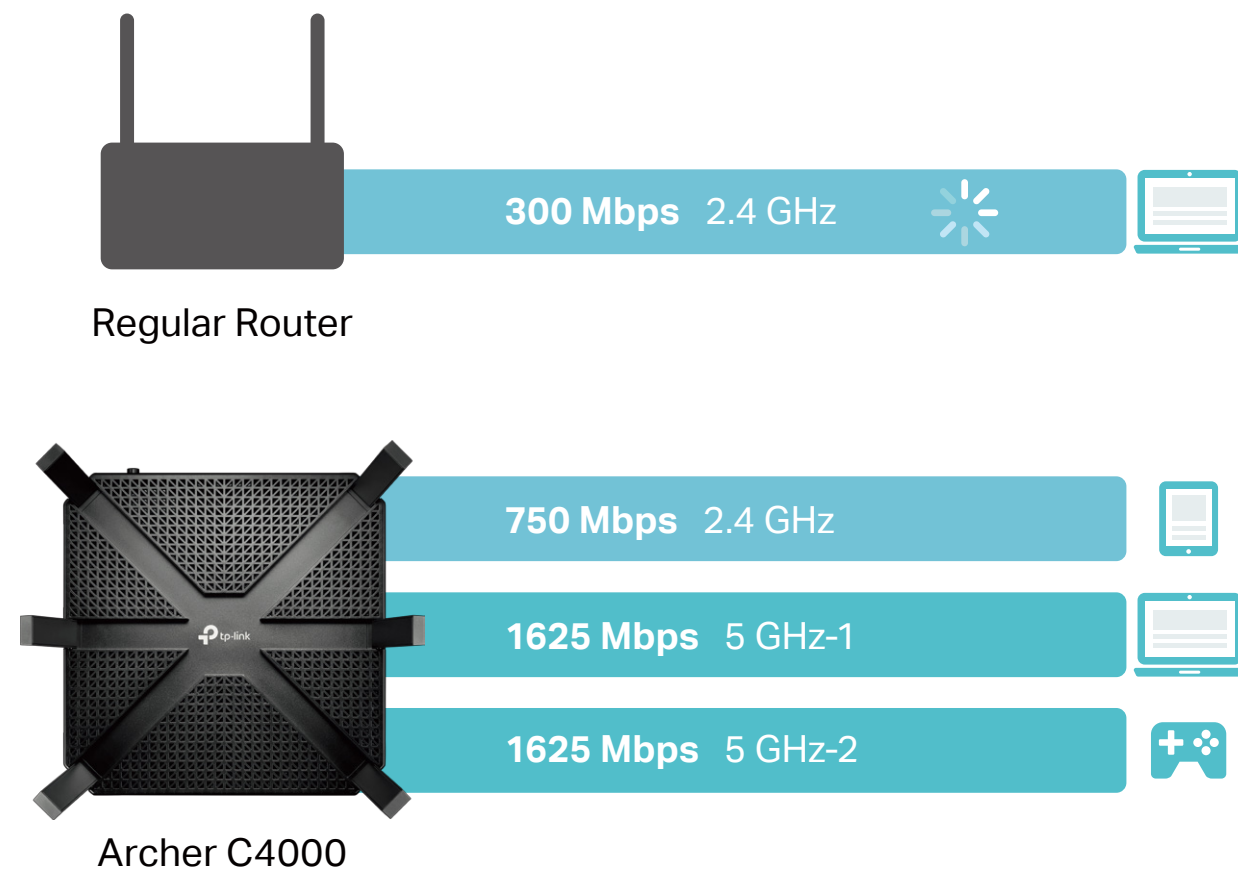

AC4000 MU-MIMO Tri-Band Wi-Fi Router

Simultaneous 4K Streaming
and Gaming on Multiple Devices

Archer C4000

 1625 Mbps + 1625 Mbps
+ 750 Mbps Tri-Band

 1.8GHz
Quad-Core CPU

 MU-MIMO

 Airtime
Fairness

 Range
Boost

Highlights

Tri-Band for Multiple Connections

With one 2.4GHz and two 5GHz bands, the Archer C4000 keeps all your devices connected without slowing down your network. Now, you can game and stream in 4K on multiple devices at the same time.

MU-MIMO for 3× Faster Connections

MU-MIMO technology serves up to three devices at once, reducing wait time, increasing Wi-Fi throughput for every device and making each stream more efficient.

Highlights