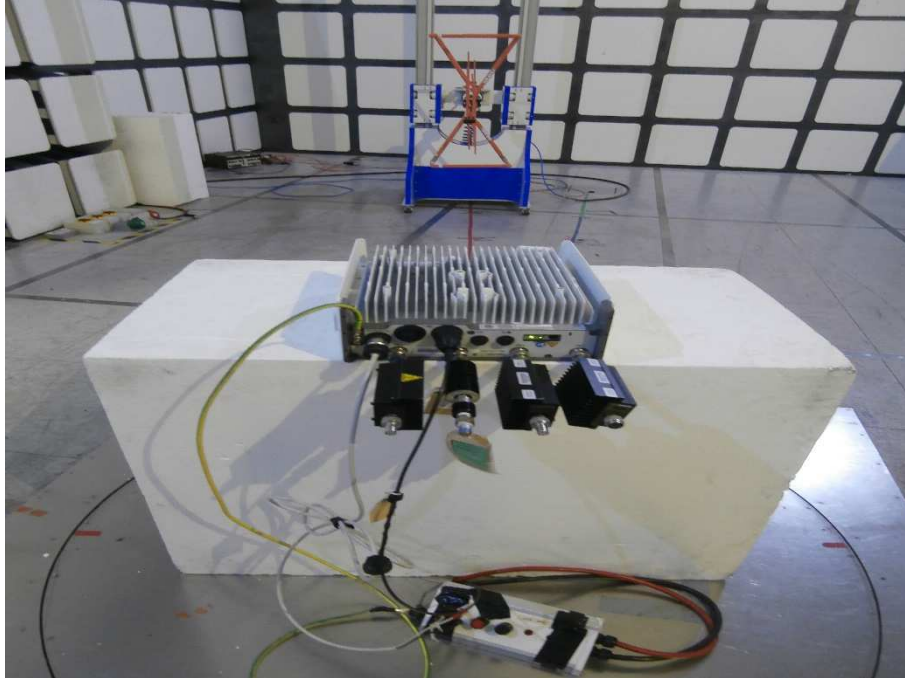

Product Service

FCC ID: TA8AKRC161636
IC: 287AB-AS161636

Ericsson AB Radio 4415 B2

PHOTOGRAPHS OF TEST SET UP

Radiated Emissions 30 MHz to 1 GHz

Product Service

FCC ID: TA8AKRC161636
IC: 287AB-AS161636

Ericsson AB Radio 4415 B2

Radiated Emissions 1 GHz to 12 GHz

Product Service

FCC ID: TA8AKRC161636
IC: 287AB-AS161636

Ericsson AB Radio 4415 B2

Conducted Lab Testing