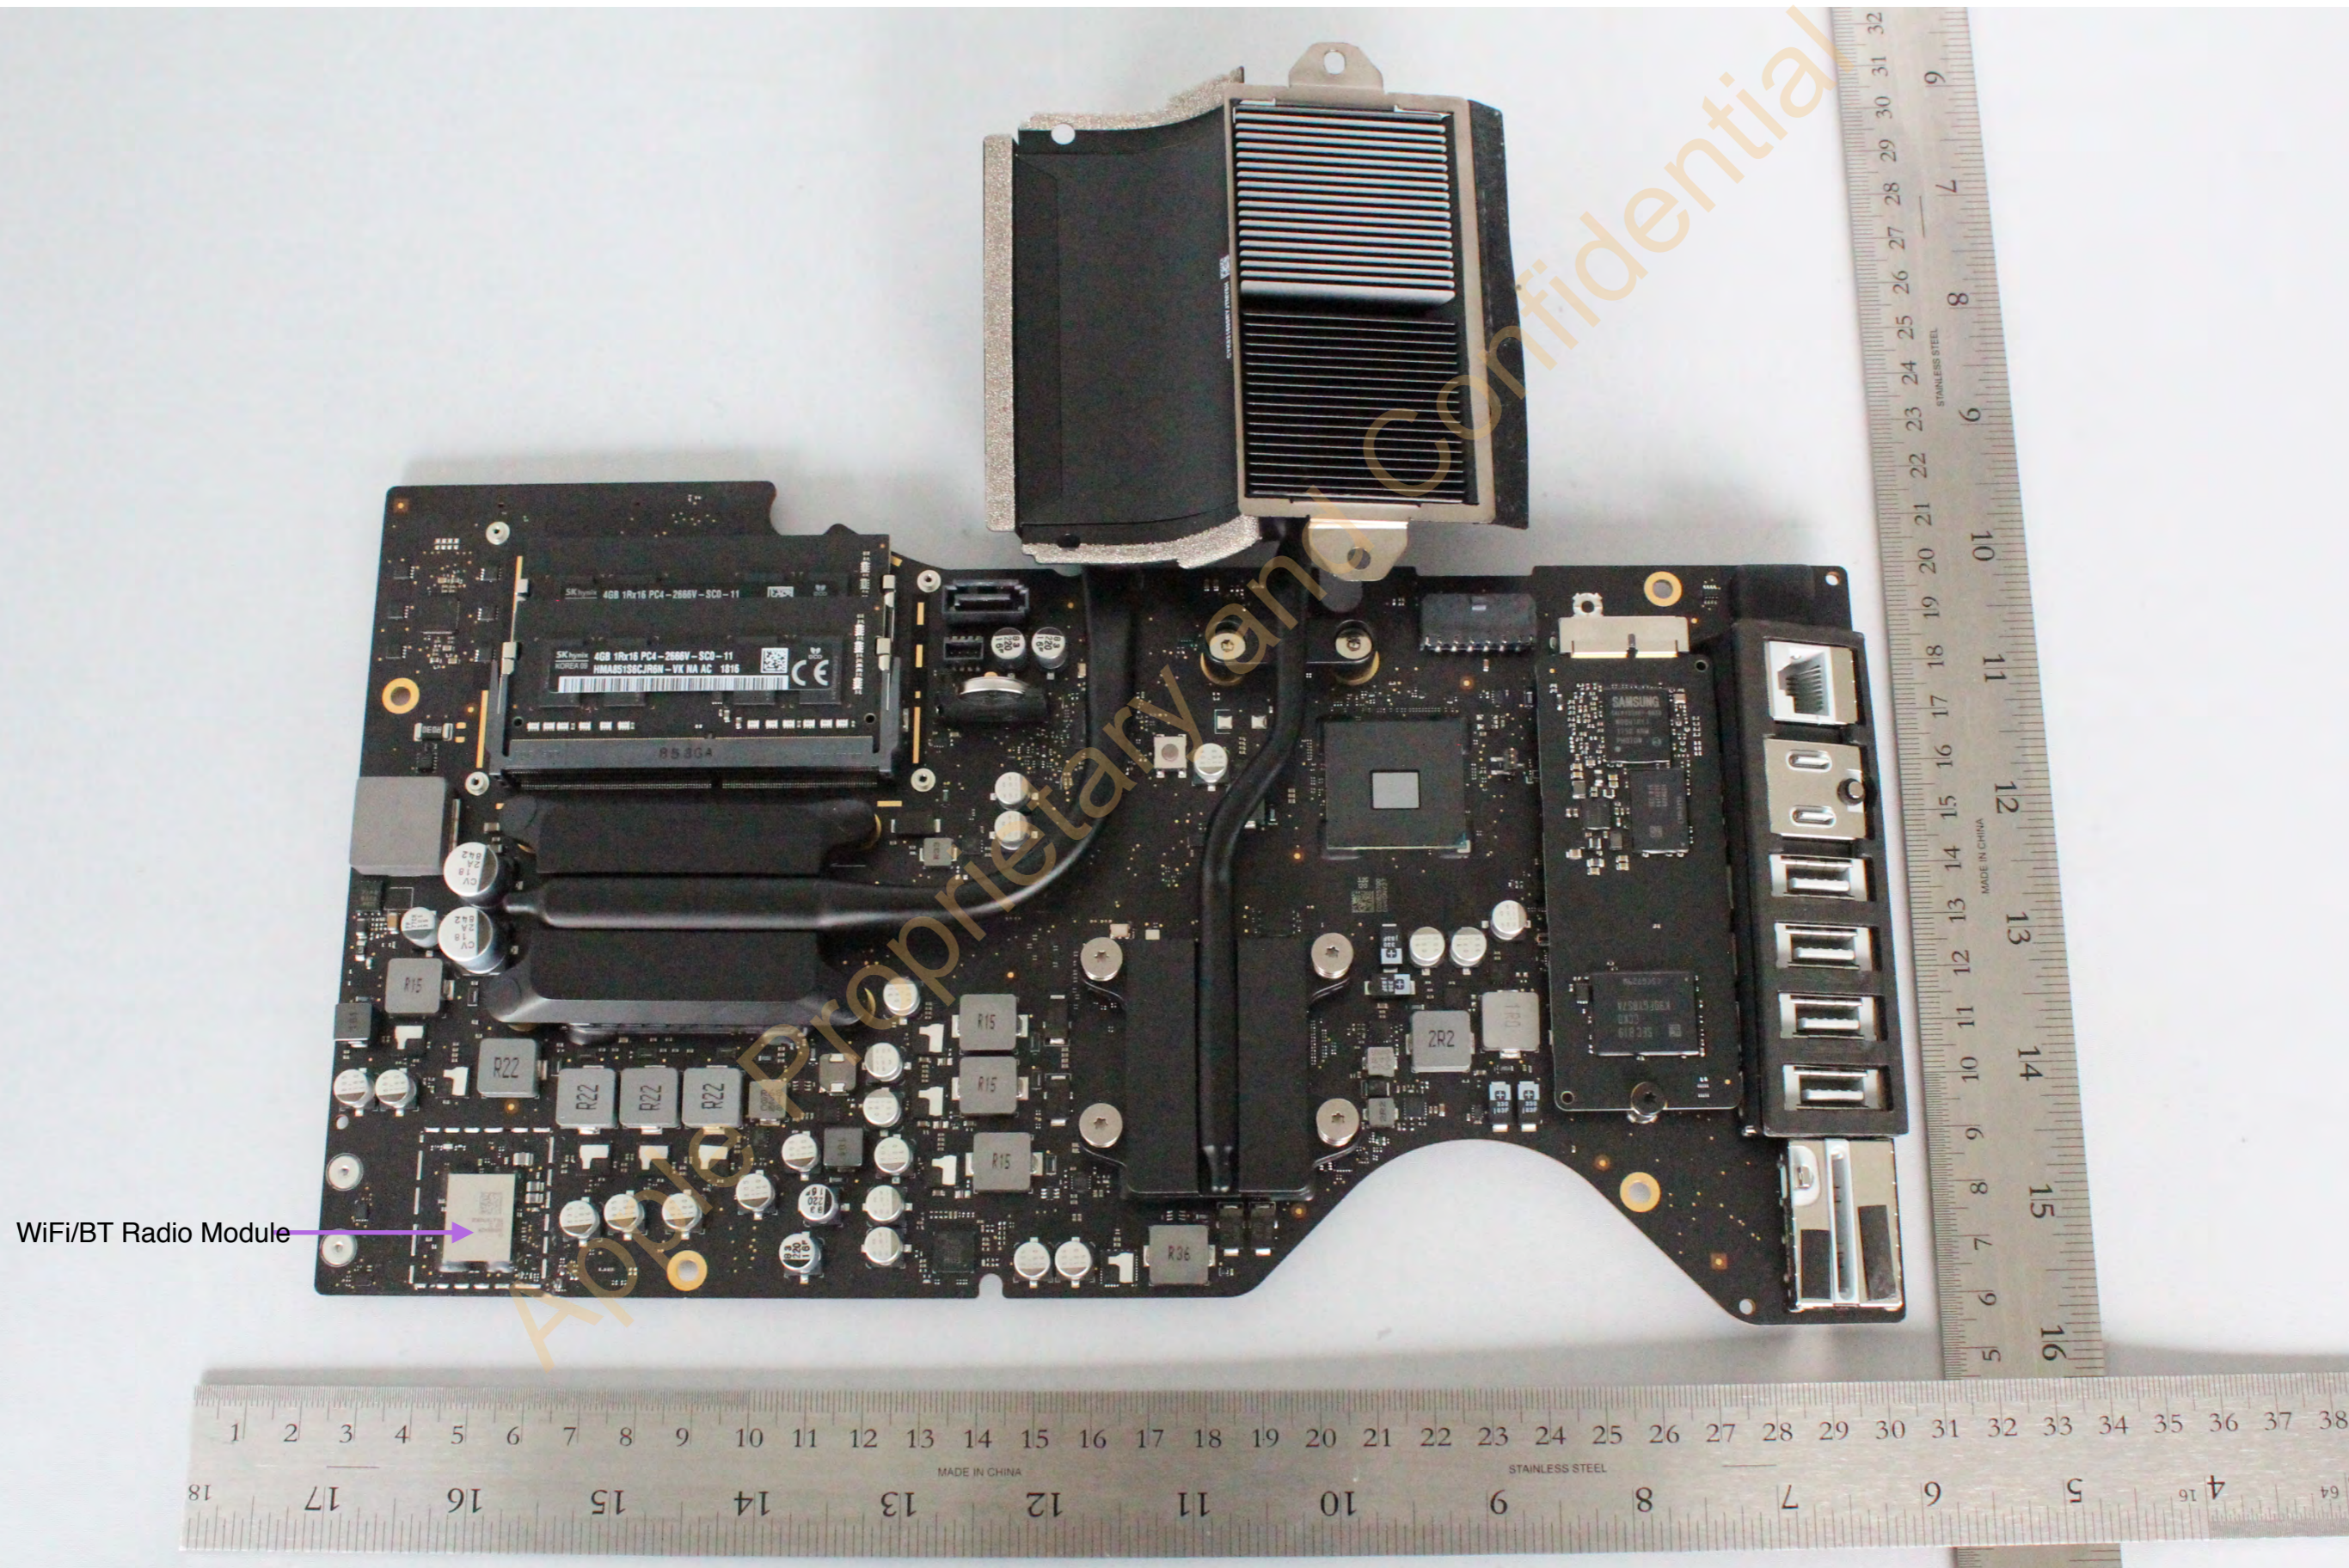

A2116 -
LCD display open

A2116 - Logic Board and Peripherals

Apple Proprietary and Confidential

A2116

Logic Board with Shield - Front

A2116

Logic Board with Shield - Back

A2116

Logic Board without Shield - Front

A2116

Logic Board without Shield - Back

WiFi/BT Radio Module