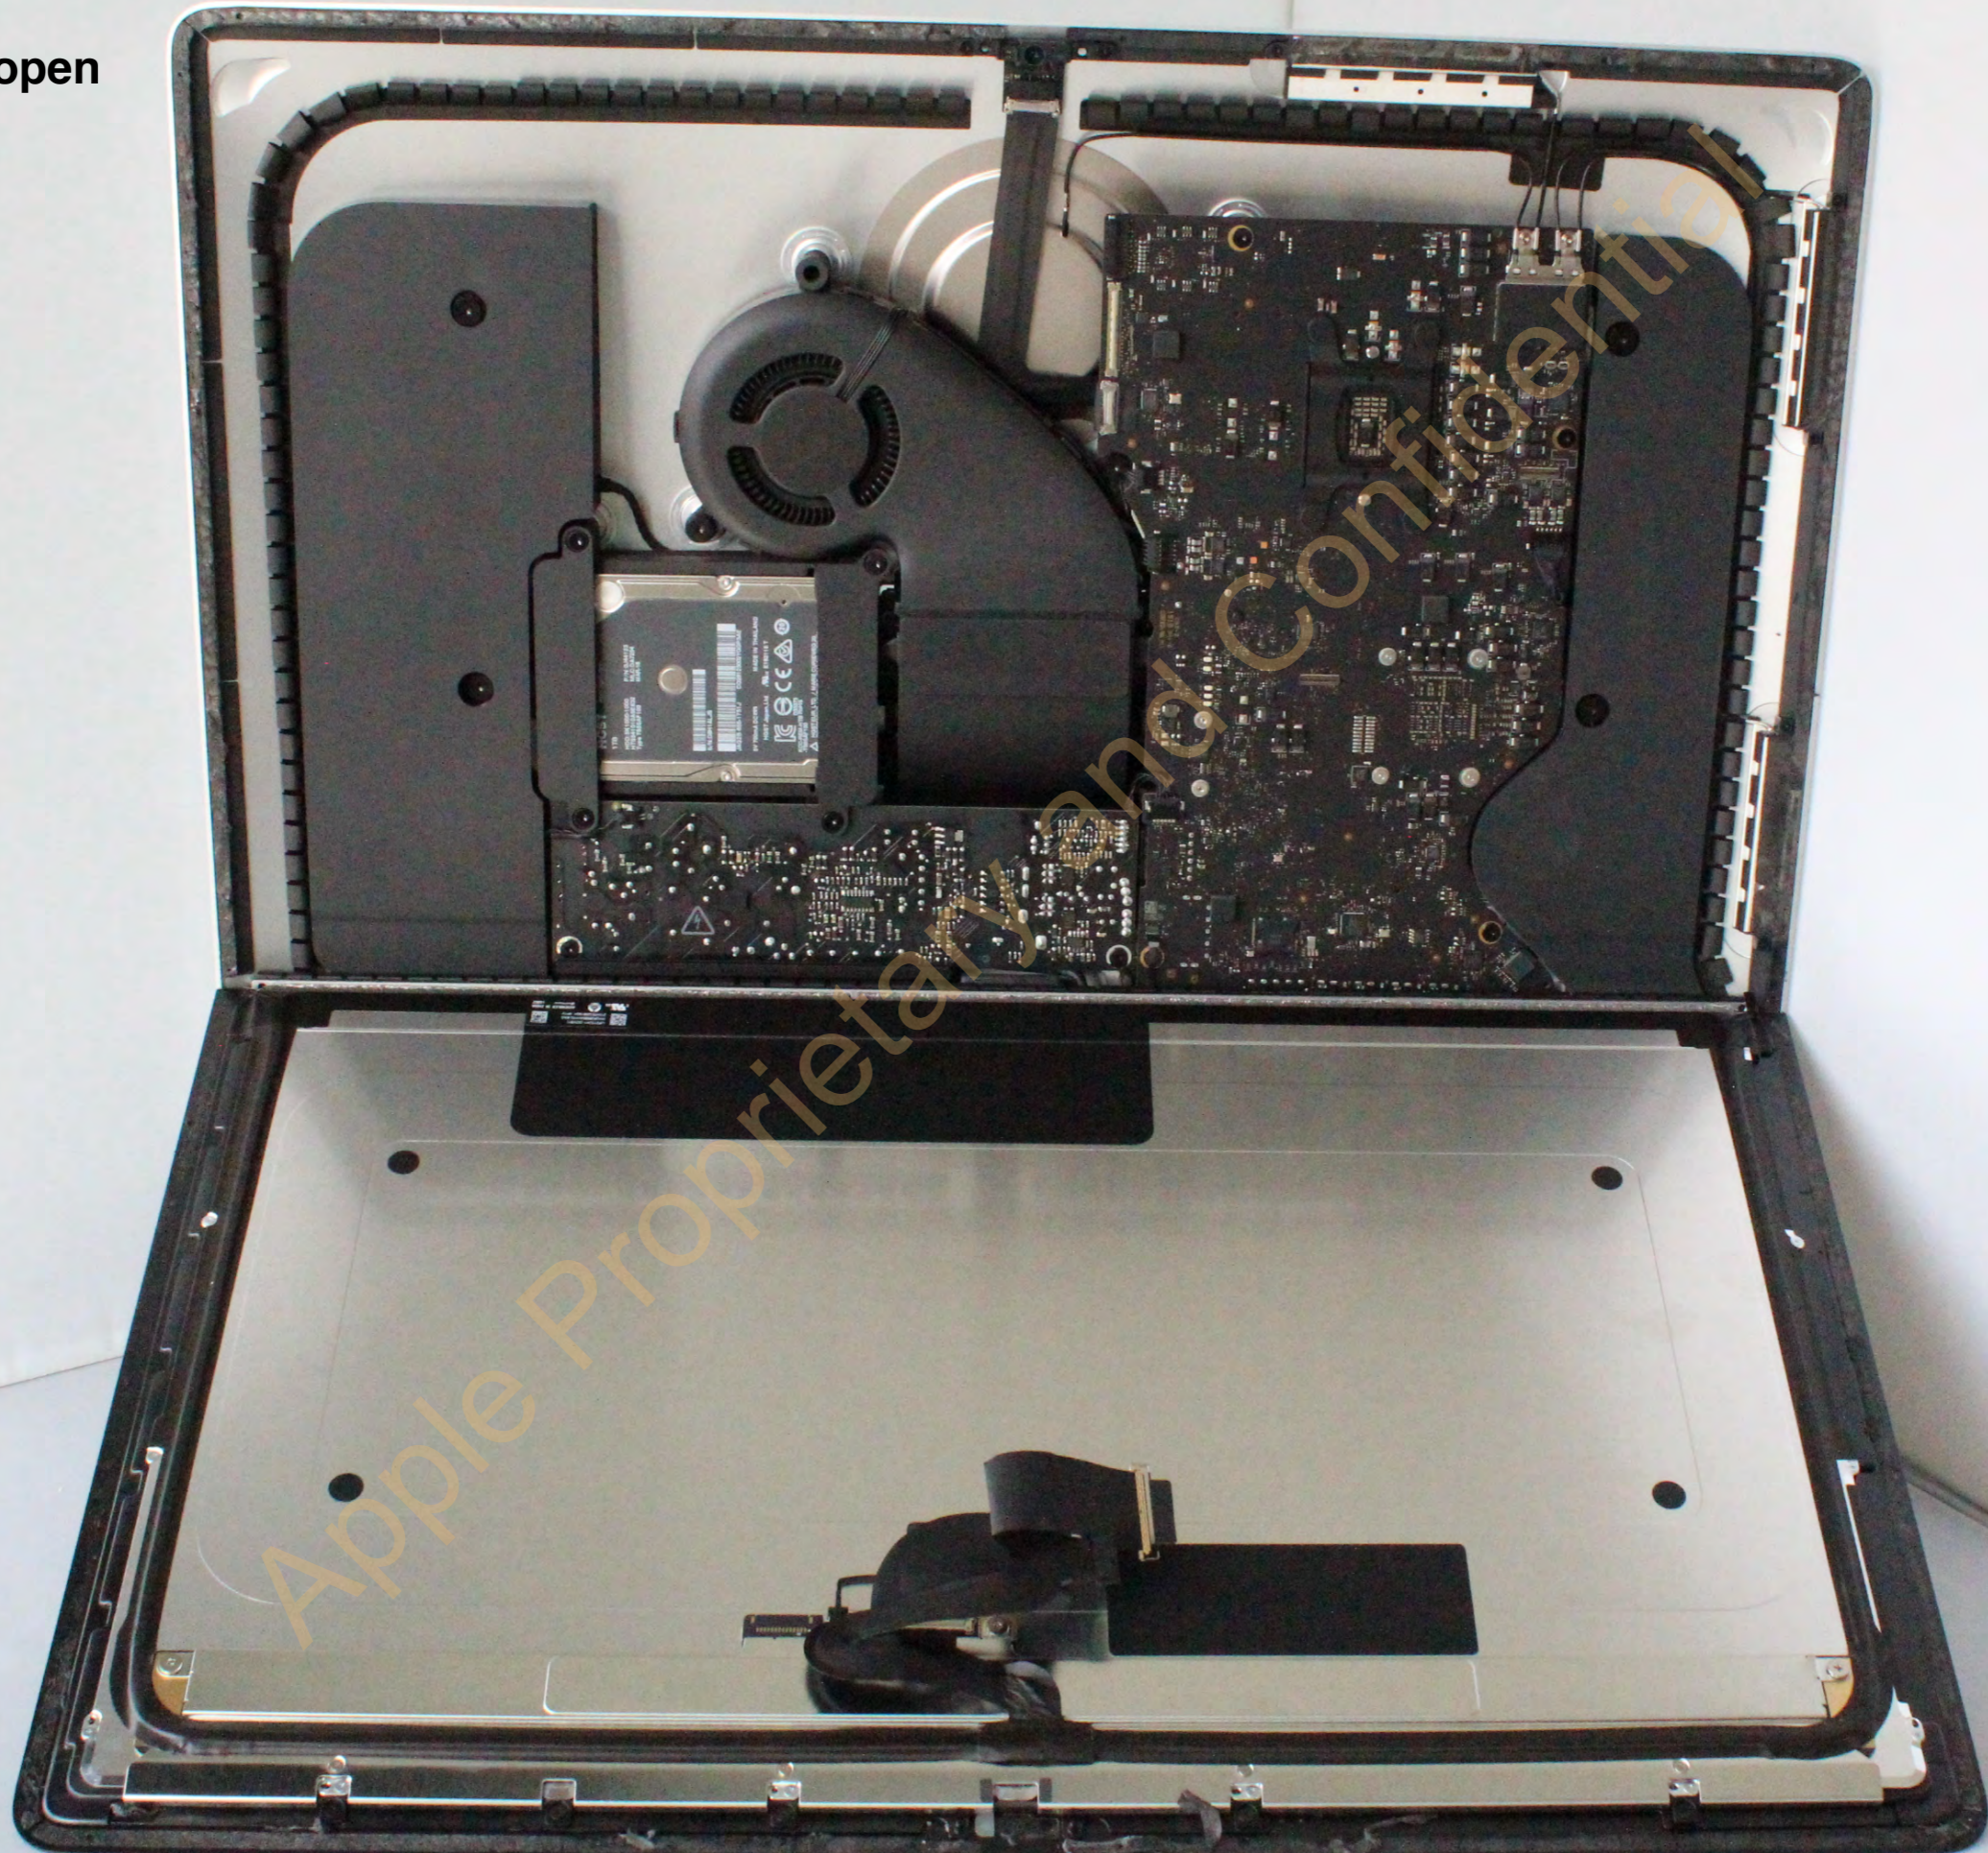

A2116 -
LCD display open

A2116 - Logic Board and Peripherals

Apple Proprietary and Confidential

A2116

Logic Board with Shield - Front

A2116

Logic Board with Shield - Back

A2116

Logic Board without Shield - Front

A2116

Logic Board without Shield - Back

WiFi/BT Radio Module