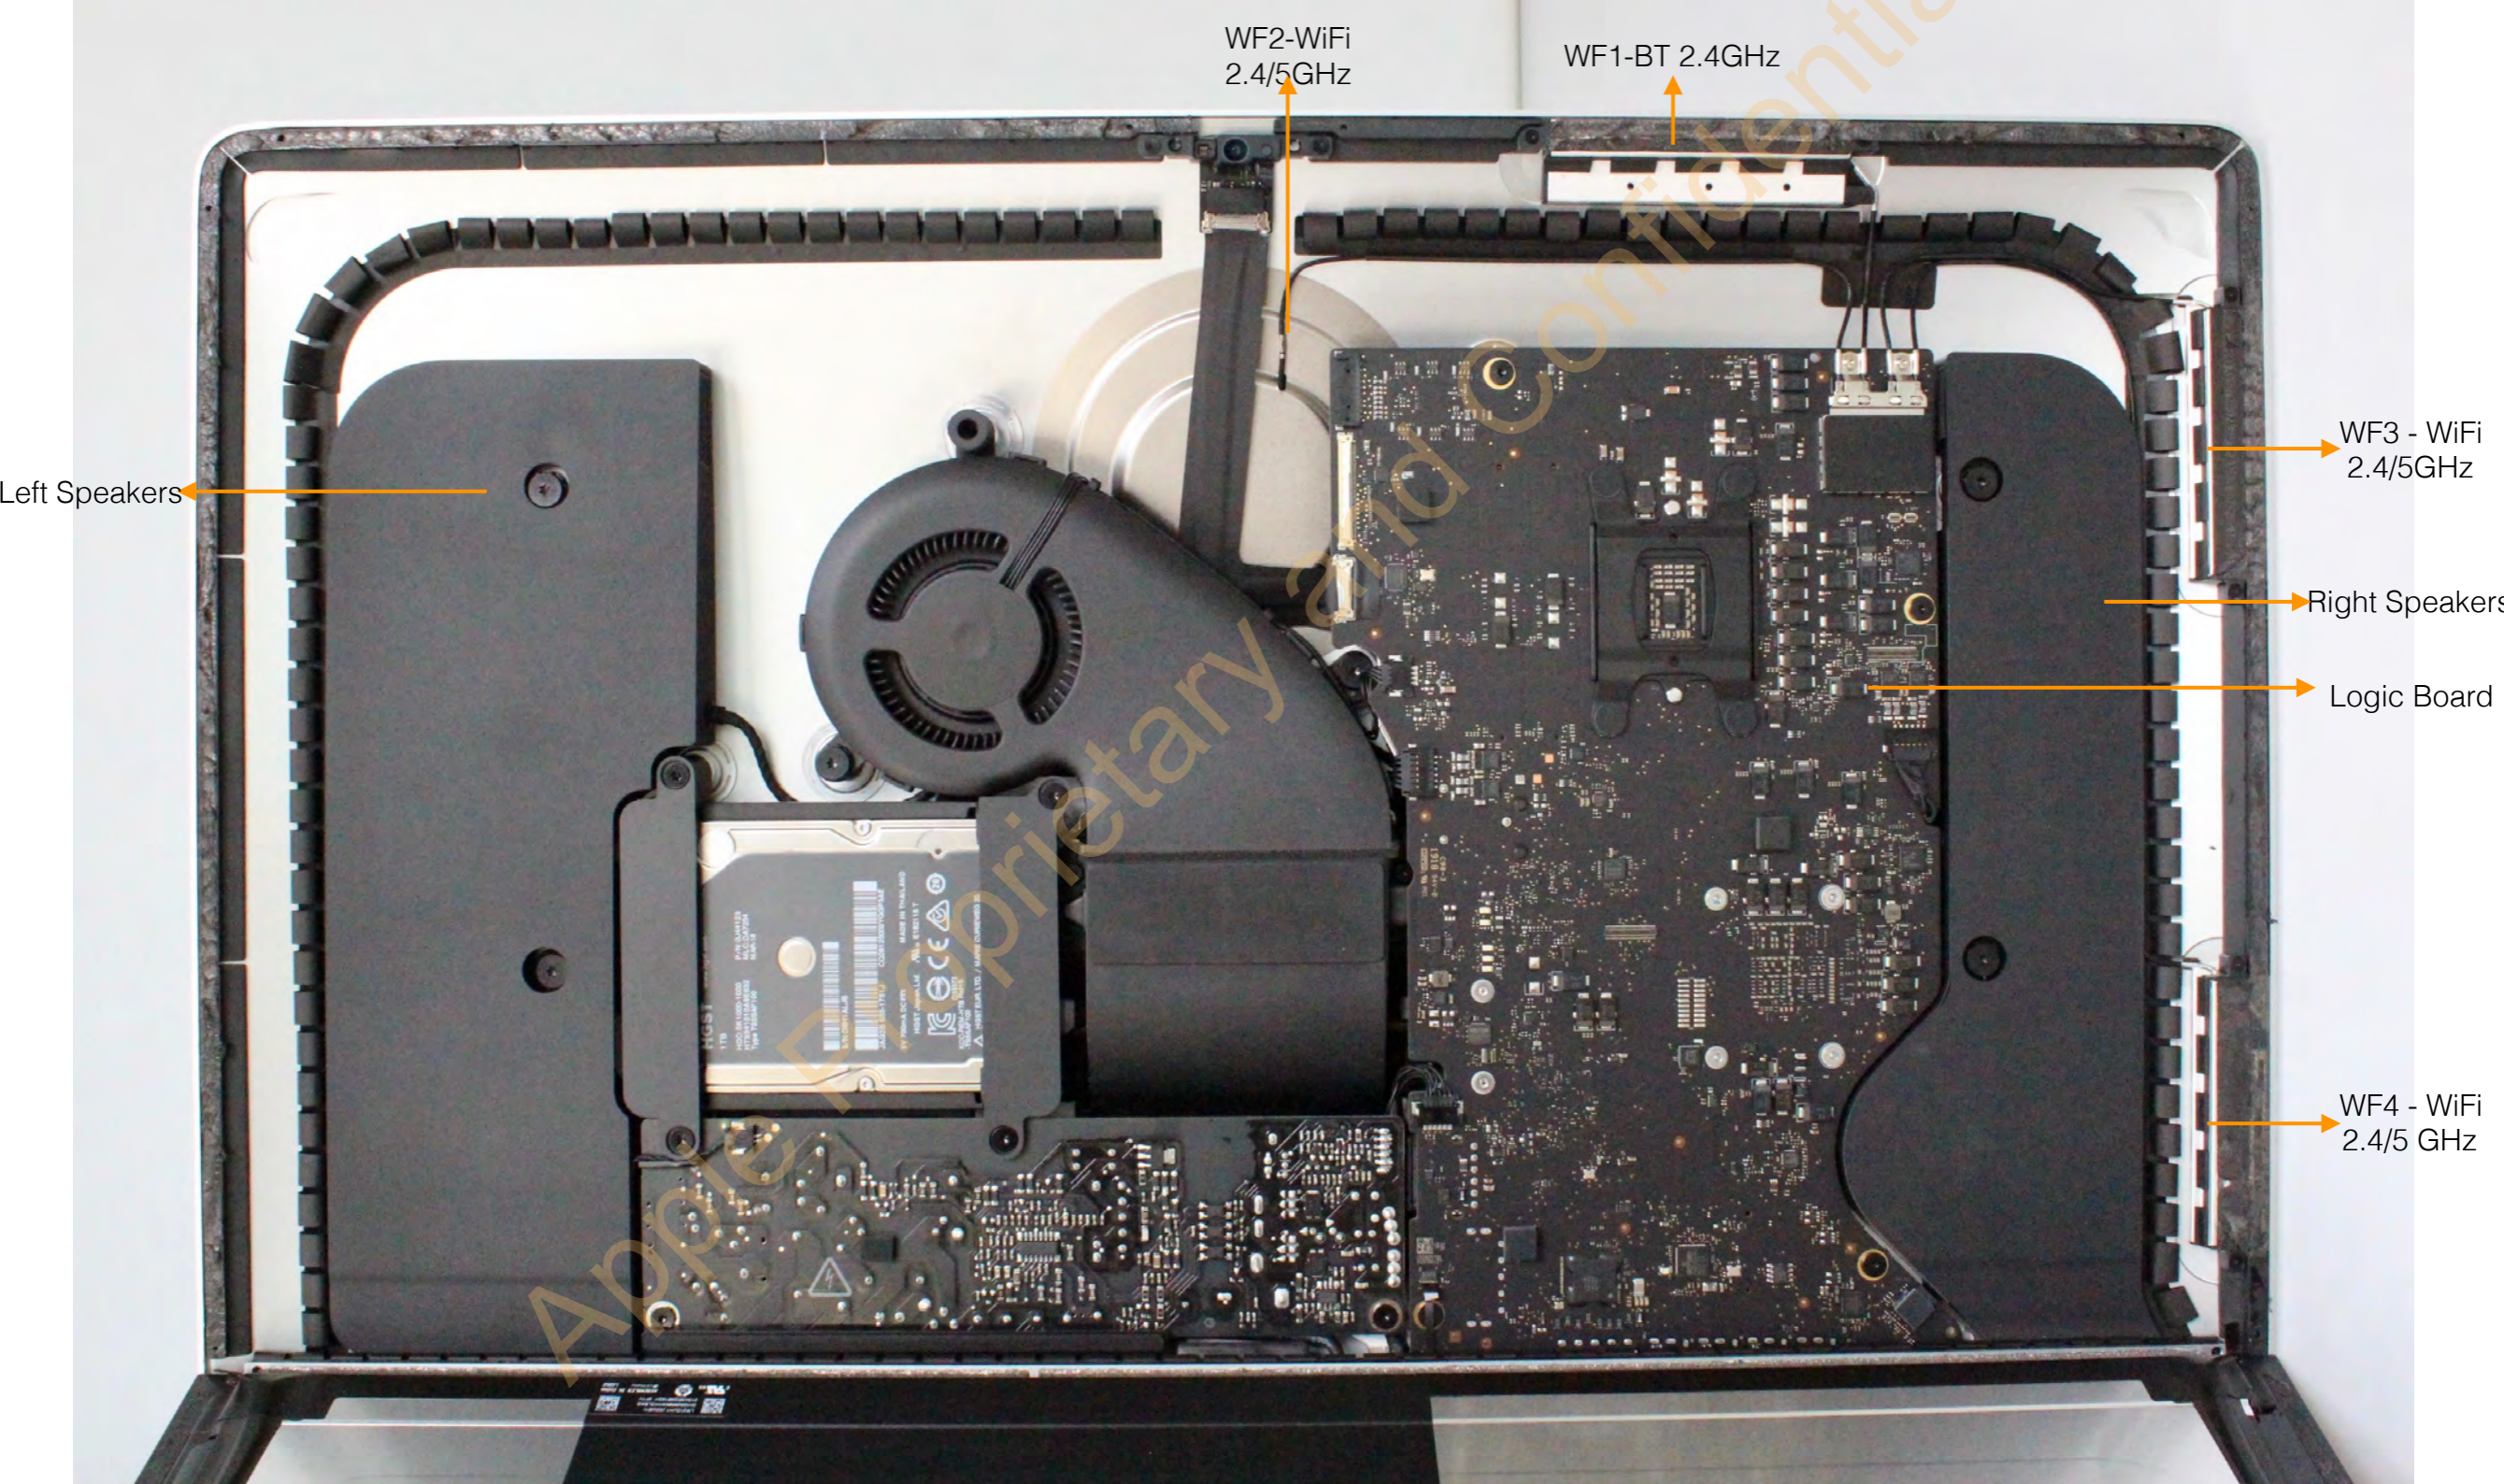

A2116 -
LCD display open

A2116 - Logic Board and Peripherals

Apple Proprietary and Confidential

A2116

Logic Board with Shield - Front

A2116

Logic Board with Shield - Back

A2116

Logic Board without Shield - Front

A2116

Logic Board without Shield - Back

WiFi/BT Radio Module