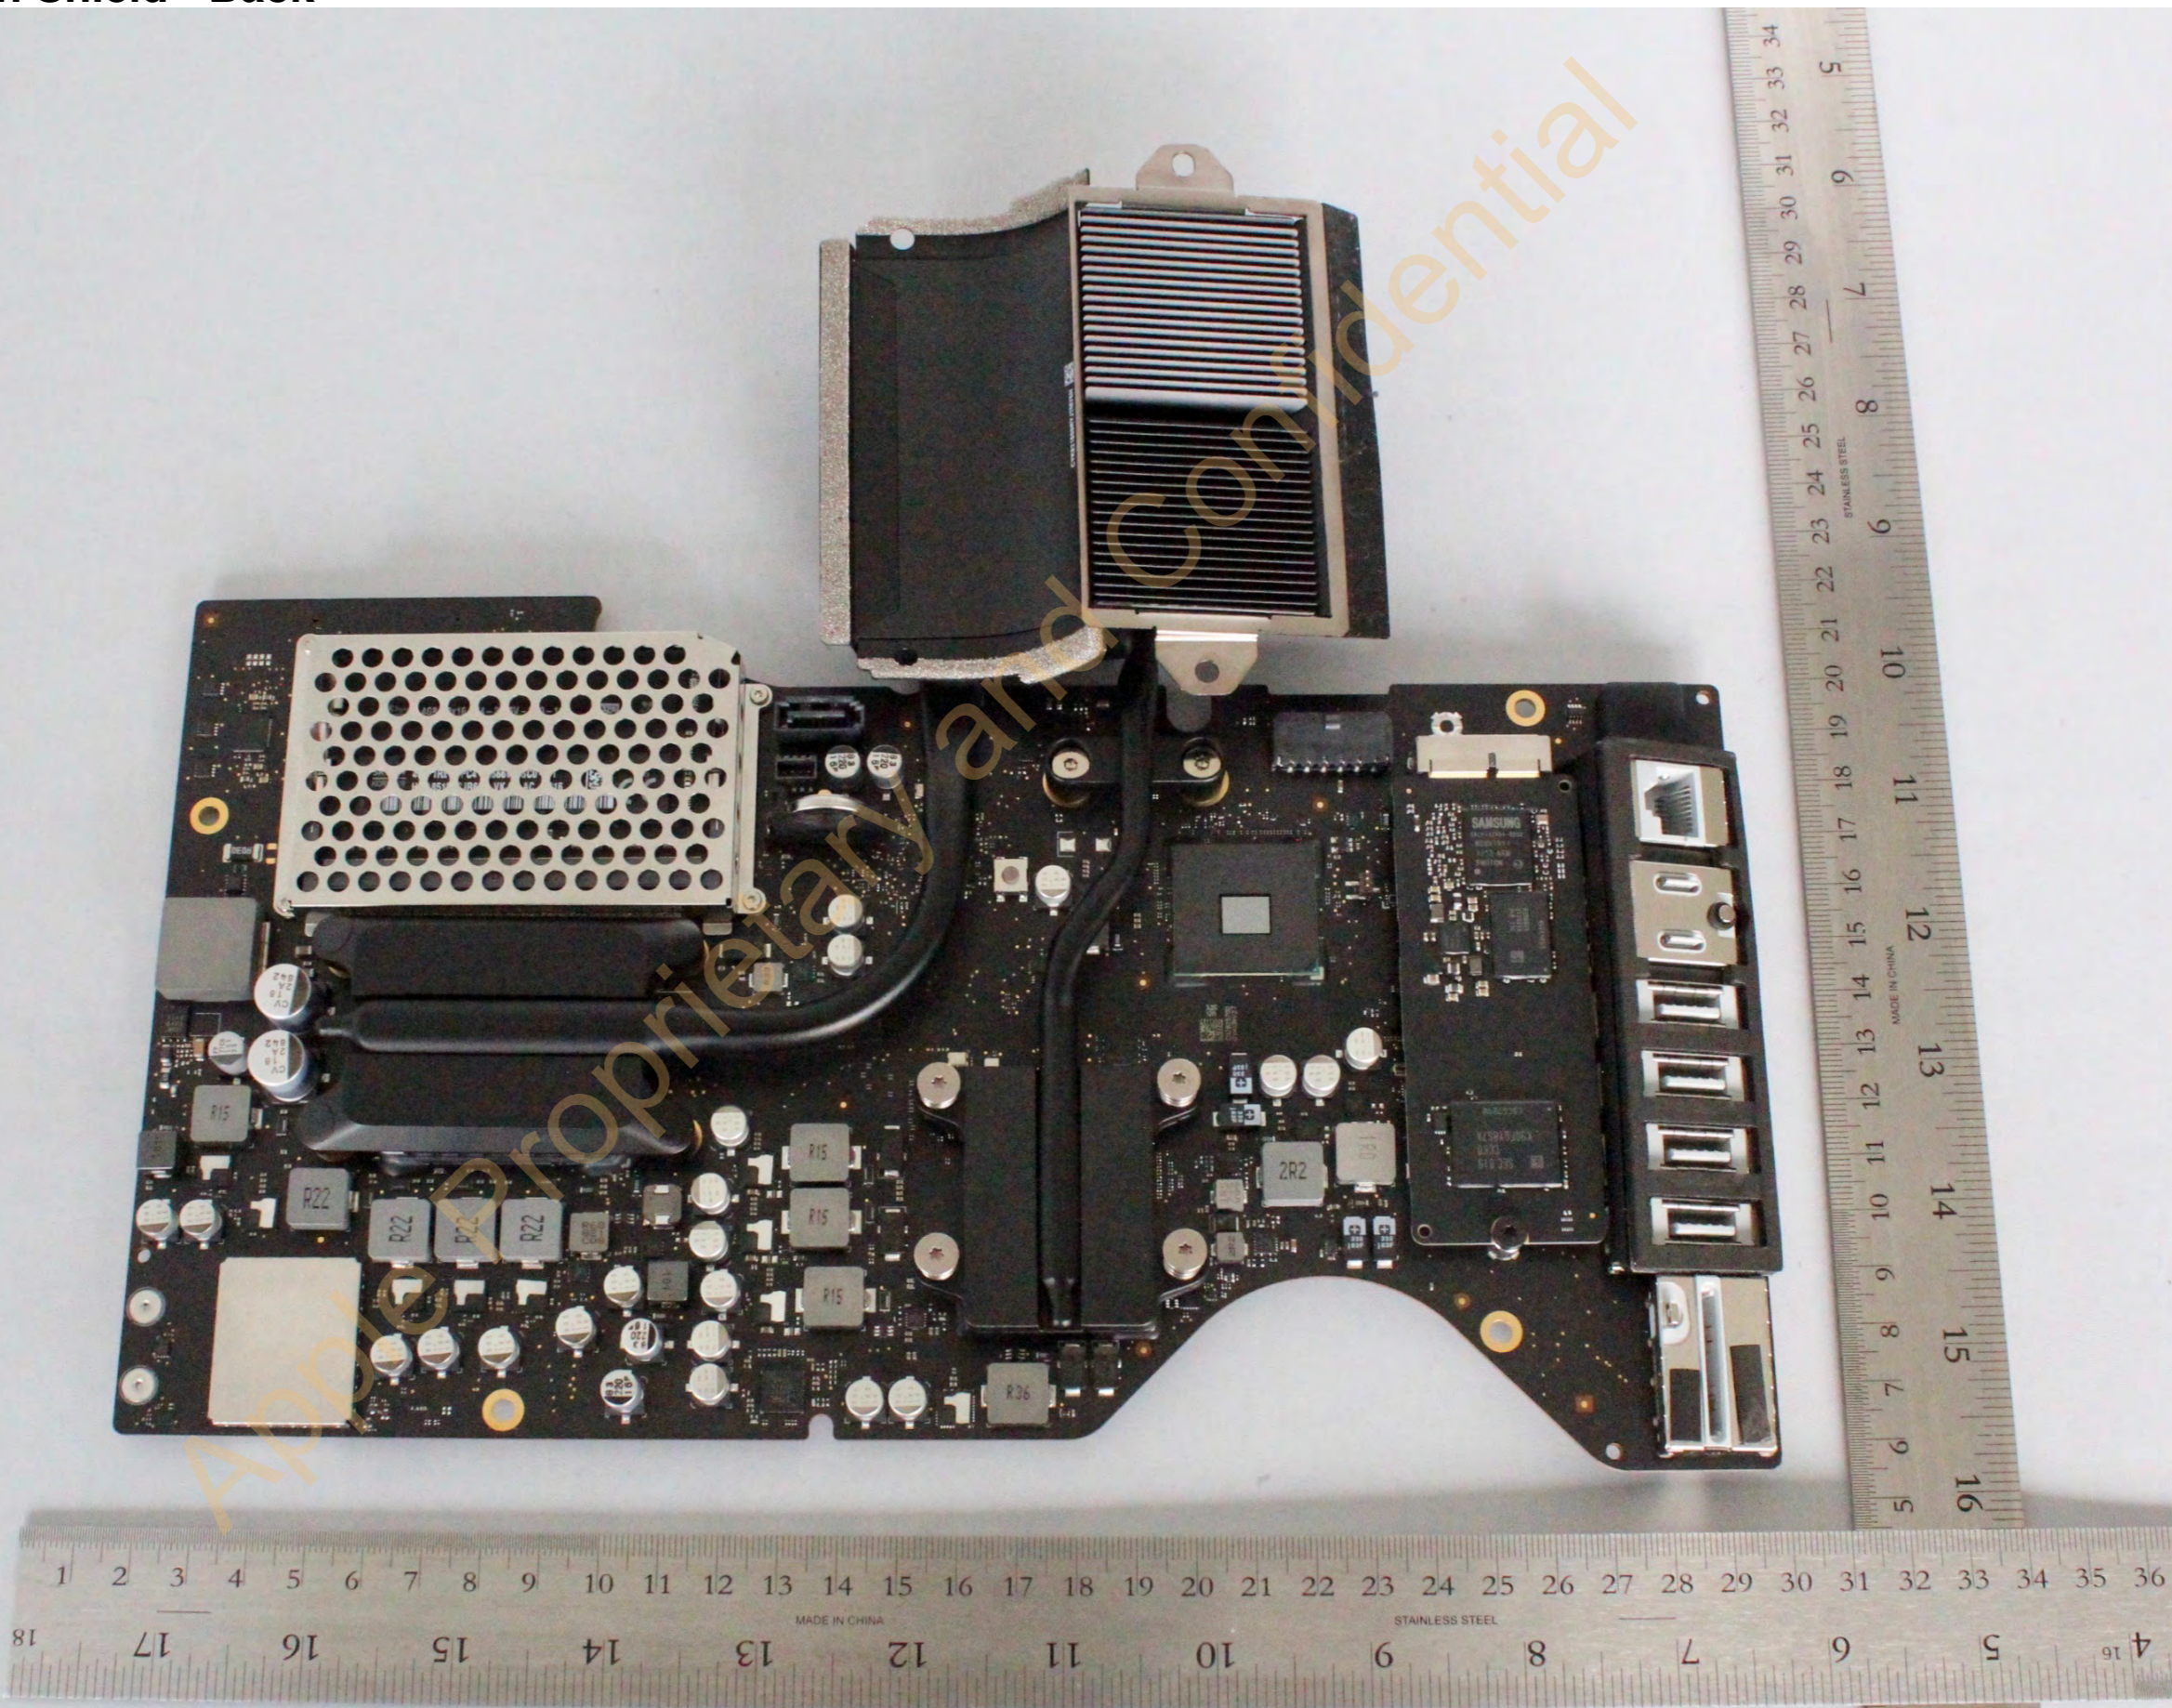

A2116 -
LCD display open

A2116 - Logic Board and Peripherals

Apple Proprietary and Confidential

A2116

Logic Board with Shield - Front

A2116

Logic Board with Shield - Back

A2116

Logic Board without Shield - Front

A2116

Logic Board without Shield - Back

WiFi/BT Radio Module