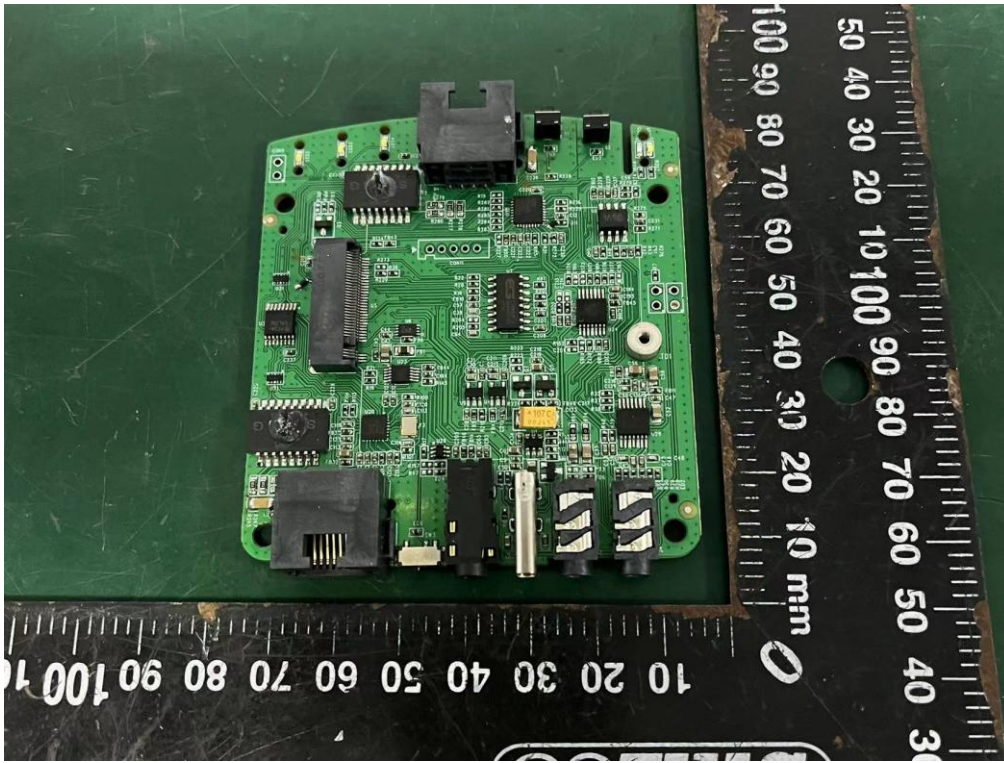

Internal photos  
M/N: Stream S300 Xi

Bluetooth/  
WIFI Antenna

Internal photos  
M/N: Stream S300 Xi

Internal photos  
M/N: Stream S300 Xi

Internal photos  
M/N: Stream S300 Xi