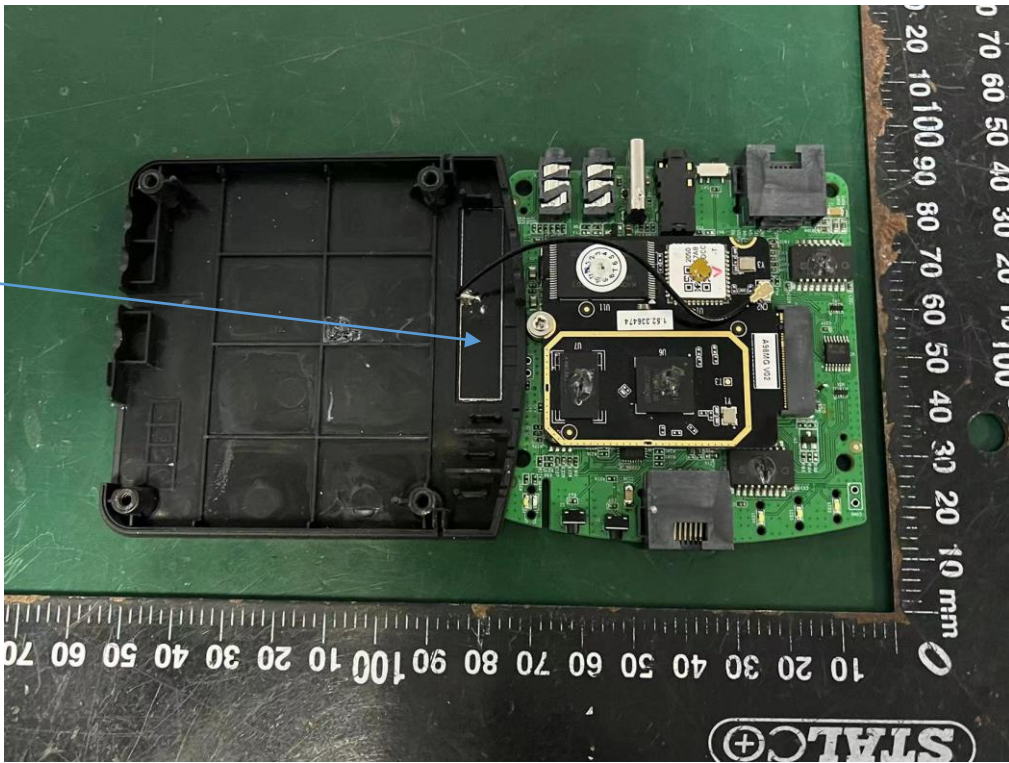

Internal photos  
M/N: Stream S300 Xi

Bluetooth/  
WIFI Antenna

Internal photos  
M/N: Stream S300 Xi

Internal photos  
M/N: Stream S300 Xi

Internal photos  
M/N: Stream S300 Xi