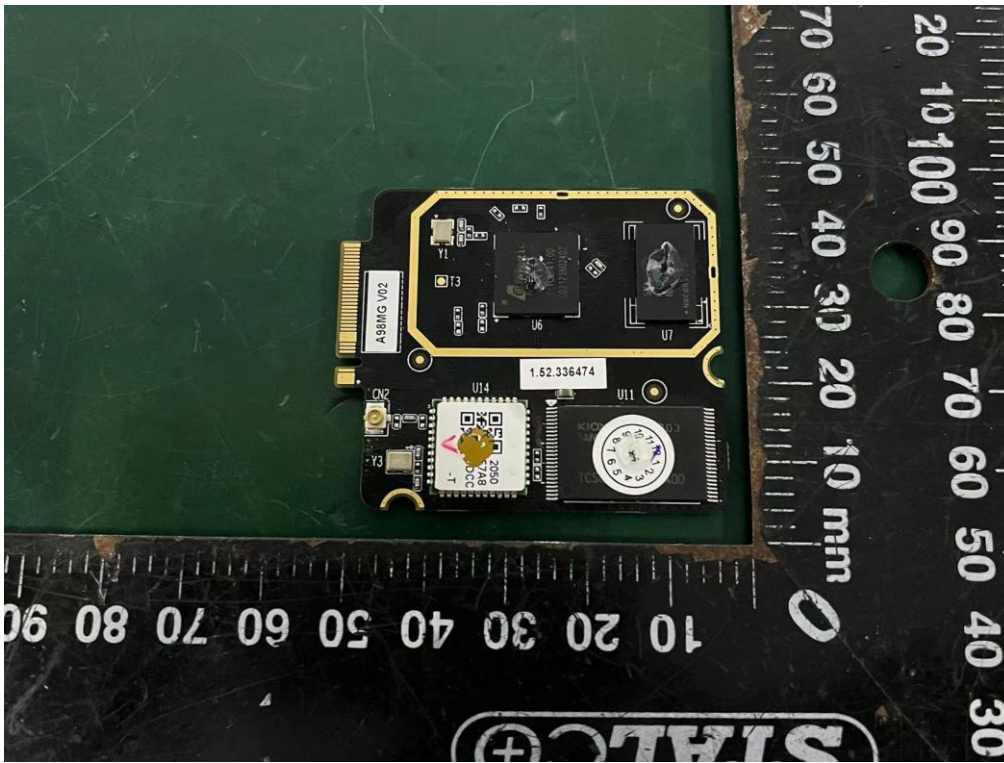

Internal photos  
M/N: Stream S300 Xi

Bluetooth/  
WIFI Antenna

Internal photos  
M/N: Stream S300 Xi

Internal photos  
M/N: Stream S300 Xi

Internal photos  
M/N: Stream S300 Xi