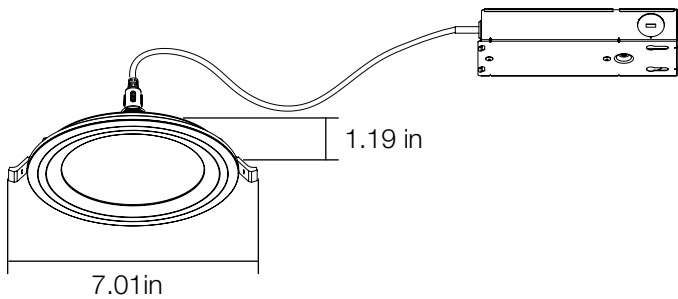

PRODUCT SPECIFICATIONS

6in Canless Slim Remodel Downlight with Night Light - 5 CCT

53828101
SKU# 1005596104

ADVANTAGES

- 50,000 Hours of Continuous Use
- 5 Year Warranty
- Wet Rated for Exterior Applications & Showers
- Dimming to 10% Without Buzzing or Flickering
- IC Rated for Direct Contact with Insulation
- 90 CRI Provides High Color Quality
- Adjust Night Light with Your Wall Switch Night Light Trim (Amber 2000K)
- Adjust Color of Light with Integrated Switch to Warm White, Soft White, Cool White, Bright White or Daylight (2700K/3000K/3500K/4000K/5000K)

PACKAGING

Weight (±0.5 lb)	1.52 lbs
Size (L x W x H) (±0.1 in)	7.01in x 7.01in x 1.19in
Box Dimensions	7.92in x 2.64in x 7.92in
Gross Weight	2.05 lbs
UPC	849489072067

INCLUDED IN BOX

- LED Downlight with Color Changing Technology and Night Light Trim(1)