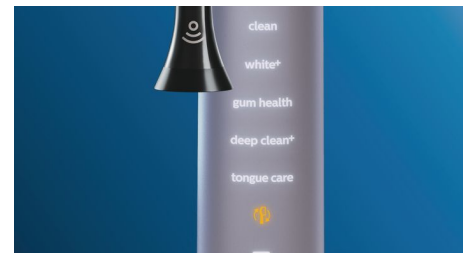

BrushSync mode pairing

Wondering which mode and intensity you should use? Wonder no longer. A microchip in your brush head tells your DiamondClean Smart which one you're using. So if you click on a gum-care brush head, for example, your toothbrush knows to select the optimal mode and intensity to provide a gentle yet effective care for your gums. All you need to do is to press the power button.