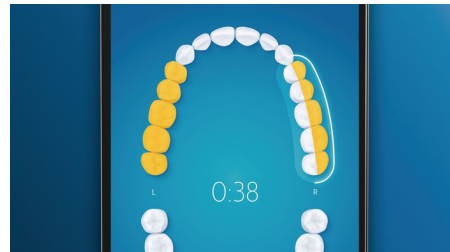

TouchUp feature

If you happen to miss a spot while brushing your teeth, your app's TouchUp feature will show you. You can then go back for a second pass, and be confident you are getting a complete clean, every time.