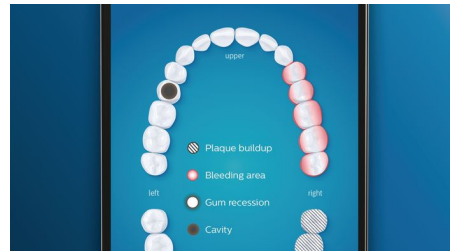

## Whiter teeth, fast

Click on the W3 Premium White brush head to remove surface stains and reveal your whitest smile. With its densely packed central stain removal bristles, it's clinically proven to remove up to 100% more stains in just three days.\*\*

## Never miss a spot

The Philips Sonicare app lets you know when you've achieved a thorough clean, and coaches you to be a better, more mindful brusher.

## TouchUp feature

If you happen to miss a spot while brushing your teeth, your app's TouchUp feature will show you. You can then go back for a second pass, and be confident you are getting a complete clean, every time.

## Focus areas and goal-setting

Any trouble areas your dentist has pointed out? We'll highlight them on your in-app 3D mouth map, and remind you to pay extra attention to these areas.