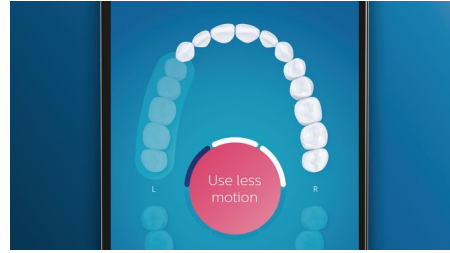

Never miss a spot

The Philips Sonicare app lets you know when you've achieved a thorough clean, and coaches you to be a better, more mindful brusher.