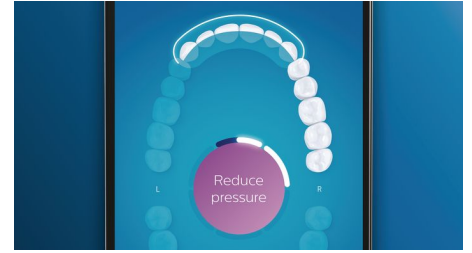

## TouchUp feature

If you happen to miss a spot while brushing your teeth, your app's TouchUp feature will show you. You can then go back for a second pass, and be confident you are getting a complete clean, every time.

## Focus areas and goal-setting

Any trouble areas your dentist has pointed out? We'll highlight them on your in-app 3D mouth map, and remind you to pay extra attention to these areas.

## Too much pressure?

You might not notice when you brush too hard, but your DiamondClean Smart will. If you use too much pressure, the light ring on the end of your handle will flash. This is a gentle reminder to ease off the pressure, and let your brush head do the work. 7 out of 10 people found this feature helped them become a better brusher.