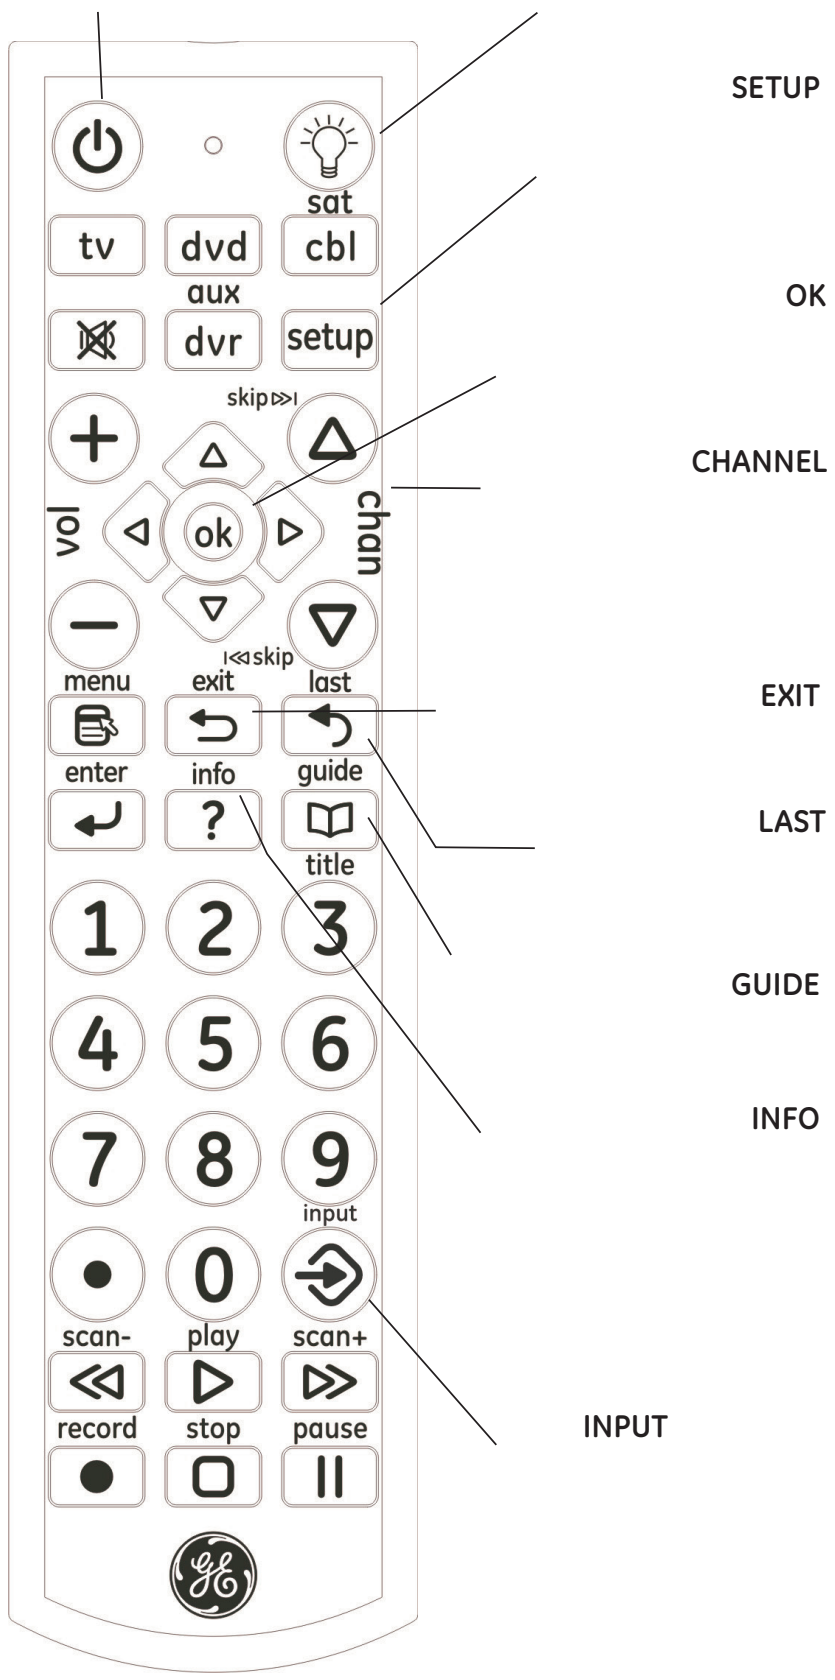

Functions

ON•OFF

Illumination