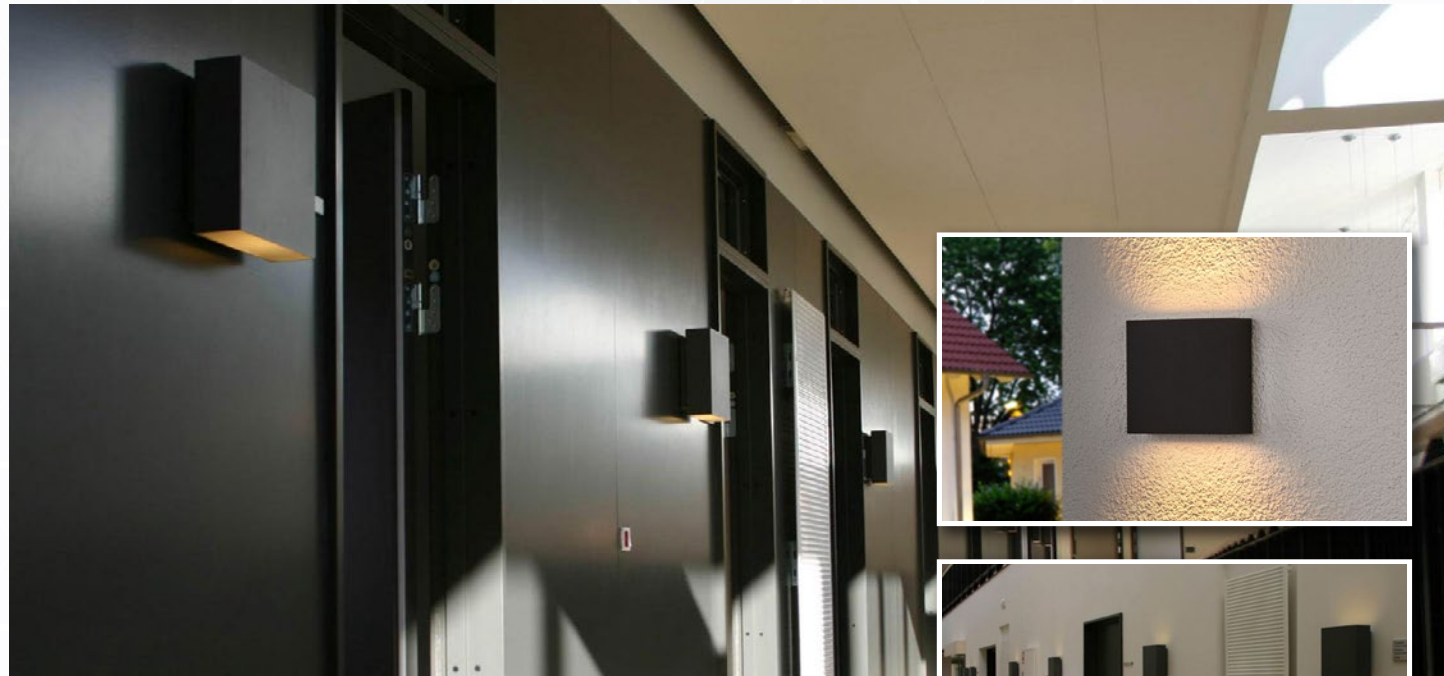

WALL SCONCES

SSC-DL-5CCT-BK | SSC-UD-5CCT-BK
LOW PROFILE LED UP AND DOWN WALL SCONCE
WHICH CAN BE USED INTERIOR OR EXTERIOR

DESCRIPTION:

- Aluminum body with glass diffuser
- Elegant design
- TRIAC dimming
- Up/Down lighting direction