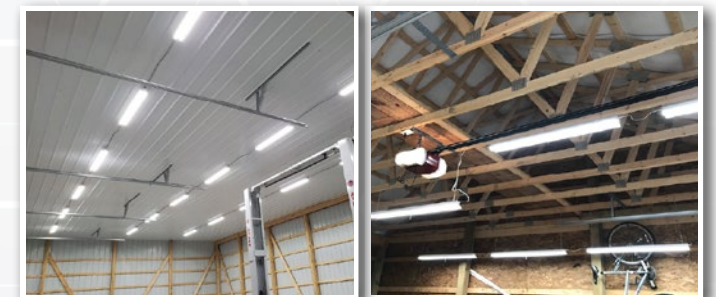

Wattage	30W,40W,50W
Lumens | Beam Angle	110lm/W | 110°
Lifetime | CRI	50000 Hours | >80
Dimmable | Voltage	Yes | 120-347V AC
Colour Temp.	3000K / 4000K / 5000K
Warranty	5 Years
Grade of Protection	IP20
Power Factor	>0.9
Application	School / Hospital / Supermarket / Office / Warehouse
Operating Temp.	-20°C ~ +40°C