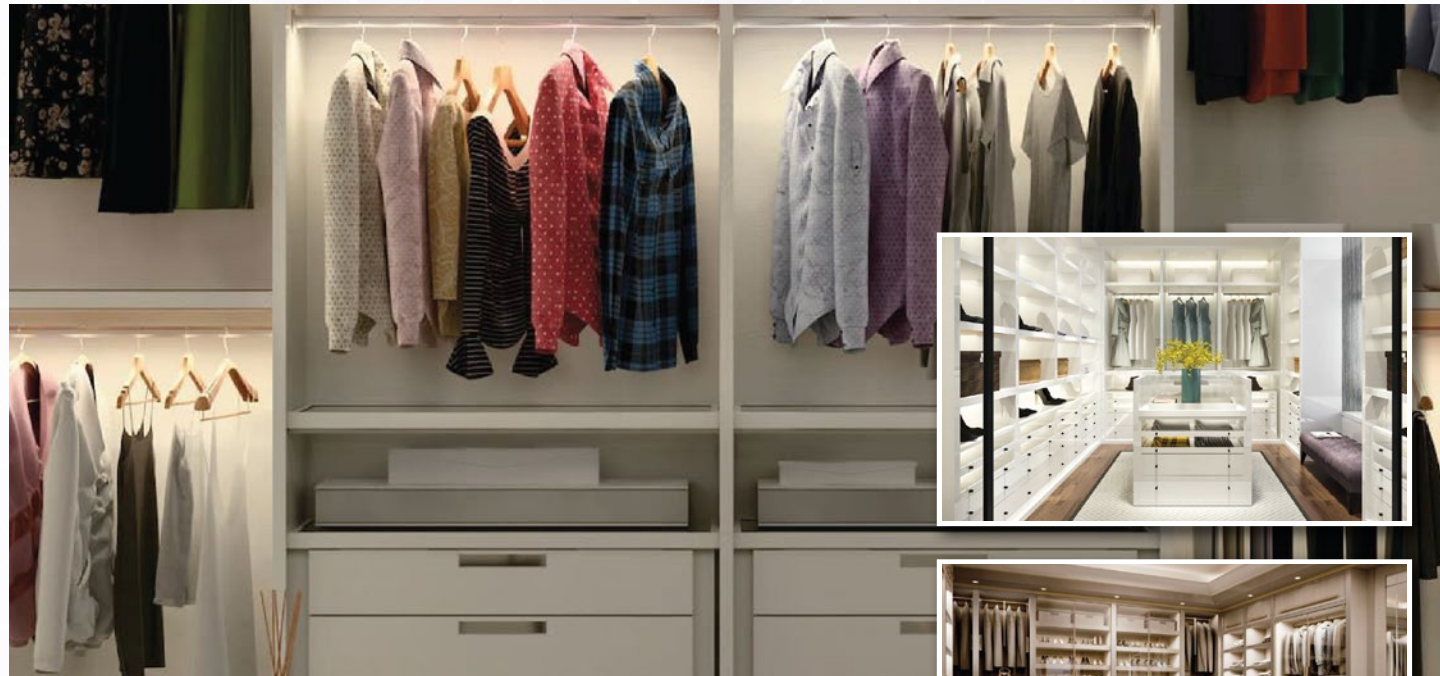

CLOSET LIGHTS

1051 | 1051-S

CEILING OR WALL MOUNTABLE LED CLOSET LIGHT WITH OPAL DIFFUSER AND PIR SENSOR

DESCRIPTION:

- Energy efficient
- Fits 3-1/4" and 4" ceiling boxes
- Easy installation
- Can be used for outdoor covered areas