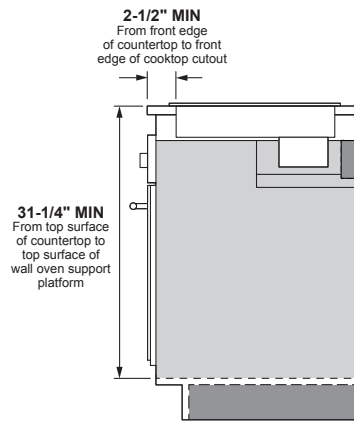

INSTALLATION ABOVE A WALL OVEN

KW RATING	
240V	7.7
208V	6.9
AMPERAGE	
240V	40 Amps*
208V	40 Amps*

*NOTE: Check local codes for required breaker size.

For answers to your Monogram, GE Café™, GE Profile™ or GE Appliances product questions, visit our website at geappliances.com or call GE Answer Center® Service, 800.626.2000.