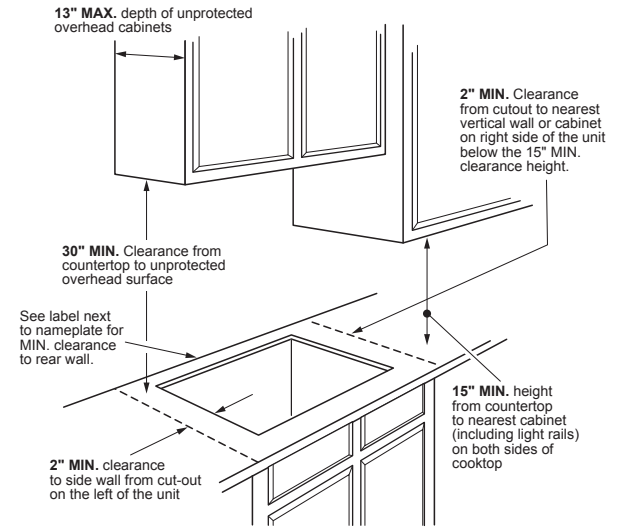

PHP9030ST

GE Profile™ 30" Built-In Touch-Control Induction Cooktop

DIMENSIONS AND INSTALLATION INFORMATION (IN INCHES)

IMPORTANT: Requires a 3" free area between the bottom of the cooktop to any combustible material, i.e., shelving. Free area not required when installing wall oven underneath cooktop. Refer to installation instructions. Requires a 15" minimum from cooktop to adjacent overhead cabinets. Units are furnished with a 48" flexible armored cable.

NOTE: 30" induction cooktops are approved for use over select GE 27" and GE 30" Single Wall Ovens and Warming Drawers. Refer to cooktop and wall oven/warming drawer installation instructions packed with product for current dimensional data. If installed with a GE Telescopic Downdraft System, consult both the cooktop and downdraft installation instructions packed with product before installing. Cooktop gas/electric supply may need to be re-routed to install downdraft. The countertop cutout requires 23-1/2" minimum flat countertop surface and 25" minimum total countertop depth. In addition, other clearances to front edge of the countertop must be considered. Before installing, consult installation instructions packed with product for current dimensional data.

CUTOUT FILLER TRIM KIT: A filler trim kit is available for use if your countertop cutout is larger than the dimension shown, up to 29-13/16" x 20-7/16". Order JXTR32B for black or JXTR32W for white, to reduce the cutout opening for installation of this cooktop. These kits may be ordered from your GE Appliances Dealer.

APPROXIMATE COOKING DIMENSIONS

To insure accuracy, it is best to make a template when cutting the opening in the counter

INSTALLATION ABOVE A WALL OVEN

KW RATING	
240V	7.7
208V	6.9
AMPERAGE	
240V	40 Amps*
208V	40 Amps*