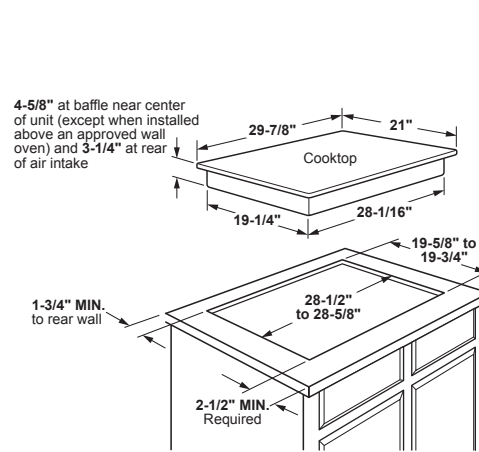

### DIMENSIONS AND INSTALLATION INFORMATION (IN INCHES)

**IMPORTANT:** Requires a 3" free area between the bottom of the cooktop to any combustible material, i.e., shelving. Free area not required when installing wall oven underneath cooktop. Refer to installation instructions. Requires a 15" minimum from cooktop to adjacent overhead cabinets. Units are furnished with a 48" flexible armored cable.

### APPROXIMATE COOKING DIMENSIONS

To insure accuracy, it is best to make a template when cutting the opening in the counter