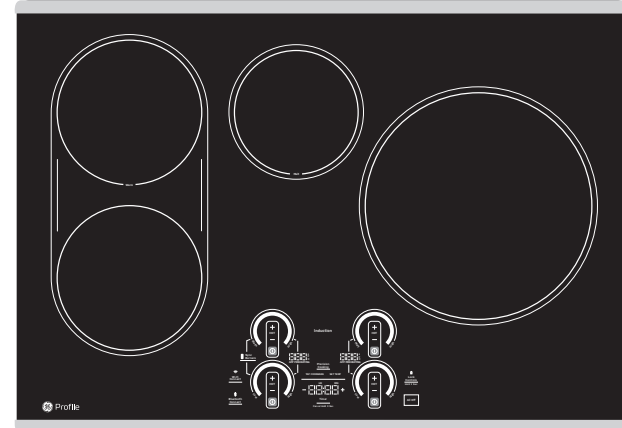

Synchronized Elements

Chef Connect

Smart Cookware Rebate for 11" Smart Pan

Timer

Built-in WiFi

Control Lock

Fit Guarantee

Model PHP9030STSS - Stainless Steel

### SMART COOKWARE REBATE

Smart pans pair with this smart cooktop to ensure you get the perfect cooking results. Earn a rebate for a free 11" Hestan Cue Smart Pan.